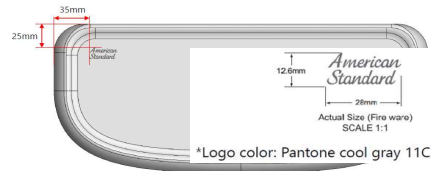

SPECIFICATION SHEET

Product Type	OP Toilet
Basic Dimension	720*705*372 rim height 400mm
Certification	Follow Norm checklist
Quality Requirement	American standard
Flushing Action	Top Button
Special Flush (Platform)	PF3
Flush Volume	Singapore: 3/4L Other market: 3/4.5L
Coating on Ceramic	ComfortClean
Rimless	Yes
Additional Glazing Area	Trap inside
Color	Asia white heat II
Brand Logo	American Standard
Installation	Fixing bolt
Seat&Cover	Loven S&C
E-bidet Matching	NA
Conceal Tank System	N/A
Tank Trim	Included
Roughing-In	S- trap(150/220/250/305mm)
Water Connection	G1/2 inlet valve connect
Water Pressure	0.14-0.55MPa
Package	Carton
Weight	46 kg
Material	VC
Similar Model	NA
MFG Location	HANOI
Mold Design	Bank casting
Reference Code	NA
Market	VN/PHL/Indochina/Singapore/India
Other Remark	

Product	SAP SKU	(BS)Material Desc2
Low M exposed OP	1011362080	Metrica OP exposed 3/4.5L for VN market, 305mm RI
	1011382080	Metrica OP exposed 3/4.5L for VN market, 305mm RI
	1011392080	Metrica OP exposed 3/4.5L for PHL, Indochina market, 305mm RI-ask for WL & stamp
	1011422080	Metrica OP exposed 3/4L for SG market, 150&250mm RI
	1011432080	Metrica OP exposed 3/4.5L for india market, 220mm RI