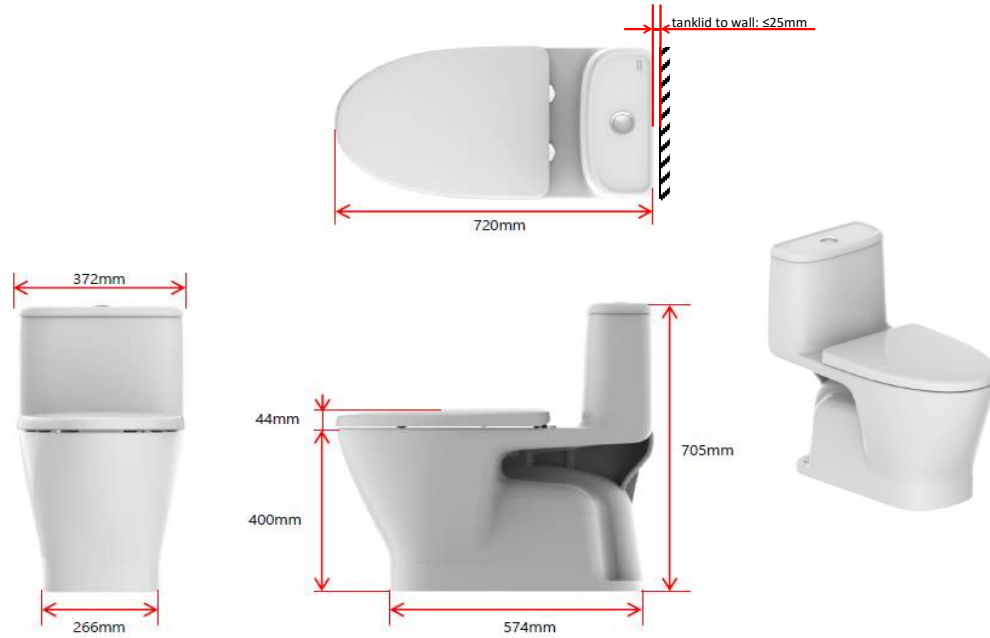

SPECIFICATION SHEET

Product Type	OP Toilet
Basic Dimension	720*705*372 rim height 400mm
Certification	Follow Norm checklist
Quality Requirement	American standard
Flushing Action	Top Button
Special Flush (Platform)	PF3
Flush Volume	Singapore: 3/4L Other market: 3/4.5L
Coating on Ceramic	ComfortClean
Rimless	Yes
Additional Glazing Area	Trap inside
Color	Asia white heat II
Brand Logo	American Standard
Installation	Fixing bolt
Seat&Cover	Loven S&C
E-bidet Matching	NA
Conceal Tank System	N/A
Tank Trim	Included
Roughing-In	S- trap(150/220/250/305mm)
Water Connection	G1/2 inlet valve connect
Water Pressure	0.14-0.55MPa
Package	Carton
Weight	46 kg
Material	VC
Similar Model	NA
MFG Location	HANOI
Mold Design	Bank casting
Reference Code	NA
Market	VN/PHL/Indochina/Singapore/India
Other Remark	

Product	SAP SKU	(BS)Material Desc2
Low M exposed OP	1011362080	Metrica OP exposed 3/4.5L for VN market, 305mm RI
	1011382080	Metrica OP exposed 3/4.5L for VN market, 305mm RI
	1011392080	Metrica OP exposed 3/4.5L for PHL, Indochina market, 305mm RI-ask for WL & stamp
	1011422080	Metrica OP exposed 3/4L for SG market, 150&250mm RI
	1011432080	Metrica OP exposed 3/4.5L for india market, 220mm RI