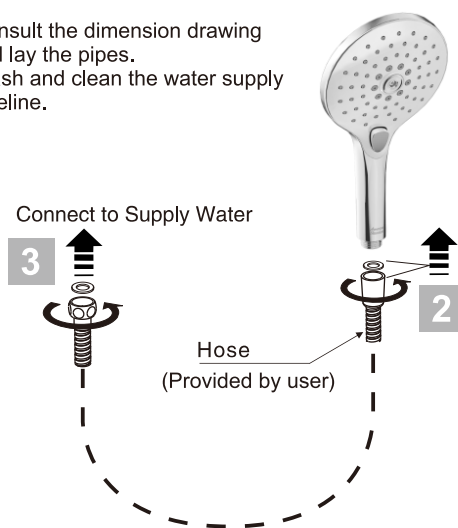

To ensure that your installation proceeds smoothly, please read this instructions carefully before you begin.

American Standard

FFAS9H11-000XXXBF0
FFAS9H11-000XXXBT0

3-spray Function Push Button HandShower

XXX = AL0 / A00 / DA0 / GL0 / 440 / 500

Installation & Operation Instruction

Dimension

Unit: mm

Installation

- 1 * Consult the dimension drawing and lay the pipes.
* Wash and clean the water supply pipeline.

Parts List

Handshower

Regulator

Notice

Conditions for use

- * Water pressure condition: 0.1MPa~0.75MPa (Recommended: 0.1MPa~0.5MPa)
- * Environment Temperature: 1°C~55°C
- * Not for use as a steam outlet.

Cleaning the surface of faucet