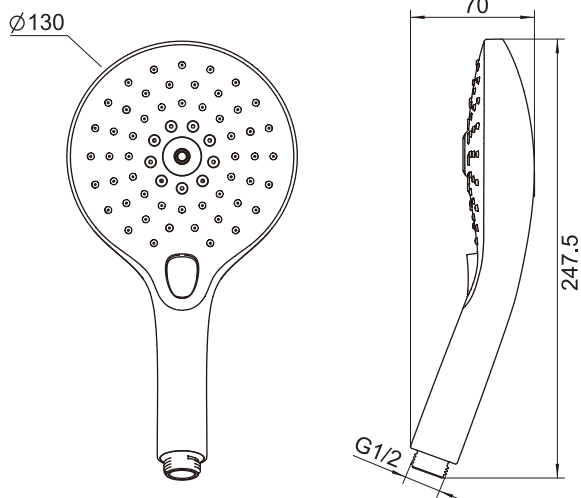

To ensure that your installation proceeds smoothly, please read this instructions carefully before you begin.

American Standard

FFAS9H11-000XXXBF0
FFAS9H11-000XXXBT0

3-spray Function Push Button HandShower

XXX = AL0 / A00 / DA0 / GL0 / 440 / 500

Installation & Operation Instruction

Dimension

Unit: mm

Installation

- 1 * Consult the dimension drawing and lay the pipes.
* Wash and clean the water supply pipeline.

Parts List

Handshower

Regulator

Notice

Conditions for use

- * Water pressure condition: 0.1MPa~0.75MPa (Recommended: 0.1MPa~0.5MPa)
- * Environment Temperature: 1°C~55°C
- * Not for use as a steam outlet.

Cleaning the surface of faucet