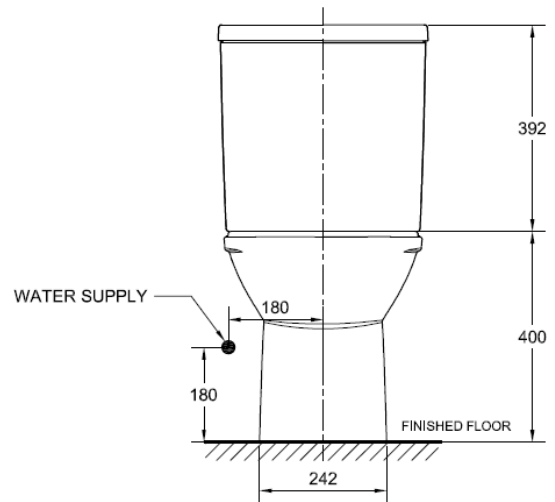

DIMENSIONAL DRAWING

This document is the property of American Standard. It can neither be reproduced, nor communicated, without authorization.

American Standard reserves the right to change dimensions and specifications without notice; we assume no liability for the use of obsolete dimensions.