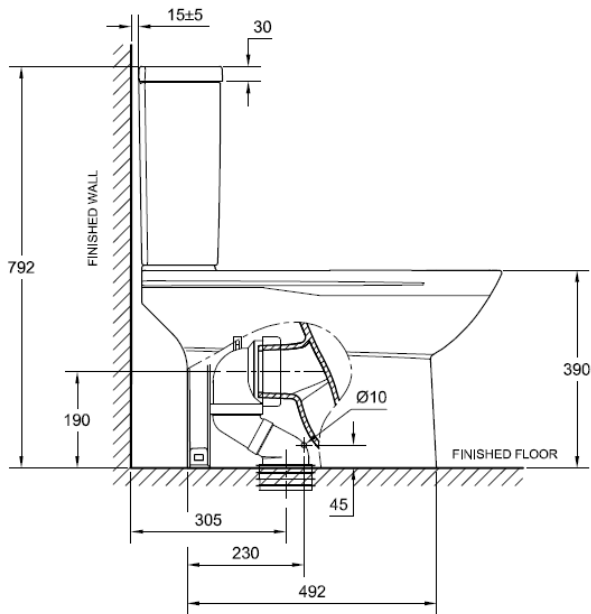

DIMENSIONAL DRAWING

This document is the property of American Standard. It can neither be reproduced, nor communicated, without authorization.

American Standard reserves the right to change dimensions and specifications without notice; we assume no liability for the use of obsolete dimensions.