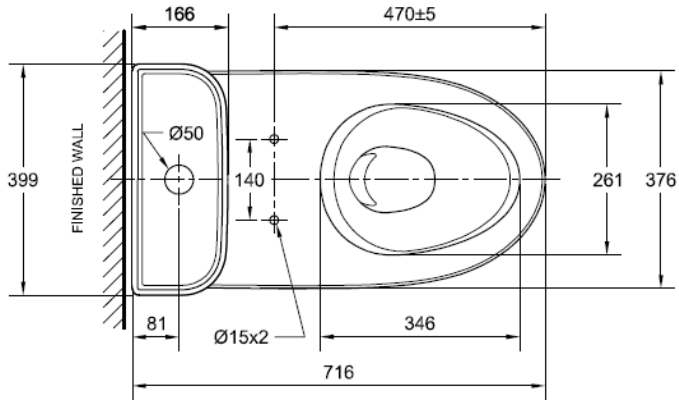

DIMENSIONAL DRAWING

This document is the property of American Standard. It can neither be reproduced, nor communicated, without authorization.

American Standard reserves the right to change dimensions and specifications without notice; we assume no liability for the use of obsolete dimensions.