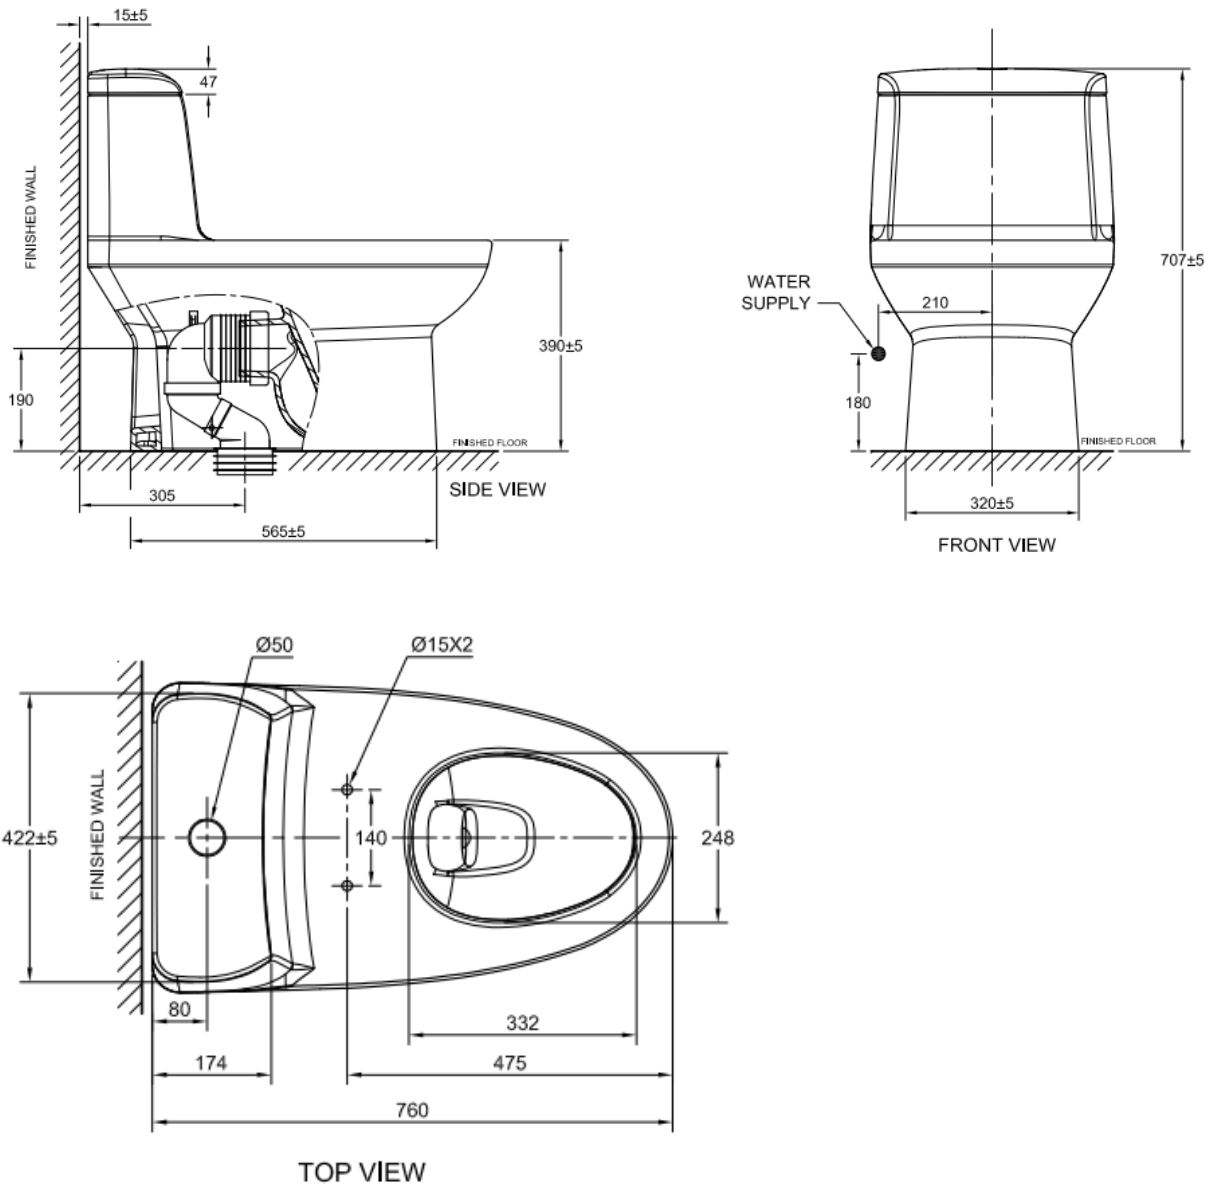

DIMENSIONAL DRAWING

This document is the property of American Standard. It can neither be reproduced, nor communicated, without authorization.

American Standard reserves the right to change dimensions and specifications without notice; we assume no liability for the use of obsolete dimensions.