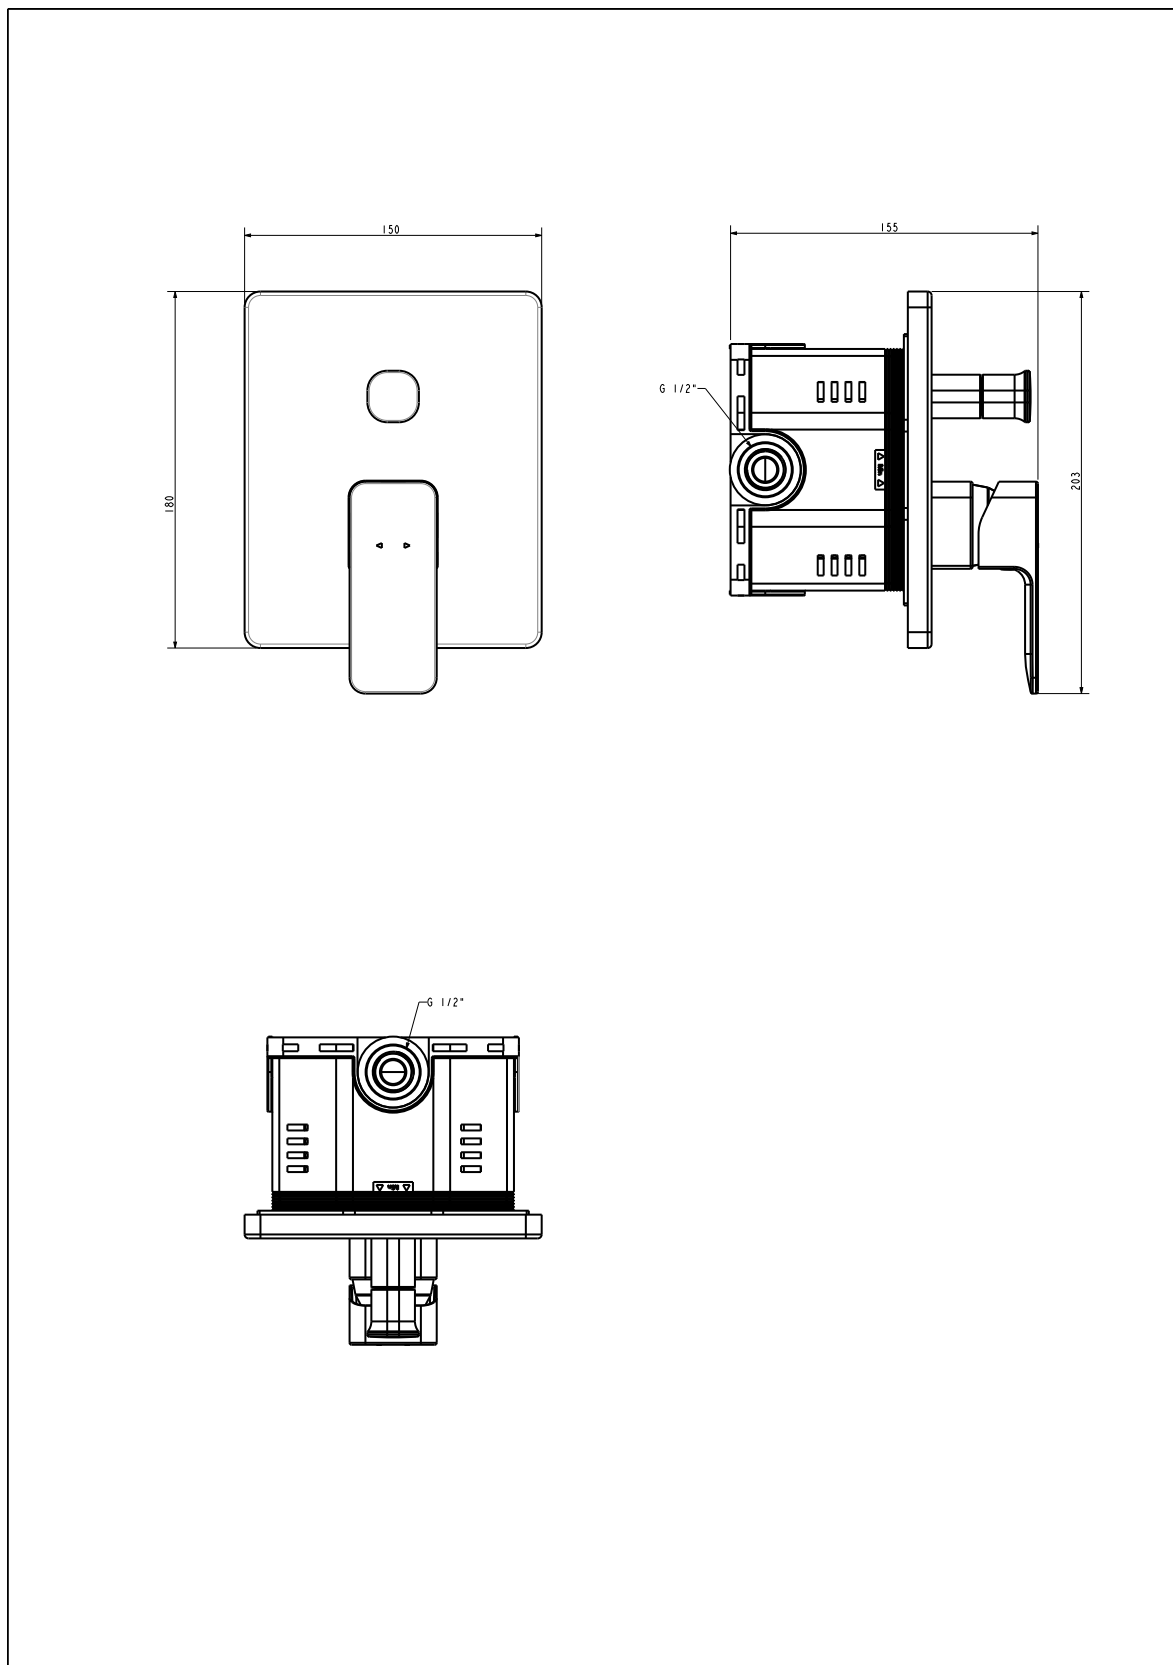

FFAS1321-6T9DA0BT0

Acacia_test

Acacia E Concealed B&S Mixer W/U-Box

STYLE SEGMENT

- Modern

KEY SPECIFICATIONS

- Product Description: Acacia E Concealed B&S Mixer W/U-Box
- Bathroom Faucet Type: Concealed Bath & Shower
- Colour: Warm Sunset
- Hand Shower Included: No
- Flow Rate: 13.3 spout outlet, 13.9 shower outlet

Acacia E Concealed B&S Mixer W/U-Box

FFAS1321-6T9DA0BT0

Acacia_test

Acacia E Concealed B&S Mixer W/U-Box

Product	Description	Acacia E Concealed B&S Mixer W/U-Box
	Weight (kg)	3.4
	Dimensions (mm)	203 x 150 x 155
	Finish	PVD
	Flow Rate	13.3 spout outlet, 13.9 shower outlet
	Mounting Location	Wall Mount
Material & Color	Material	Brass
	Color	Warm Sunset
Bathroom Faucet	Type	Concealed Bath & Shower
Faucet	Type	Mixer
Connection	Size (mm)	G1/2
	Size (inches)	G1/2
Handle	Material	Zinc Die Cast
	Type	Lever
	No. of Handles	1