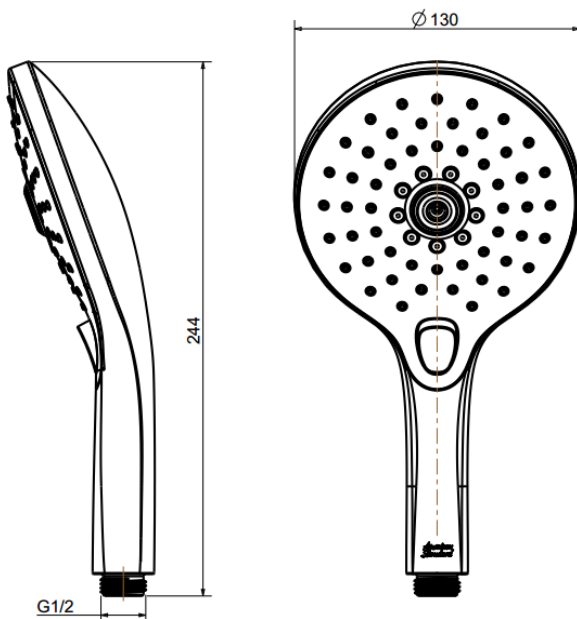

DIMENSIONAL DRAWING

FINISHES AVAILABILITY

PVD Polished Warm Sunset

AWARDS WON

- N/A

SHIPPING WEIGHT

- Product gross weight: 0.37 kg/set
- Product net weight: 0.28 kg/set

STANDARDS CRITERIA

- TIS2066-2552