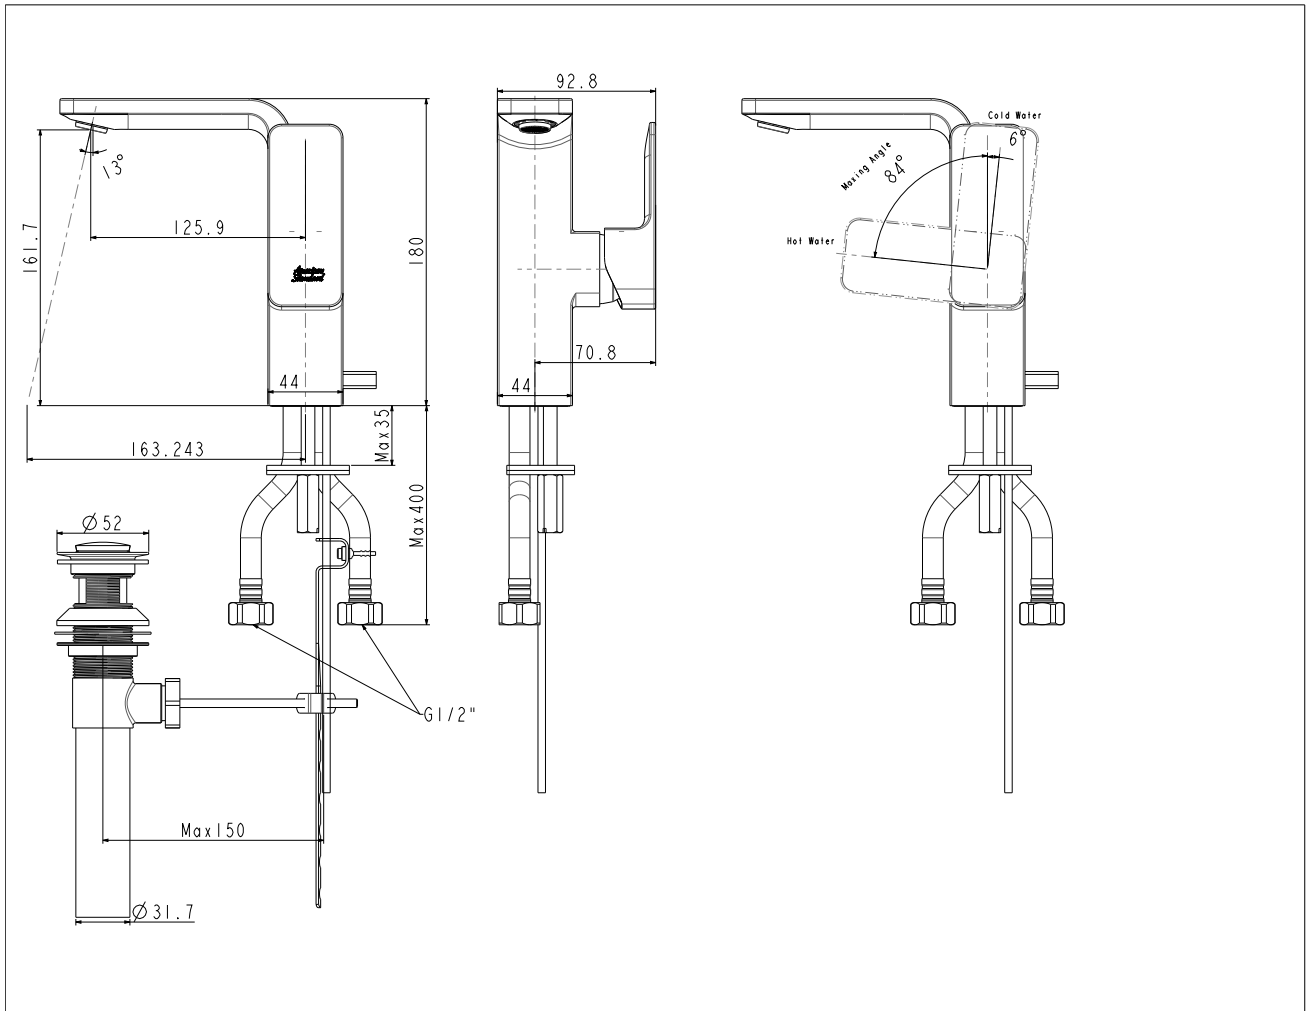

FFAS1305-101AL0BF0

Acacia Evolution

Acacia E Single Hole Side Lava Faucet

STYLE SEGMENT

- Modern

KEY SPECIFICATIONS

- Product Description: Single-Hole Basin Mixer Faucet
- Colour: Gun Metal
- Faucet Type: Mixer
- No. of Faucet Holes Required: 1
- Flow Rate: 5.9
- Is Drain Included: Yes
- Connection Size (inches): G1/2

Acacia E Single Hole Side Lava Faucet

FFAS1305-101AL0BF0

Acacia Evolution

Acacia E Single Hole Side Lava Faucet

Product	Description	Single-Hole Basin Mixer Faucet
	Weight (kg)	2.8
	Finish	PVD
	Flow Rate	5.9
	Mounting Location	Deck Mount
Material & Color	Material	Brass
	Color	Gun Metal
Faucet	Type	Mixer
	No. of Holes Required	1
Connection	Size (mm)	21
	Size (inches)	G1/2
Handle	Material	Zinc Die Cast
	Type	Lever
	No. of Handles	1
Components	Drain Included	Yes
	Included	Pop-up waste
	Excluded	N/A
Spout	Hose Thread in Spout	Yes
	Dimensions (mm)	Spout Reach 126 Spout Height 162
	Type	Ceramic
Valve	Type	Standard