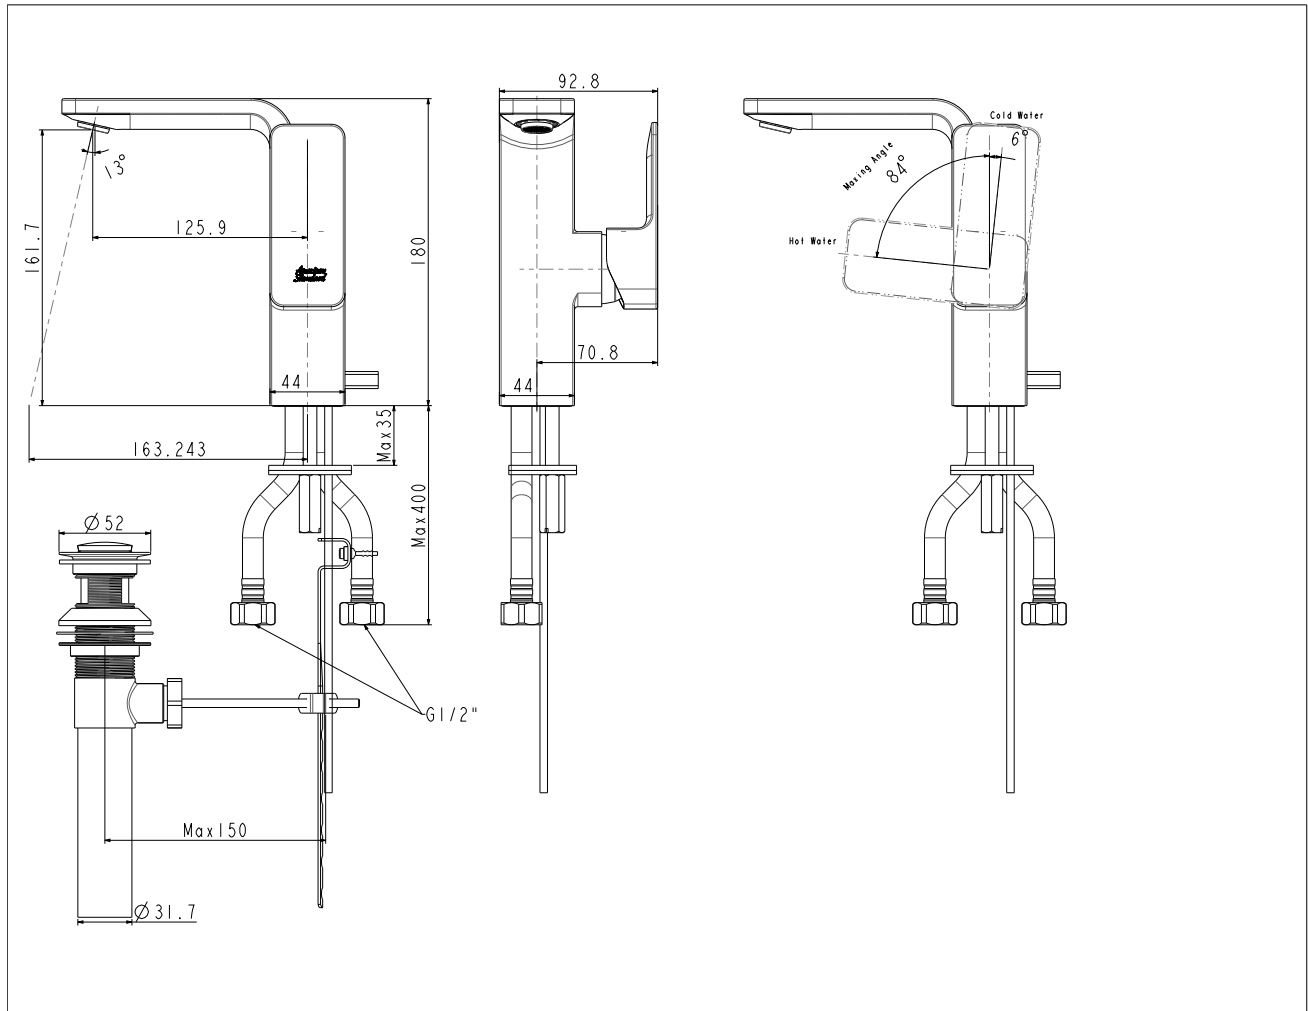

#### STANDARDS AND CERTIFICATIONS

- GB 18145-2014

FFAS1305-101GLOBFO

Acacia Evolution

Acacia E Single Hole Side Lava Faucet

FFAS1305-101GLOBFO

Acacia Evolution

Acacia E Single Hole Side Lava Faucet

<b>Product</b>	Description	Single-Hole Basin Mixer Faucet
	Weight (kg)	2.8
	Finish	PVD
	Flow Rate	5.9
	Mounting Location	Deck Mount
<b>Material &amp; Color</b>	Material	Brass
	Color	Champagne Gold
<b>Faucet</b>	Type	Mixer
	No. of Holes Required	1
<b>Connection</b>	Size (mm)	21
	Size (inches)	G1/2
<b>Handle</b>	Material	Zinc Die Cast
	Type	Lever
	No. of Handles	1
<b>Components</b>	Drain Included	Yes
	Included	Pop-up waste
	Excluded	N/A
<b>Spout</b>	Hose Thread in Spout	Yes
	Dimensions (mm)	Spout Reach 126 Spout Height 162
	Type	Ceramic
<b>Valve</b>	Type	Standard