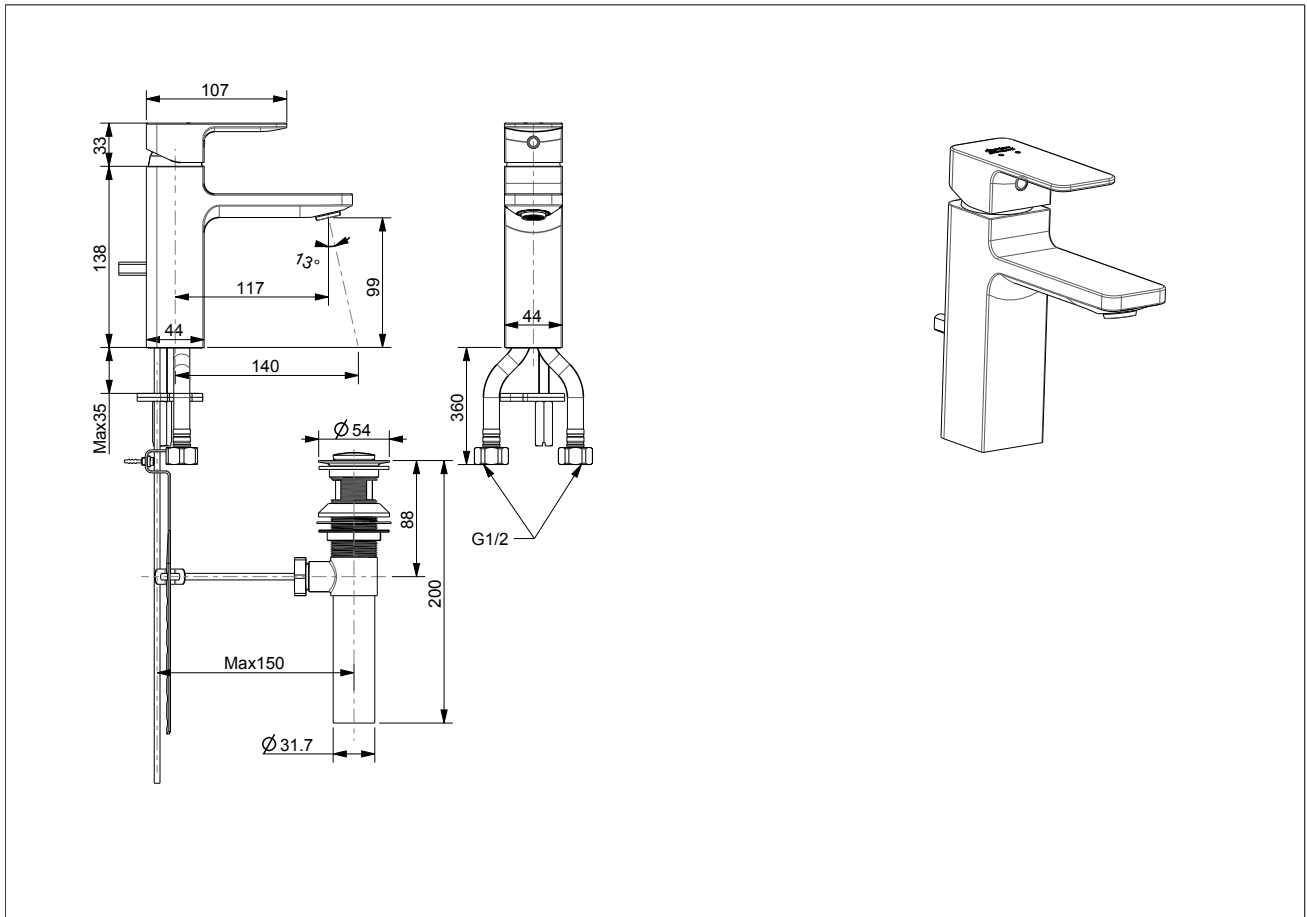

FFAS1301-101GLOBFO

Acacia Evolution

Acacia E SH SL basin mixer