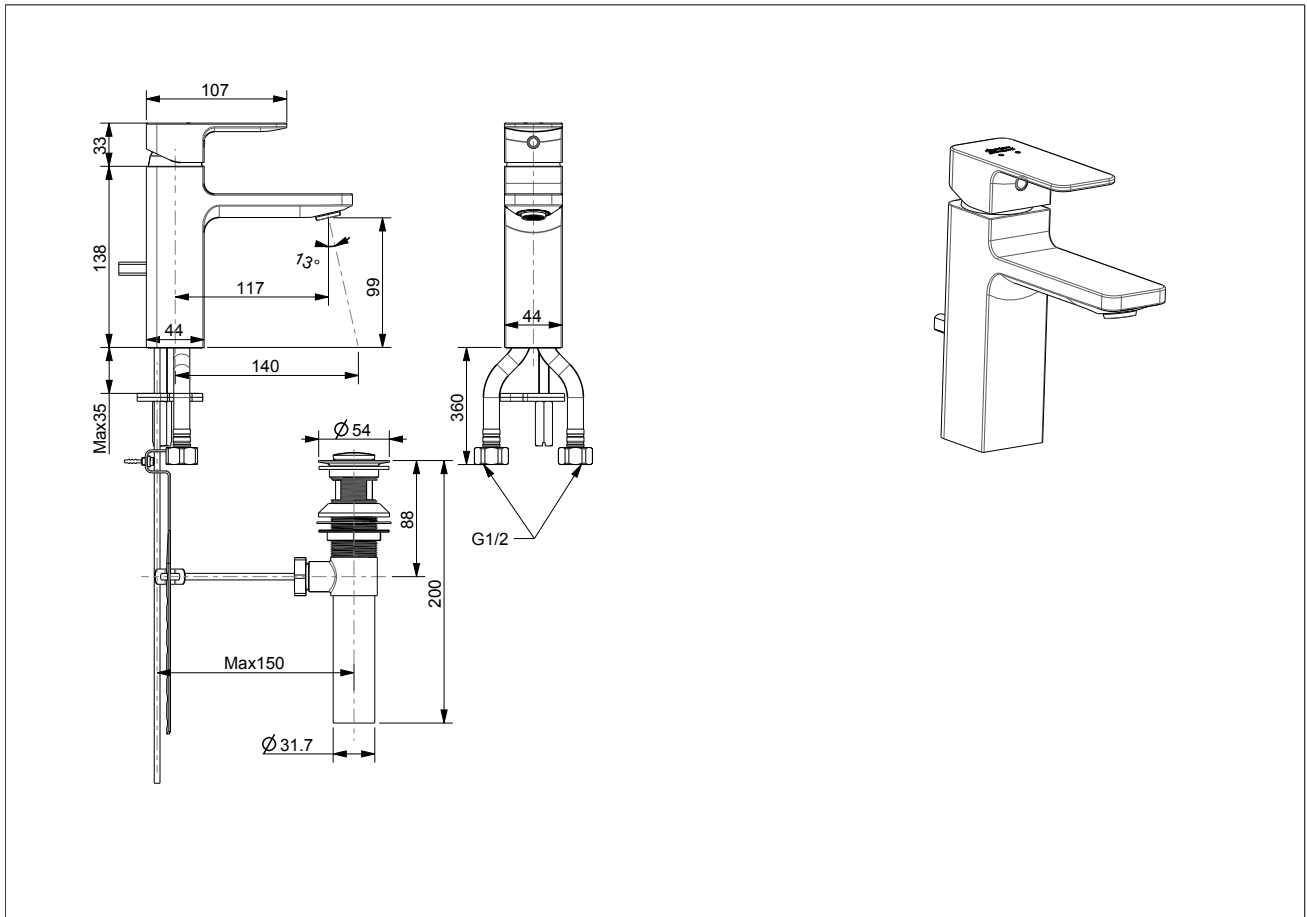

FFAS1301-101440BFO

Acacia Evolution

Acacia E SH SL basin mixer_Matt Black

STYLE SEGMENT

- Modern

KEY SPECIFICATIONS

- Product Description: Single-Hole Basin Mixer Faucet
- Colour: Black
- Faucet Type: Mixer
- No. of Faucet Holes Required: 1
- Flow Rate: 5.4
- Is Drain Included: Yes
- Connection Size (inches): G1/2

Acacia E SH SL basin mixer_Matt Black

FFAS1301-101440BFO

Acacia Evolution

Acacia E SH SL basin mixer_Matt Black

Product	Description	Single-Hole Basin Mixer Faucet
	Weight (kg)	2.4
	Finish	Powder Coating
	Flow Rate	5.4
	Mounting Location	Deck Mount
Material & Color	Material	Brass
	Color	Black
Faucet	Type	Mixer
	No. of Holes Required	1
Connection	Size (mm)	21
	Size (inches)	G1/2
Handle	Material	Zinc Die Cast
	Type	Lever
	No. of Handles	1
Components	Drain Included	Yes
	Included	Pop-up waste
	Excluded	N/A
Spout	Hose Thread in Spout	Yes
	Dimensions (mm)	Spout Reach 117 Spout Height 99
	Type	Ceramic
Valve	Type	Standard