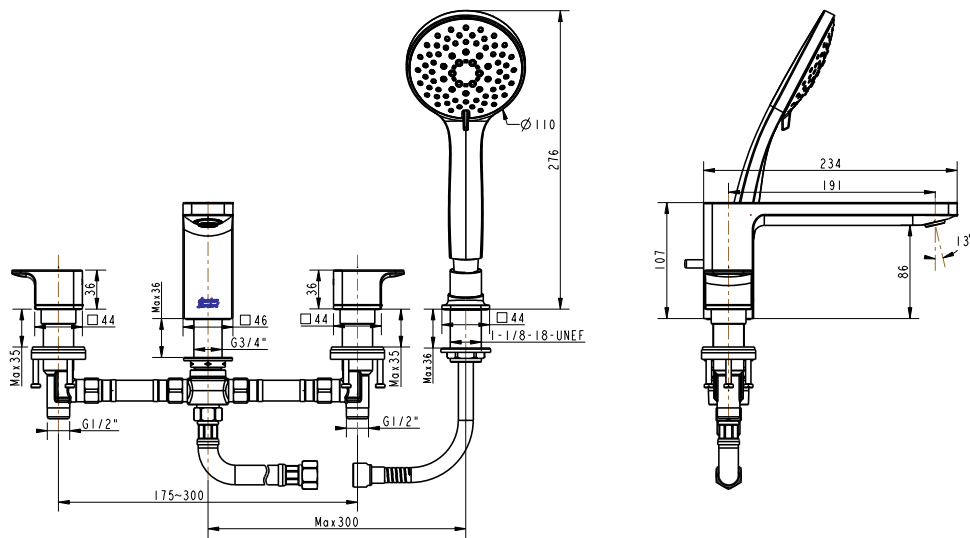

FFAS1300-601440BFO

Acacia Evolution

Acacia E deck-mounted B&S basin mixer

STYLE SEGMENT

- Modern

KEY SPECIFICATIONS

- Product Description: Acacia E Deck mounted B&S Faucet
- Bathroom Faucet Type: Bath & Shower
- Colour: Black
- Hand Shower Included: Yes
- Flow Rate: Hand Shower: 5.76L/min, Spout: 9.72L/min

- Complies with American Standard Quality Standards

OTHERS

- NIL

STANDARDS AND CERTIFICATIONS

- GB 18145-2014

FFAS1300-601440BF0

Acacia Evolution

Acacia E deck-mounted B&S basin mixer

FFAS1300-601440BF0

Acacia Evolution

Acacia E deck-mounted B&S basin mixer

Product	Description	Acacia E Deck mounted B&S Faucet
	Weight (kg)	4.8
	Dimensions (mm)	460 x 260 x 90
	Finish	Powder Coating
	Flow Rate	Hand Shower: 5.76L/min, Spout: 9.72L/min
	Mounting Location	Deck Mount
Material & Color	Material	Brass
	Color	Black
Bathroom Faucet	Type	Bath & Shower
Faucet	Type	Mixer
Connection	Size (mm)	N/A
	Size (inches)	G1/2
Handle	Material	Zinc Die Cast
	Type	Lever
	No. of Handles	2

FFAS1300-601440BF0

Acacia Evolution

Acacia E deck-mounted B&S basin mixer

Components	Hand Shower Included	Yes
	Included	Shower kits
	Excluded	N/A
Installation	Number of Holes Required	4
Valve	Type	Ceramic