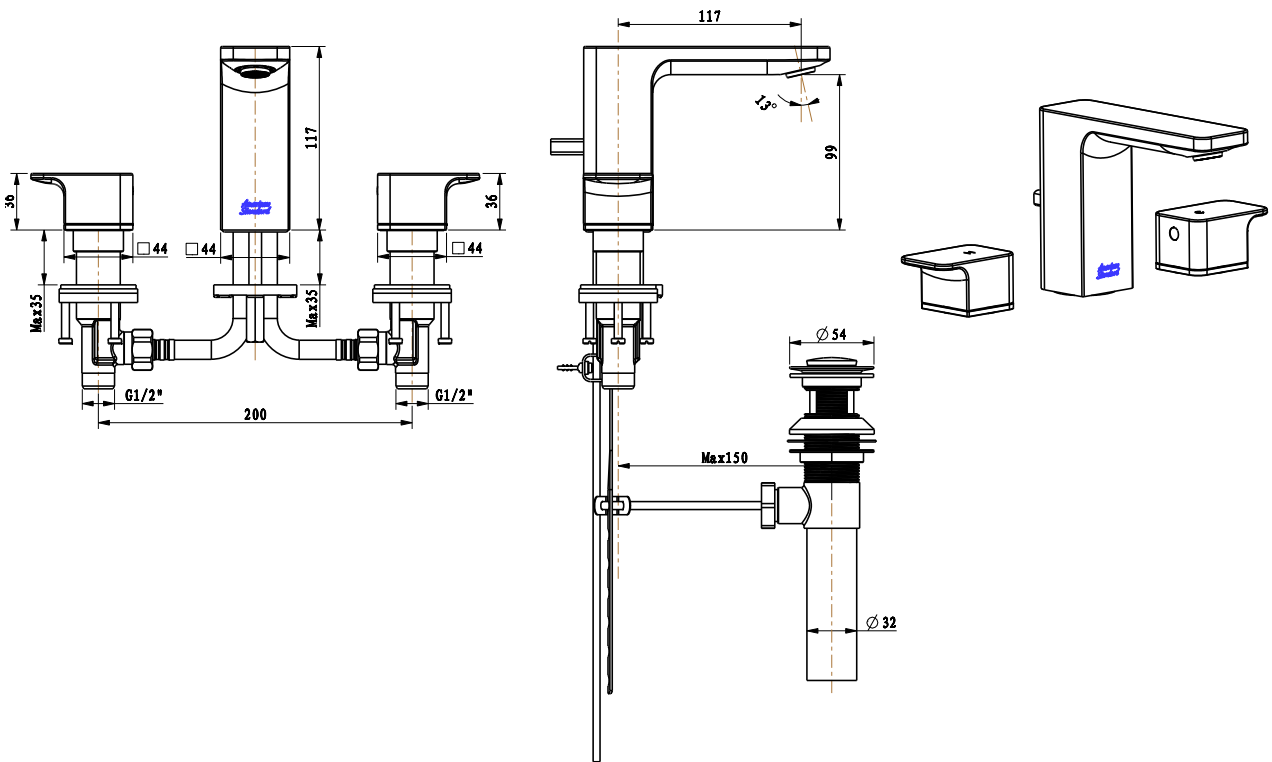

#### STANDARDS AND CERTIFICATIONS

- GB 18145-2014

FFAS1303-101GLOBF0

Acacia Evolution

Acacia E 8 inch basin mixer

FFAS1303-101GLOBFO

Acacia Evolution

Acacia E 8 inch basin mixer

<b>Product</b>	Description	3-Hole Basin Mixer Faucet
	Weight (kg)	3.8
	Finish	PVD
	Flow Rate	5.8
	Mounting Location	Deck Mount
<b>Material &amp; Color</b>	Material	Brass
	Color	Champagne Gold
<b>Faucet</b>	Type	Mixer
	No. of Holes Required	3
<b>Connection</b>	Size (mm)	21
	Size (inches)	G1/2
<b>Handle</b>	Material	Zinc Die Cast
	Type	Lever
	No. of Handles	2
<b>Components</b>	Drain Included	Yes
	Included	Pop-up waste
	Excluded	N/A
<b>Spout</b>	Hose Thread in Spout	Yes
	Dimensions (mm)	Spout Reach 117 Spout Height 99
	Type	Ceramic
<b>Valve</b>	Type	Standard