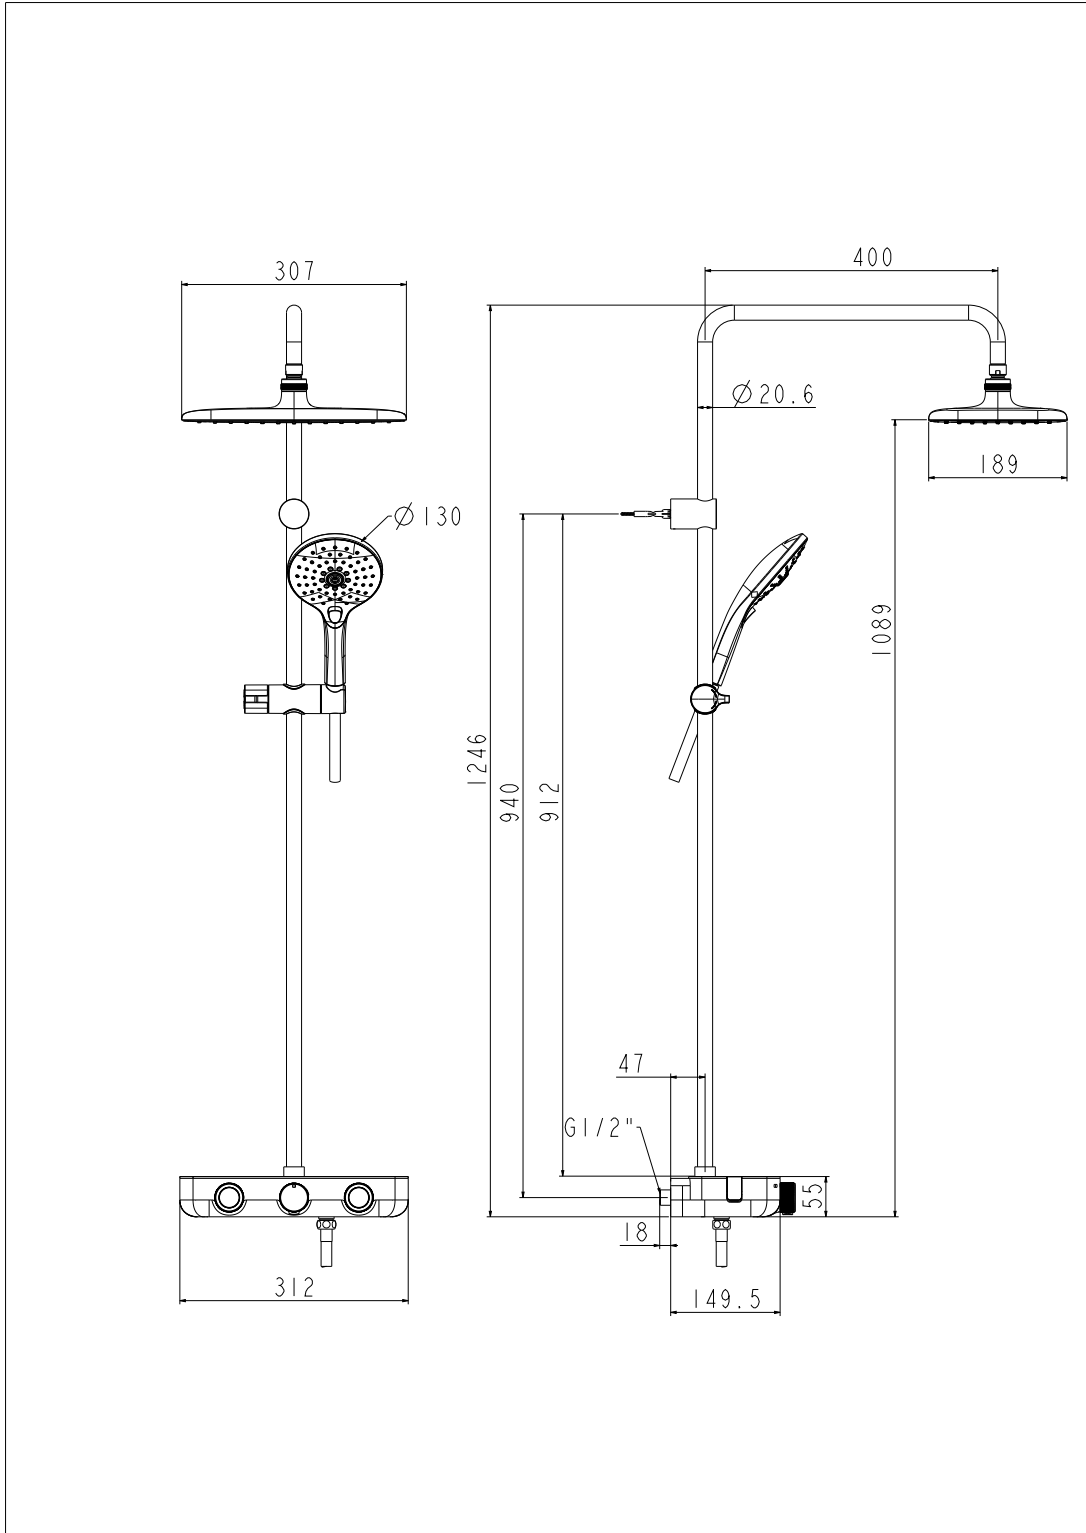

FFAS4955-701440BTO

Easyset

EasySET Exposed Shower Auto Temperature

STYLE SEGMENT

- Contemporary

KEY SPECIFICATIONS

- Product Description: EasySET Exposed Shower Auto Temperature
- Product Dimensions: 1246 x 542 x 312
- Exposed/Concealed Body: Exposed
- Finish: Powder Coating
- Flow Rate: Head shower: 6l/min @ 0.1Mpa
- Hand shower: 4.5l/min @ 0.1Mpa
- Water Pressure, Dynamic (MPa): 0.1-0.5
- Water Pressure, Static (MPa): 0.1-0.5
- Max Water Temperature (°C): 49
- Excluded Components: N/A

FFAS4955-701440BT0

Easysset

EasySET Exposed Shower Auto Temperature

Product	Description	EasySET Exposed Shower Auto Temperature
	Weight (kg)	6.6
	Dimensions (mm)	1246 x 542 x 312
	Finish	Powder Coating
	Flow Rate	Head shower: 6l/min @ 0.1Mpa Hand shower: 4.5l/min @ 0.1Mpa
	Material	Brass
Body	Exposed/Concealed	Exposed
Water Pressure	Dynamic (MPa)	0.1-0.5
	Static (MPa)	0.1-0.5
Max Water Temperature	Temperature (°C)	49
Components	Included	Head shower & hand shower
	Excluded	N/A