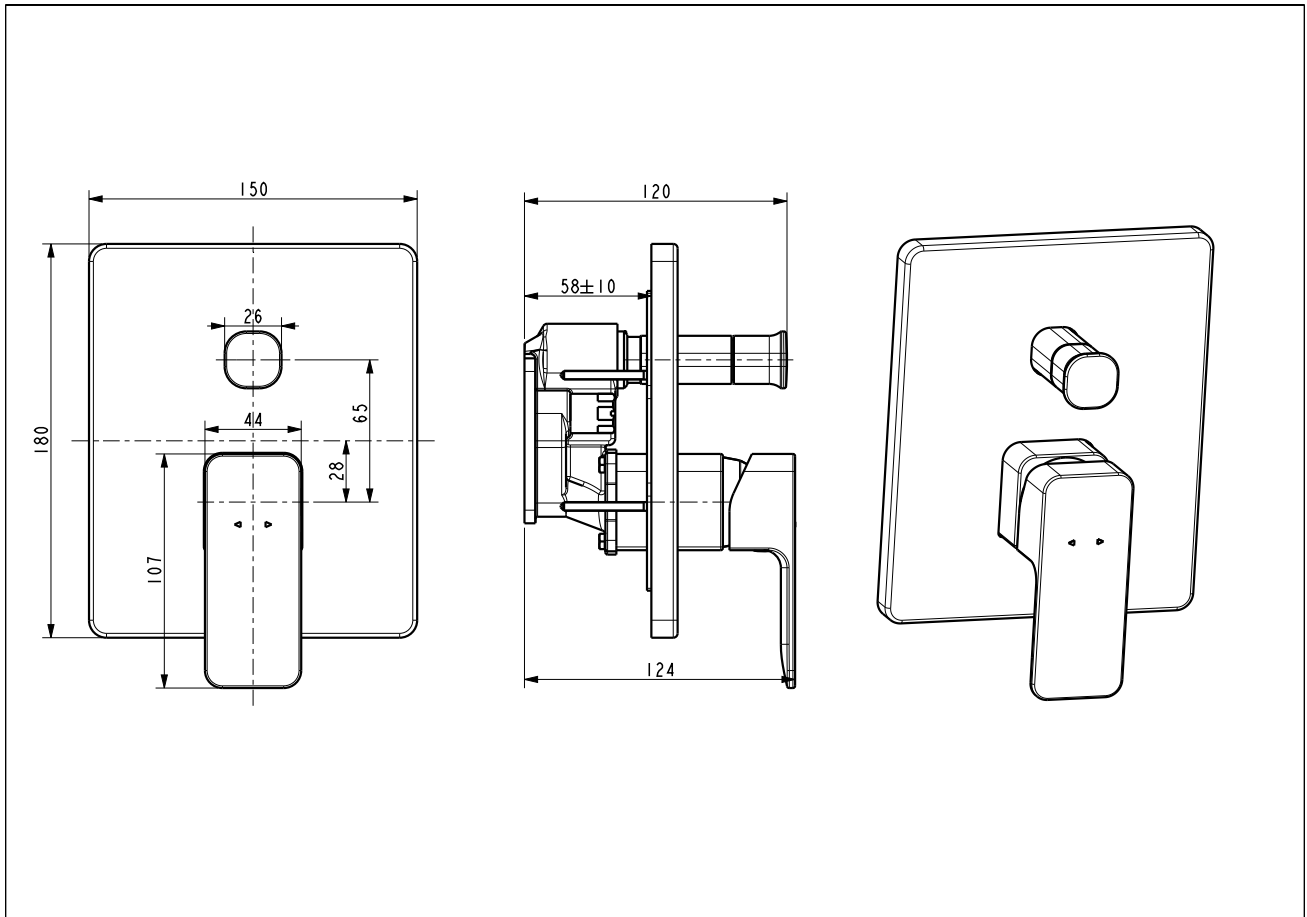

FFAS1321-608AL0BF0

Acacia Evolution

Acacia E Concealed BnS Main Mixing Valve