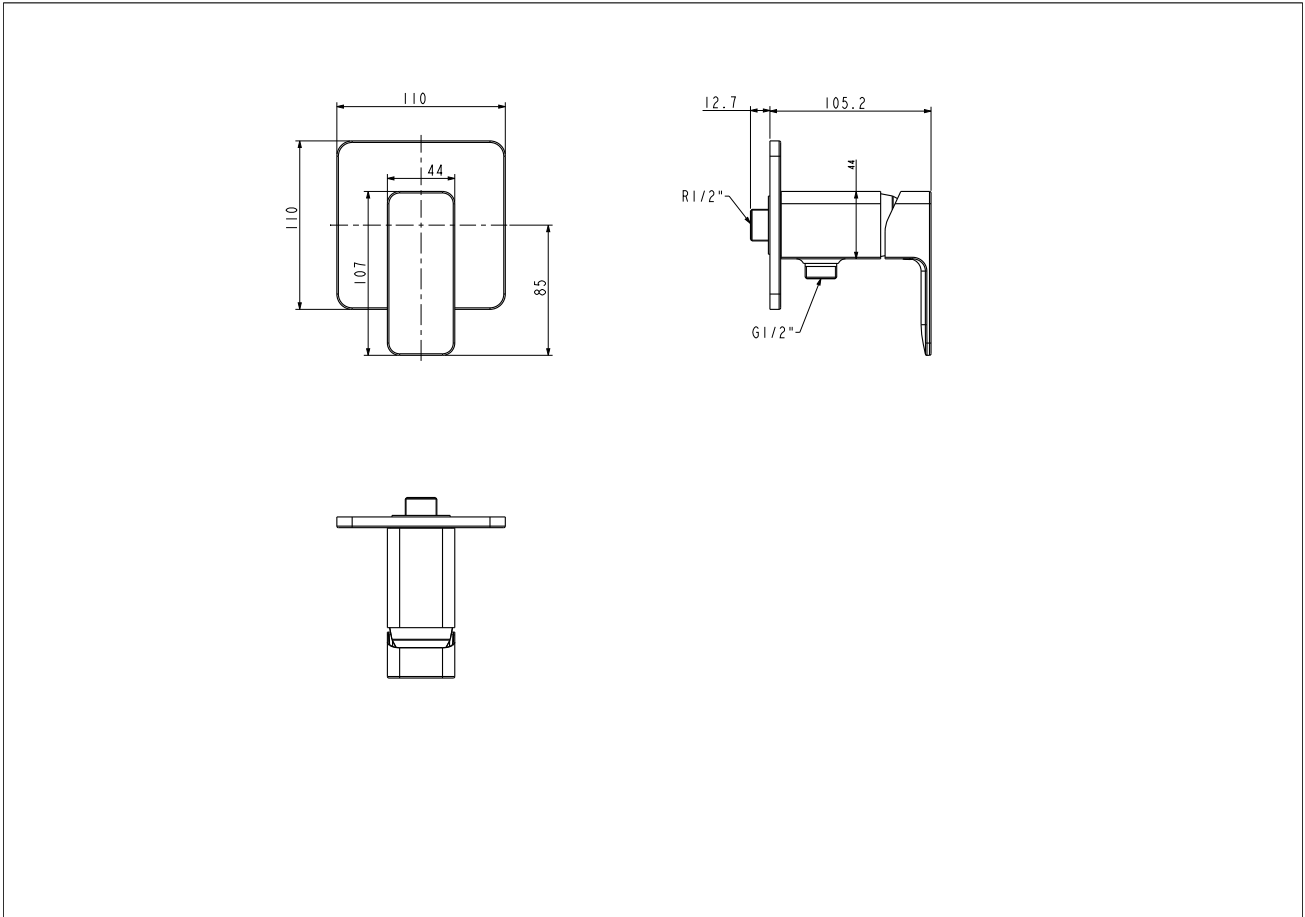

Acacia E shower mono_Matt Black

FFAS1326-7T1440BTO

Acacia Evolution

Acacia E shower mono_Matt Black

Product	Description	Exposed Shower Mono
	Weight (kg)	1.25
	Dimensions (mm)	110 x 110 x 105.5
	Finish	Powder Coating
	Flow Rate	13.5
	Mounting Location	Wall Mount
Material & Color	Material	Brass
	Color	Black
Bathroom Faucet	Type	Exposed Shower
Faucet	Type	Mono
Connection	Size (mm)	21
	Size (inches)	R1/2
Handle	Material	Zinc Die Cast
	Type	Lever
	No. of Handles	1