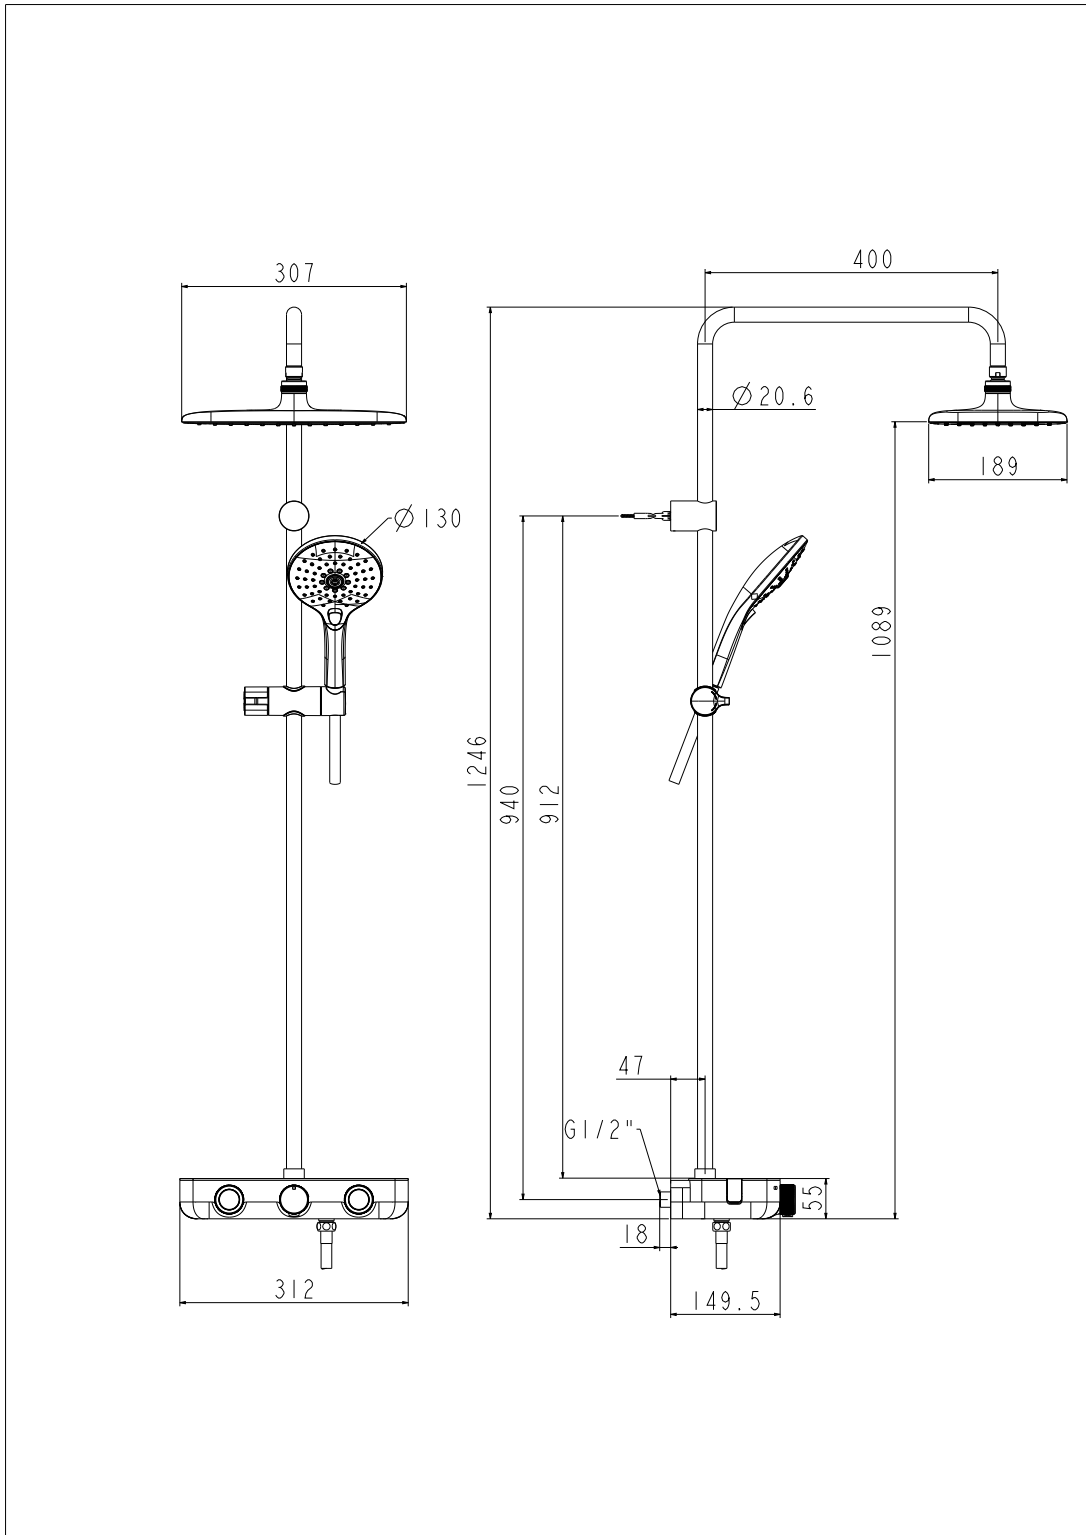

FFAS4955-701440BF0

Easyset

EasySET Exposed Shower Auto Temperature

STYLE SEGMENT

- Contemporary

KEY SPECIFICATIONS

- Product Description: EasySET Exposed Shower Auto Temperature
- Product Dimensions: 1246 x 542 x 312
- Exposed/Concealed Body: Exposed
- Finish: Powder Coating
- Flow Rate: Head shower: 6l/min @ 0.1Mpa
- Hand shower: 4.5l/min @ 0.1Mpa
- Water Pressure, Dynamic (MPa): 0.1-0.5
- Water Pressure, Static (MPa): 0.1-0.5
- Max Water Temperature (°C): 49
- Excluded Components: N/A

FFAS4955-701440BFO

Easysset

EasySET Exposed Shower Auto Temperature

Product	Description	EasySET Exposed Shower Auto Temperature
	Weight (kg)	6.6
	Dimensions (mm)	1246 x 542 x 312
	Finish	Powder Coating
	Flow Rate	Head shower: 6l/min @ 0.1Mpa Hand shower: 4.5l/min @ 0.1Mpa
	Material	Brass
Body	Exposed/Concealed	Exposed
Water Pressure	Dynamic (MPa)	0.1-0.5
	Static (MPa)	0.1-0.5
Max Water Temperature	Temperature (°C)	49
Components	Included	Head shower & hand shower
	Excluded	N/A