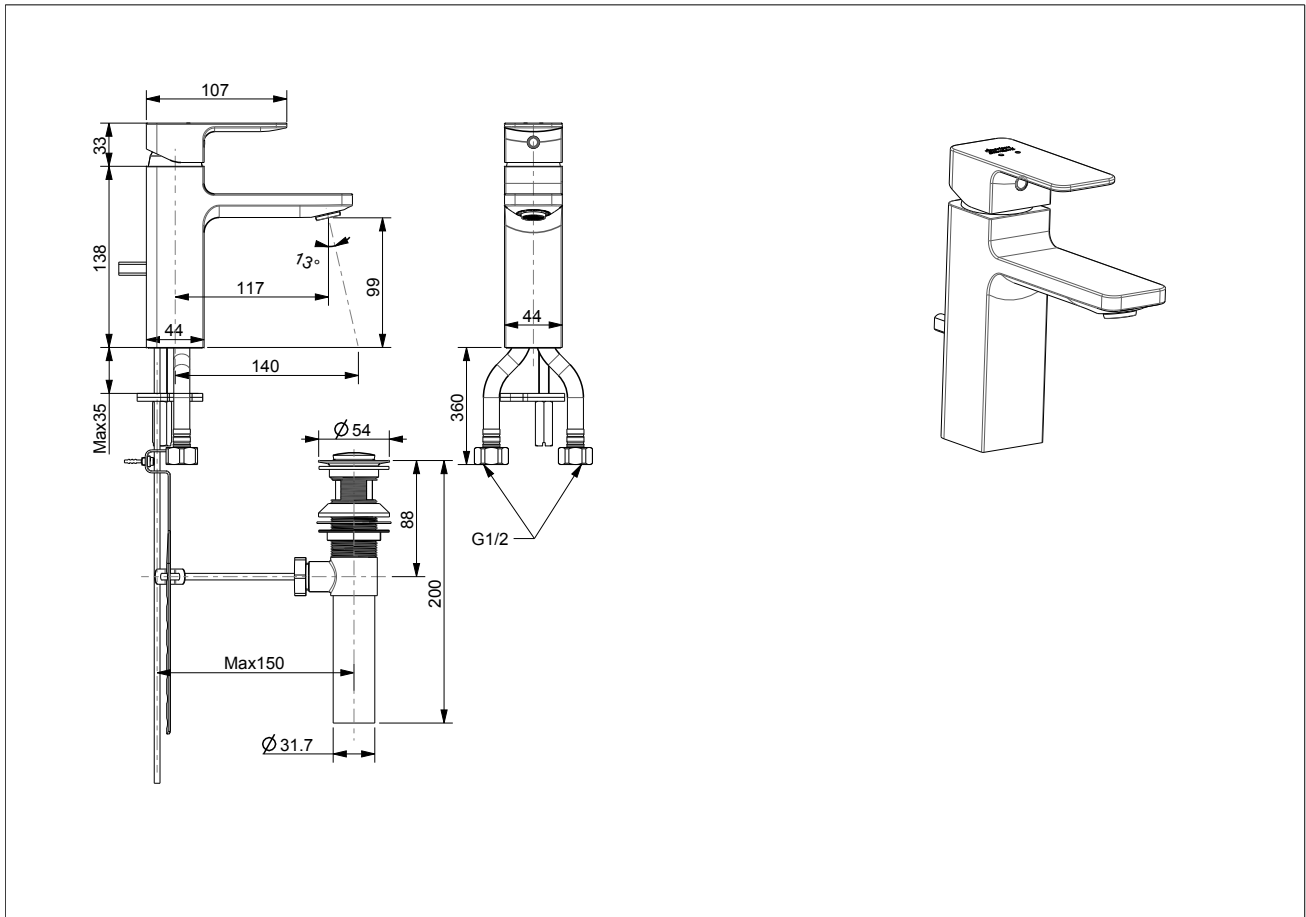

FFAS1301-101ALOBFO

Acacia Evolution

Acacia E SH SL basin mixer

STYLE SEGMENT

- Modern

KEY SPECIFICATIONS

- Product Description: Single-Hole Basin Mixer Faucet
- Colour: Gun Metal
- Faucet Type: Mixer
- No. of Faucet Holes Required: 1
- Flow Rate: 5.4
- Is Drain Included: Yes
- Connection Size (inches): G1/2

Acacia E SH SL basin mixer

FFAS1301-101ALOBFO

Acacia Evolution

Acacia E SH SL basin mixer

Product	Description	Single-Hole Basin Mixer Faucet
	Weight (kg)	2.4
	Finish	PVD
	Flow Rate	5.4
	Mounting Location	Deck Mount
Material & Color	Material	Brass
	Color	Gun Metal
Faucet	Type	Mixer
	No. of Holes Required	1
Connection	Size (mm)	21
	Size (inches)	G1/2
Handle	Material	Zinc Die Cast
	Type	Lever
	No. of Handles	1
Components	Drain Included	Yes
	Included	Pop-up waste
	Excluded	N/A
Spout	Hose Thread in Spout	Yes
	Dimensions (mm)	Spout Reach 117 Spout Height 99
	Type	Ceramic
Valve	Type	Standard