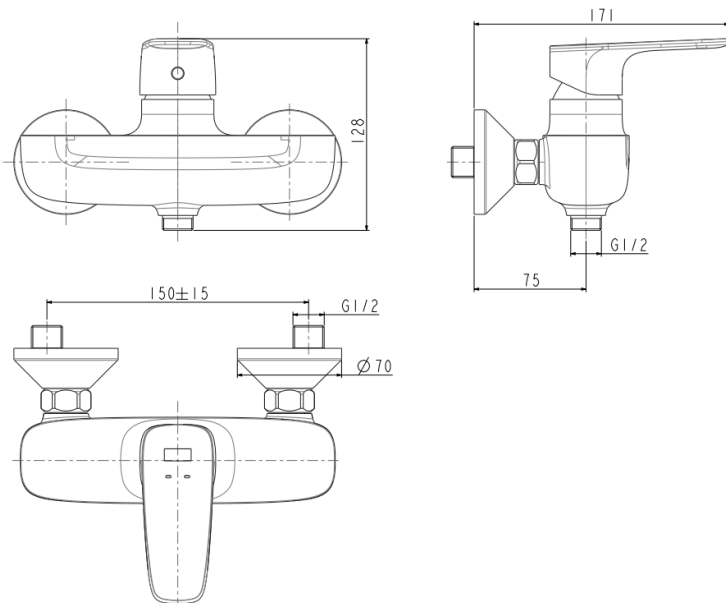

Signature

American Standard

Exposed Shower Mixer
FFAS1712-709DA0BT0

FEATURES

- A grade brass, strong and durable
- Grohe High quality ceramic valve for longer usage
- Ceramic cartridge tested = 500,000 times
- Without shower kits
- With normal packaging
- Flow rate @ 0.1MPa: 16 L/min for shower outlet

SPECIFICATIONS

- Exposed Bath & Shower Mixer Faucet
- 2-Hole Installation: lever handle (cold & hot)

DIMENSIONAL DRAWING

FINISHES AVAILABILITY

Warm Sunset (- PVD)

AWARDS WON

- N/A

SHIPPING WEIGHT

- Product gross weight: 2.26kg /set
- Product net weight: 2.132kg /set

STANDARDS CRITERIA

- GB 18145-2014