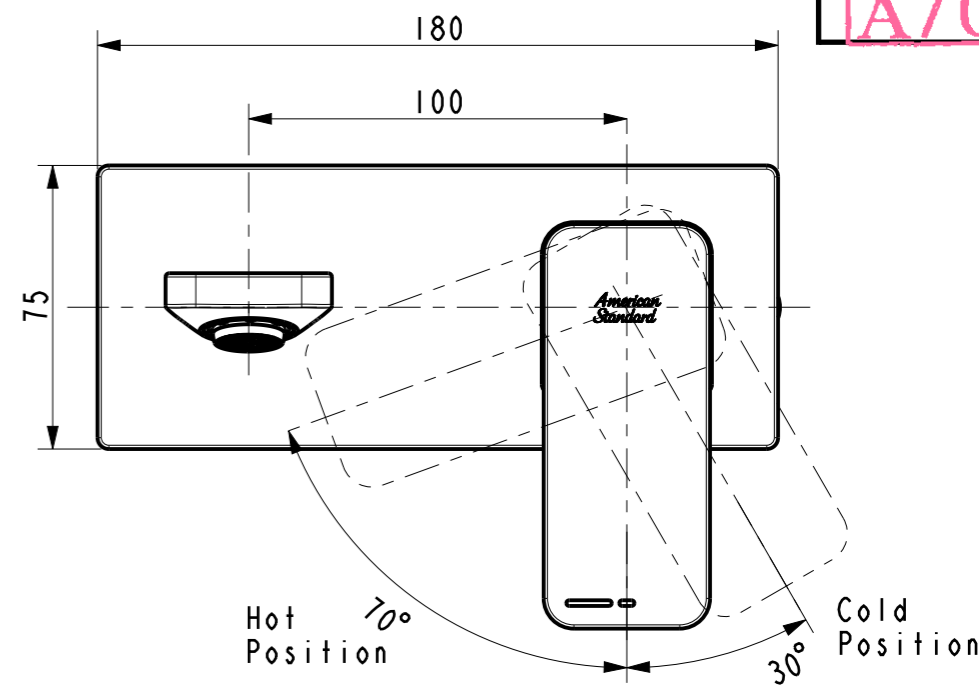

Tolerance, Unless Otherwise Stated, Is			
Above 0.5 to and including 6	±0.1		
Excess 6 to and including 30	±0.2		
Excess 30 to and including 120	±0.3		
Excess 120 to and including 315	±0.5		
Excess 315 to and including 1000	±0.8		
Excess 1000 to and including 2000	±1.2		

26	FF1-CN521A00000097	1582364399\M24X1 SLIM 起泡器扳手	1	PP	
25	FF1-CN521X00197448	PA型全铜手压排杆(带溢水口) 哑光黑	1	Assembly	哑光黑
24	FF1-CN521Z00000254	1582361599\H01入墙式混水阀内六方板手	1	Q235	
23	FF1-CN521Z00000310	1585969799\AA32入墙式面盆龙头堵头	1	PP	
22	FF1-CN521J00000556	1582226499\A41入墙式面盆龙头保护套	1	PP	
21	FF1-CN521N00000228	158A917376\希丽亚台面浴缸内六方把手螺钉M5*	1	SUS304	
20	FF1-CN521Z44004950	把手孔塞 哑光黑	1	ABS	哑光黑
19	FF1-CN521L44000191	A41单孔把手 哑光黑	1	ZZnAl4-1	哑光黑
18	FF1-CN521F0004044P	阿卡西亚单孔顶盖(改进型) 哑光黑	1	ABS	哑光黑
17	FF1-CN521N00000091	1580664199\迈阿密入墙式浴缸水嘴锁紧螺母 (603	1	HPb59-1	
16	FF1-CN521C00000057	1585915199\35#ECO高脚阀芯 (KN-35 ECP)	1	Assembly	
15	FF1-CN521J44000554	A41入墙龙头阀芯铜套 哑光黑	1	HPb59-1	哑光黑
14	FF1-CN521G00000362	1581187599\A41入墙式面盆龙头密封圈	2	NBR70	
13	FFZZ1304-10150BDMC	1580055599.MC\A41入墙式脸盆龙头本体 (加工件	1	GkMs60Fk	
12	FF1-CN521G00000251	158A912621\O型圈 φ17*2	1	NBR70	
11	FF1-CN521G00000289	158A912763\O环 φ11*φ1.5	1	NBR70	
10	FF1-CN521G00000361	1591276099\O型圈-39.34*2.62,完成品	1	NBR70	
9	FF1-CN521J00000304	1582192599\A32出水口连接盘-除铅	1	HPb59-1	
8	FF1-CN521F44000281	A41入墙面盆龙头面板 哑光黑	1	H62	哑光黑
7	FF1-CN521F00000015	1580306899\A32出水口出固定板	1	HPb59-1	
6	FF1-CN521N00000194	15818609F4\2002 保护套螺钉	8	SUS304	
5	FF1-CN521N44000187	阿卡西亚单孔脸盆出水口锁紧螺钉	1	SUS304	
4	FF1-CN521G00000104	1581210299\O型圈 6.5*1.7	2	NBR70	
3	FF1-CN521J00000552	1581624599\A41入墙面盆出水口接头-除铅	1	HPb59-1	
2	FFZZ1304-10144BPPL	A41入墙式脸盆龙头出水口 哑光黑	1	GkMs60Fk	哑光黑
1	FF1-CN521A00000102	M24X1 SLIM Air 可调角度起泡器 (2.2gpm)	1	Assembly	

SCALE 0.500

REV	DESCRIPTION	DATE	NAME

No.	Part Code	Part Name	Qty	Material	Remark
DESIGNED	刘卫群	2022.10.12	TITLE		
CHECKED	张光强	2022.10.12	REF		
APPROVED	李海龙	2022.10.12	新阿卡西亚入墙碗盆龙头_亚黑色		
SCALE	MATERIAL	WEIGHT	DWG NO.		
1:2	Assembly		FFAS1304-101440BFO		

American Standard