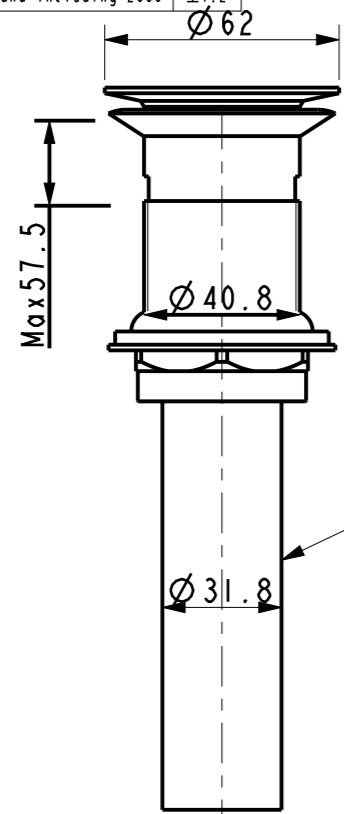

Tolerance, Unless Otherwise Stated, Is			
Above 0.5 to and including 6	±0.1		
Excess 6 to and including 30	±0.2		
Excess 30 to and including 120	±0.3		
Excess 120 to and including 315	±0.5		
Excess 315 to and including 1000	±0.8		
Excess 1000 to and including 2000	±1.2		

26	FF1-CN521A00000097	1582364399\M24X1 SLIM 起泡器扳手	1	PP	
25	FF1-CN521X00197448	PA型全铜手压排杆(带溢水口) 哑光黑	1	Assembly	哑光黑
24	FF1-CN521Z00000254	1582361599\H01入墙式混水阀内六方板手	1	Q235	
23	FF1-CN521Z00000310	1585969799\AA32入墙式面盆龙头堵头	1	PP	
22	FF1-CN521J00000556	1582226499\A41入墙式面盆龙头保护套	1	PP	
21	FF1-CN521N00000228	158A917376\希丽亚台面浴缸内六方把手螺钉M5*	1	SUS304	
20	FF1-CN521Z44004950	把手孔塞 哑光黑	1	ABS	哑光黑
19	FF1-CN521L44000191	A41单孔把手 哑光黑	1	ZZnAl4-1	哑光黑
18	FF1-CN521F0004044P	阿卡西亚单孔顶盖(改进型) 哑光黑	1	ABS	哑光黑
17	FF1-CN521N00000091	1580664199\迈阿密入墙式浴缸水嘴锁紧螺母 (603	1	HPb59-1	
16	FF1-CN521C00000057	1585915199\35#ECO高脚阀芯 (KN-35 ECP)	1	Assembly	
15	FF1-CN521J44000554	A41入墙龙头阀芯铜套 哑光黑	1	HPb59-1	哑光黑
14	FF1-CN521G00000362	1581187599\A41入墙式面盆龙头密封圈	2	NBR70	
13	FFZZ1304-10150BDMC	1580055599.MC\A41入墙式脸盆龙头本体 (加工件	1	GkMs60Fk	
12	FF1-CN521G00000251	158A912621\O型圈 φ17*2	1	NBR70	
11	FF1-CN521G00000289	158A912763\O环 φ11*φ1.5	1	NBR70	
10	FF1-CN521G00000361	1591276099\O型圈-39.34*2.62,完成品	1	NBR70	
9	FF1-CN521J00000304	1582192599\A32出水口连接盘-除铅	1	HPb59-1	
8	FF1-CN521F44000281	A41入墙面盆龙头面板 哑光黑	1	H62	哑光黑
7	FF1-CN521F00000015	1580306899\A32出水口出固定板	1	HPb59-1	
6	FF1-CN521N00000194	15818609F4\2002 保护套螺钉	8	SUS304	
5	FF1-CN521N44000187	阿卡西亚单孔脸盆出水口锁紧螺钉	1	SUS304	
4	FF1-CN521G00000104	1581210299\O型圈 6.5*1.7	2	NBR70	
3	FF1-CN521J00000552	1581624599\A41入墙面盆出水口接头-除铅	1	HPb59-1	
2	FFZZ1304-10144BPPL	A41入墙式脸盆龙头出水口 哑光黑	1	GkMs60Fk	哑光黑
1	FF1-CN521A00000102	M24X1 SLIM Air 可调角度起泡器 (2.2gpm)	1	Assembly	

SCALE 0.500

REV	DESCRIPTION	DATE	NAME

No.	Part Code	Part Name	Qty	Material	Remark
DESIGNED	刘卫群	2022.10.12	TITLE		
CHECKED	张光强	2022.10.12	REF		
APPROVED	李海龙	2022.10.12	新阿卡西亚入墙碗盆龙头_亚黑色		
SCALE	MATERIAL	WEIGHT	DWG NO.		
1:2	Assembly		FFAS1304-101440BFO		