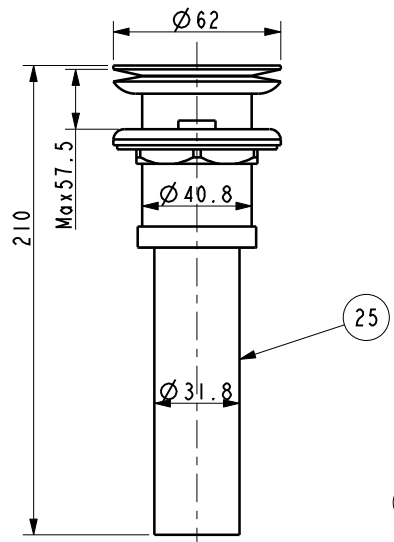

No.	Part Code	Part Name	Qty	Material	Remark
25	FF1-CN521X00197GLB	Drain	1	Assembly	
24	FF1-CN521Z00000254	In-Hex Wrench for H01 Mixer	1	Q235	
23	FF1-CN521Z00000310	Plug for New Mass In-wall	1	PP	
22	FF1-CN521J00000556	Protect Cover for Acacia E	1	PP	
21	FF1-CN521N00000228	Screw for Celia Lever M5x6	1	SUS304	
20	FF1-CN521Z00000086	Index Button for TONIC Fitting line	1	ABS	
19	FF1-CN521LGL000191	Handle for Acacia E SH Basin Mixer	1	ZZnAl4-1	
18	FF1-CN521F00040GLP	Cartridge Cover for Sgl Hole FT	1	ABS	
17	FF1-CN521N00000091	Lock Nut for Minimalistic InWall B&S Faucet	1	HPb59-1	
16	FF1-CN521C00000057	35# ECO Cartridge (KN-35 ECP)	1	Assembly	
15	FF1-CN521JGL000554	Brass Bushing for Acacia E	1	HPb59-1	
14	FF1-CN521G00000362	Sealing Ring For Acacia E	2	NBR70	
13	FFZ1304-10150BDMC	Body for A41 In-Wall Lava Faucet	1	GkMs60FK	
12	FF1-CN521G00000251	O-Ring φ17×φ2	1	NBR70	
11	FF1-CN521G00000289	O-Ring φ11×φ1.5	1	NBR70	
10	FF1-CN521G00000361	O-RING-φ39.34×φ2.62,N	1	NBR70	
9	FF1-CN521J00000304	Connect plate for New Mass	1	HPb59-1	
8	FF1-CN521FGL000281	Escutcheon for Acacia E	1	H62	
7	FF1-CN521F00000015	Fixing plate for New Mass	1	HPb59-1	
6	FF1-CN521N00000194	2002 Screw (Zinc)	10	SUS304	
5	FF1-CN521N00000187	Set Screw for Acacia Single Hole Faucet	1	SUS304	
4	FF1-CN521G00000104	O-Ring φ6.5×φ1.7	2	NBR70	
3	FF1-CN521J00000552	Adaptor For Acacia E In-wall	1	HPb59-1	
2	FFZ1304-101GLBPPL	Spout for A41 In-Wall Lava Faucet	1	GkMs60FK	
1	FF1-CN521A00000102	M24X1 SLIM Air SSR Aerator (4 Star)	1	Assembly	

SCALE 0.500

REV	DESCRIPTION	DATE	NAME

DESIGNED	CHECKED	APPROVED	SCALE	MATERIAL	WEIGHT	DWG NO.	
利华沃	<i>[Signature]</i>	<i>[Signature]</i>	0.500	Assembly		FFAS1304-101GLOBFO	

No.	Part Code	Part Name	Qty	Material	Remark

DESIGNED	TITLE
利华沃	Acacia E In-Wall Vessel Mixer_Cool Sunrise