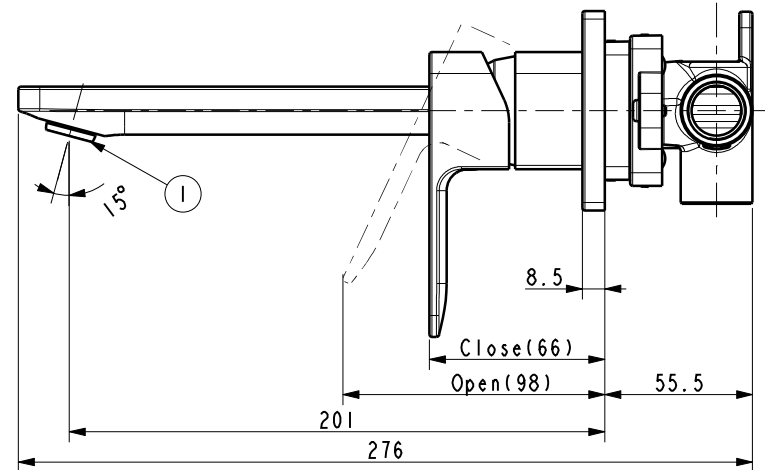

No.	Part Code	Part Name	Qty	Material	Remark
25	FF1-CN521X00197GLB	Drain	1	Assembly	
24	FF1-CN521Z00000254	In-Hex Wrench for H01 Mixer	1	Q235	
23	FF1-CN521Z00000310	Plug for New Mass In-wall	1	PP	
22	FF1-CN521J00000556	Protect Cover for Acacia E	1	PP	
21	FF1-CN521N00000228	Screw for Celia Lever M5x6	1	SUS304	
20	FF1-CN521Z00000086	Index Button for TONIC Fitting line	1	ABS	
19	FF1-CN521LGL000191	Handle for Acacia E SH Basin Mixer	1	ZZnAl4-1	
18	FF1-CN521F00040GLP	Cartridge Cover for Sgl Hole FT	1	ABS	
17	FF1-CN521N00000091	Lock Nut for Minimalistic InWall B&S Faucet	1	HPb59-1	
16	FF1-CN521C00000057	35# ECO Cartridge (KN-35 ECP)	1	Assembly	
15	FF1-CN521JGL000554	Brass Bushing for Acacia E	1	HPb59-1	
14	FF1-CN521G00000362	Sealing Ring For Acacia E	2	NBR70	
13	FFZ1304-10150BDMC	Body for A41 In-Wall Lava Faucet	1	GkMs60FK	
12	FF1-CN521G00000251	O-Ring φ17×φ2	1	NBR70	
11	FF1-CN521G00000289	O-Ring φ11×φ1.5	1	NBR70	
10	FF1-CN521G00000361	O-RING-φ39.34×φ2.62,N	1	NBR70	
9	FF1-CN521J00000304	Connect plate for New Mass	1	HPb59-1	
8	FF1-CN521FGL000281	Escutcheon for Acacia E	1	H62	
7	FF1-CN521F00000015	Fixing plate for New Mass	1	HPb59-1	
6	FF1-CN521N00000194	2002 Screw (Zinc)	10	SUS304	
5	FF1-CN521N00000187	Set Screw for Acacia Single Hole Faucet	1	SUS304	
4	FF1-CN521G00000104	O-Ring φ6.5×φ1.7	2	NBR70	
3	FF1-CN521J00000552	Adaptor For Acacia E In-wall	1	HPb59-1	
2	FFZ1304-101GLBPPL	Spout for A41 In-Wall Lava Faucet	1	GkMs60FK	
1	FF1-CN521A00000102	M24X1 SLIM Air SSR Aerator (4 Star)	1	Assembly	

SCALE 0.500

REV	DESCRIPTION	DATE	NAME

DESIGNED	CHECKED	APPROVED	SCALE	MATERIAL	WEIGHT	DWG NO.	
利华沃	<i>[Signature]</i>	<i>[Signature]</i>	0.500	Assembly		FFAS1304-101GLOBFO	

No.	Part Code	Part Name	Qty	Material	Remark

DESIGNED	TITLE
利华沃	Acacia E In-Wall Vessel Mixer_Cool Sunrise