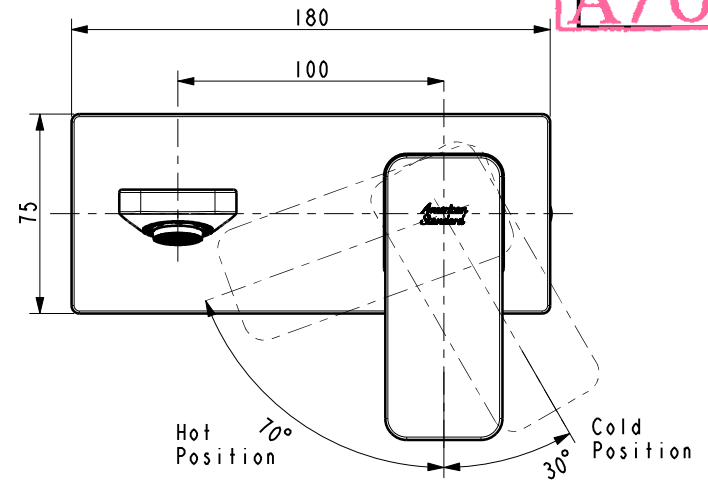

No.	Part Code	Part Name	Qty	Material	Remark
25	FF1-CN521X00197GLB	Drain	1	Assembly	
24	FF1-CN521Z00000254	In-Hex Wrench for H01 Mixer	1	Q235	
23	FF1-CN521Z00000310	Plug for New Mass In-wall	1	PP	
22	FF1-CN521J00000556	Protect Cover for Acacia E	1	PP	
21	FF1-CN521N00000228	Screw for Celia Lever M5x6	1	SUS304	
20	FF1-CN521Z00000086	Index Button for TONIC Fitting line	1	ABS	
19	FF1-CN521LGL000191	Handle for Acacia E SH Basin Mixer	1	ZZnAl4-1	
18	FF1-CN521F00040GLP	Cartridge Cover for Sgl Hole FT	1	ABS	
17	FF1-CN521N00000091	Lock Nut for Minimalistic InWall B&S Faucet	1	HPb59-1	
16	FF1-CN521C00000057	35# ECO Cartridge (KN-35 ECP)	1	Assembly	
15	FF1-CN521JGL000554	Brass Bushing for Acacia E	1	HPb59-1	
14	FF1-CN521G00000362	Sealing Ring For Acacia E	2	NBR70	
13	FFZ1304-10150BDMC	Body for A41 In-Wall Lava Faucet	1	GkMs60FK	
12	FF1-CN521G00000251	O-Ring φ17×φ2	1	NBR70	
11	FF1-CN521G00000289	O-Ring φ11×φ1.5	1	NBR70	
10	FF1-CN521G00000361	O-RING-φ39.34×φ2.62,N	1	NBR70	
9	FF1-CN521J00000304	Connect plate for New Mass	1	HPb59-1	
8	FF1-CN521FGL000281	Escutcheon for Acacia E	1	H62	
7	FF1-CN521F00000015	Fixing plate for New Mass	1	HPb59-1	
6	FF1-CN521N00000194	2002 Screw (Zinc)	10	SUS304	
5	FF1-CN521N00000187	Set Screw for Acacia Single Hole Faucet	1	SUS304	
4	FF1-CN521G00000104	O-Ring φ6.5×φ1.7	2	NBR70	
3	FF1-CN521J00000552	Adaptor For Acacia E In-wall	1	HPb59-1	
2	FFZ1304-101GLBPPL	Spout for A41 In-Wall Lava Faucet	1	GkMs60FK	
1	FF1-CN521A00000102	M24X1 SLIM Air SSR Aerator (4 Star)	1	Assembly	

SCALE 0.500

REV	DESCRIPTION	DATE	NAME

DESIGNED	CHECKED	APPROVED	SCALE	MATERIAL	WEIGHT	DWG NO.	
利华沃	<i>[Signature]</i>	<i>[Signature]</i>	0.500	Assembly		FFAS1304-101GLOBFO	

No.	Part Code	Part Name	Qty	Material	Remark