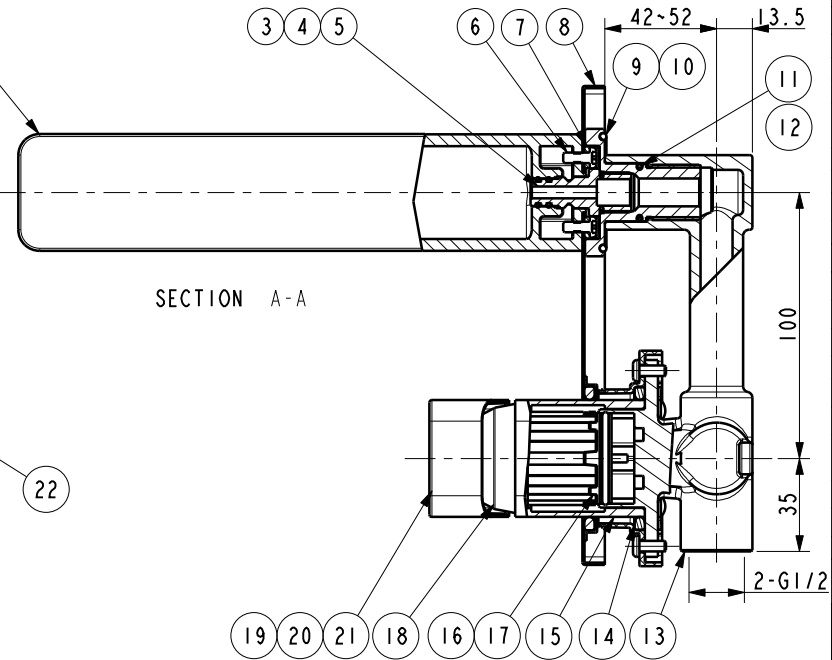

No.	Part Code	Part Name	Qty	Material	Remark
25	FF1-CN521X00197GLB	Drain	1	Assembly	
24	FF1-CN521Z00000254	In-Hex Wrench for H01 Mixer	1	Q235	
23	FF1-CN521Z00000310	Plug for New Mass In-wall	1	PP	
22	FF1-CN521J00000556	Protect Cover for Acacia E	1	PP	
21	FF1-CN521N00000228	Screw for Celia Lever M5x6	1	SUS304	
20	FF1-CN521Z00000086	Index Button for TONIC Fitting line	1	ABS	
19	FF1-CN521LGL000191	Handle for Acacia E SH Basin Mixer	1	ZZnAl4-1	
18	FF1-CN521F00040GLP	Cartridge Cover for Sgl Hole FT	1	ABS	
17	FF1-CN521N00000091	Lock Nut for Minimalistic InWall B&S Faucet	1	HPb59-1	
16	FF1-CN521C00000057	35# ECO Cartridge (KN-35 ECP)	1	Assembly	
15	FF1-CN521JGL000554	Brass Bushing for Acacia E	1	HPb59-1	
14	FF1-CN521G00000362	Sealing Ring For Acacia E	2	NBR70	
13	FFZ1304-10150BDMC	Body for A41 In-Wall Lava Faucet	1	GkMs60FK	
12	FF1-CN521G00000251	O-Ring φ17×φ2	1	NBR70	
11	FF1-CN521G00000289	O-Ring φ11×φ1.5	1	NBR70	
10	FF1-CN521G00000361	O-RING-φ39.34×φ2.62,N	1	NBR70	
9	FF1-CN521J00000304	Connect plate for New Mass	1	HPb59-1	
8	FF1-CN521FGL000281	Escutcheon for Acacia E	1	H62	
7	FF1-CN521F00000015	Fixing plate for New Mass	1	HPb59-1	
6	FF1-CN521N00000194	2002 Screw (Zinc)	10	SUS304	
5	FF1-CN521N00000187	Set Screw for Acacia Single Hole Faucet	1	SUS304	
4	FF1-CN521G00000104	O-Ring φ6.5×φ1.7	2	NBR70	
3	FF1-CN521J00000552	Adaptor For Acacia E In-wall	1	HPb59-1	
2	FFZ1304-101GLBPPL	Spout for A41 In-Wall Lava Faucet	1	GkMs60FK	
1	FF1-CN521A00000102	M24X1 SLIM Air SSR Aerator (4 Star)	1	Assembly	

SCALE 0.500

REV	DESCRIPTION	DATE	NAME

DESIGNED	CHECKED	APPROVED	SCALE	MATERIAL	WEIGHT	DWG NO.	
利华沃	<i>[Signature]</i>	<i>[Signature]</i>	0.500	Assembly		FFAS1304-101GLOBFO	

No.	Part Code	Part Name	Qty	Material	Remark

DESIGNED	TITLE
利华沃	Acacia E In-Wall Vessel Mixer_Cool Sunrise