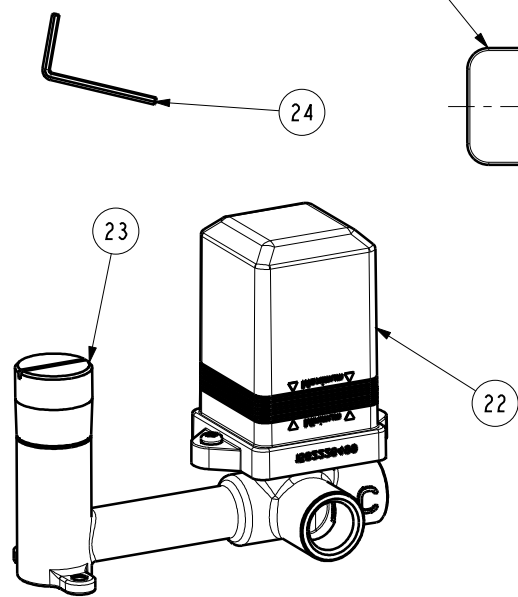

No.	Part Code	Part Name	Qty	Material	Remark
25	FF1-CN521X00197GLB	Drain	1	Assembly	
24	FF1-CN521Z00000254	In-Hex Wrench for H01 Mixer	1	Q235	
23	FF1-CN521Z00000310	Plug for New Mass In-wall	1	PP	
22	FF1-CN521J00000556	Protect Cover for Acacia E	1	PP	
21	FF1-CN521N00000228	Screw for Celia Lever M5x6	1	SUS304	
20	FF1-CN521Z00000086	Index Button for TONIC Fitting line	1	ABS	
19	FF1-CN521LGL000191	Handle for Acacia E SH Basin Mixer	1	ZZnAl4-1	
18	FF1-CN521F00040GLP	Cartridge Cover for Sgl Hole FT	1	ABS	
17	FF1-CN521N00000091	Lock Nut for Minimalistic InWall B&S Faucet	1	HPb59-1	
16	FF1-CN521C00000057	35# ECO Cartridge (KN-35 ECP)	1	Assembly	
15	FF1-CN521JGL000554	Brass Bushing for Acacia E	1	HPb59-1	
14	FF1-CN521G00000362	Sealing Ring For Acacia E	2	NBR70	
13	FFZ1304-10150BDMC	Body for A41 In-Wall Lava Faucet	1	GkMs60FK	
12	FF1-CN521G00000251	O-Ring φ17×φ2	1	NBR70	
11	FF1-CN521G00000289	O-Ring φ11×φ1.5	1	NBR70	
10	FF1-CN521G00000361	O-RING-φ39.34×φ2.62,N	1	NBR70	
9	FF1-CN521J00000304	Connect plate for New Mass	1	HPb59-1	
8	FF1-CN521FGL000281	Escutcheon for Acacia E	1	H62	
7	FF1-CN521F00000015	Fixing plate for New Mass	1	HPb59-1	
6	FF1-CN521N00000194	2002 Screw (Zinc)	10	SUS304	
5	FF1-CN521N00000187	Set Screw for Acacia Single Hole Faucet	1	SUS304	
4	FF1-CN521G00000104	O-Ring φ6.5×φ1.7	2	NBR70	
3	FF1-CN521J00000552	Adaptor For Acacia E In-wall	1	HPb59-1	
2	FFZ1304-101GLBPPL	Spout for A41 In-Wall Lava Faucet	1	GkMs60FK	
1	FF1-CN521A00000102	M24X1 SLIM Air SSR Aerator (4 Star)	1	Assembly	

SCALE 0.500

REV	DESCRIPTION	DATE	NAME

DESIGNED	CHECKED	APPROVED	SCALE	MATERIAL	WEIGHT	DWG NO.	
利华沃	<i>[Signature]</i>	<i>[Signature]</i>	0.500	Assembly		FFAS1304-101GLOBFO	

No.	Part Code	Part Name	Qty	Material	Remark

DESIGNED	TITLE
利华沃	Acacia E In-Wall Vessel Mixer_Cool Sunrise