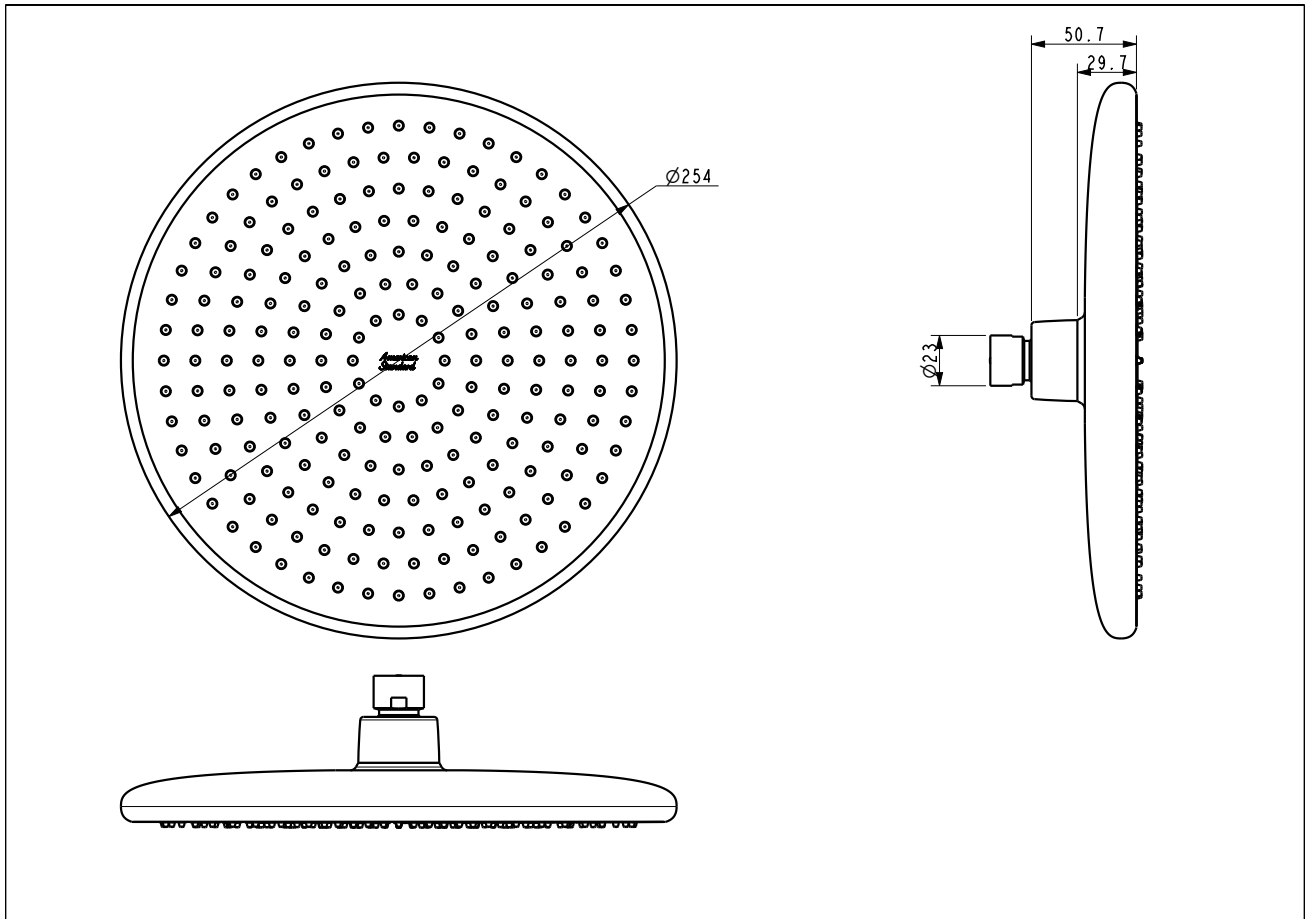

#### KEY SPECIFICATIONS

- Product Description: Moonshadow Embrace 254mm Head Shower\_APAC
- Showerhead Diameter: 254
- Material: Plastic
- Flow Rate: 5.38
- Shower Arm Connection Size (mm): N/A
- Shower Arm Connection Type: N/A
- Additional Components Included: N/A
- Shower Arm Included (Y/N): No

#### STANDARDS AND CERTIFICATIONS

- GB/T 23447-2009

1030960001

No Collection -AS

Moonshadow Embrace 254mm Head Shower\_AP

1030960001

No Collection -AS

Moonshadow Embrace 254mm Head Shower\_AP

Product	Description	Contact us for more information
	Weight (kg)	0.7
	Material	Plastic
	Flow Rate	5.38
Showerhead	Diameter (mm)	254
Shower Arm	Connection Size (mm)	N/A
	Connection Type	N/A
	Included (Y/N)	No
	Type	N/A
Components	Additional Components Included	N/A