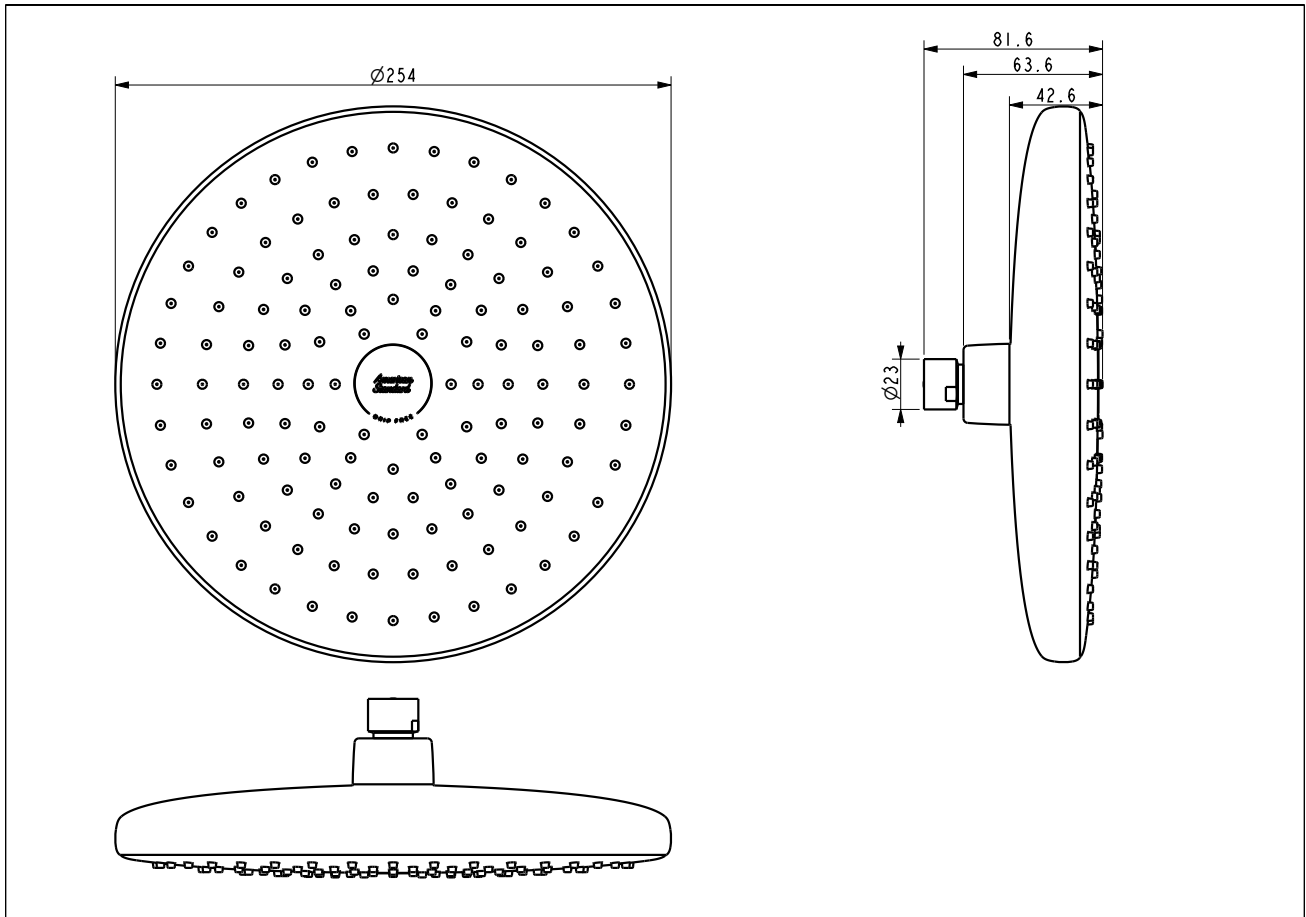

1030970001

No Collection -AS

Moonshadow Drip-free 254mm HeadShower_AP

STYLE SEGMENT

- Contact us for more information

KEY SPECIFICATIONS

- Product Description: Moonshadow Drip-free 254mm HeadShower_APAC
- Showerhead Diameter: 254
- Material: Plastic
- Flow Rate: 5.35
- Shower Arm Connection Size (mm): N/A
- Shower Arm Connection Type: N/A
- Additional Components Included: N/A
- Shower Arm Included (Y/N): No

Moonshadow Drip-free 254mm HeadShower_AP

1030970001

No Collection -AS

Moonshadow Drip-free 254mm HeadShower_AP

Product	Description	Contact us for more information
	Weight (kg)	0.8
	Material	Plastic
	Flow Rate	5.35
Showerhead	Diameter (mm)	254
Shower Arm	Connection Size (mm)	N/A
	Connection Type	N/A
	Included (Y/N)	No
	Type	N/A
Components	Additional Components Included	N/A