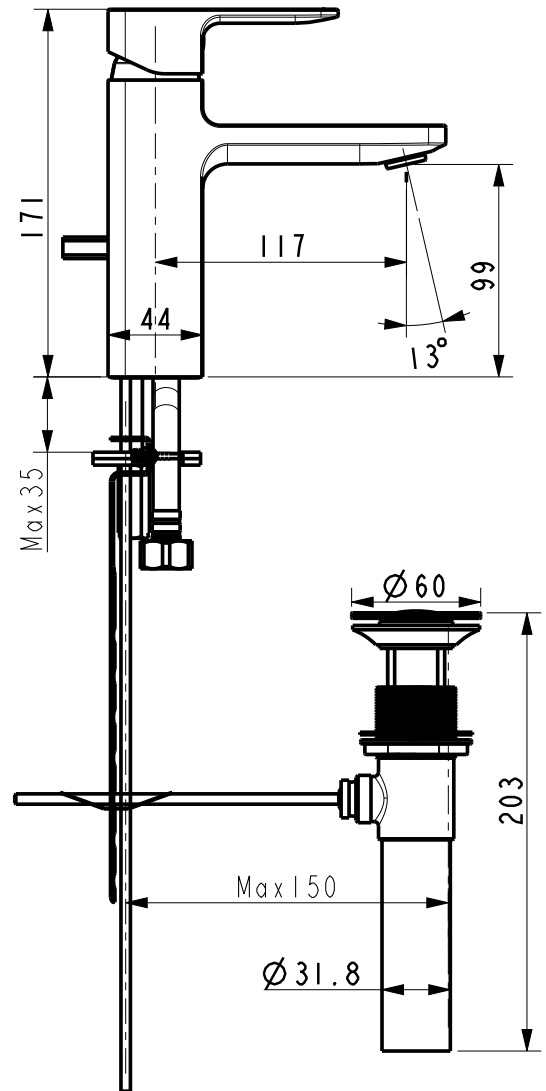

FFAS1301-101DA0BF0

Acacia_test

Acacia E SH SL basin mixer_PWS