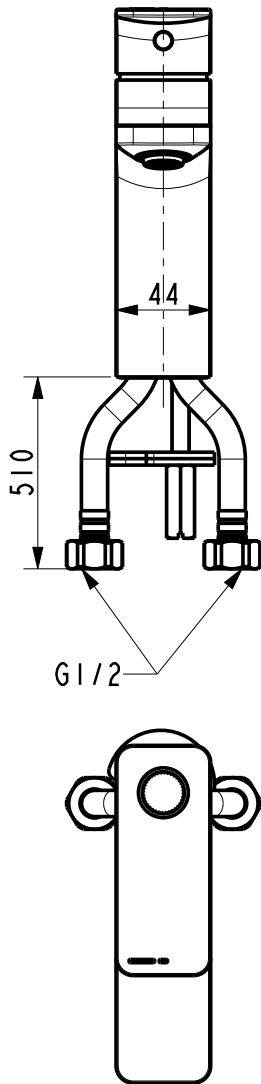

FFAS1301-101DA0BF0

Acacia_test

Acacia E SH SL basin mixer_PWS