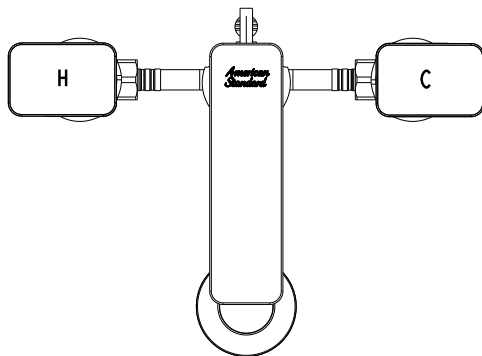

FFAS1303-101DA0BF0

Acacia_test

Acacia E 8 inch basin mixer_PWS

STYLE SEGMENT

- Modern

KEY SPECIFICATIONS

- Product Description: 3-Hole Basin Mixer Faucet
- Colour: Warm Sunset
- Faucet Type: Mixer
- No. of Faucet Holes Required: 3
- Flow Rate: 5.8
- Is Drain Included: Yes
- Connection Size (inches): G1/2

Acacia_test

Acacia E 8 inch basin mixer_PWS

FFAS1303-101DA0BFO

Acacia_test

Acacia E 8 inch basin mixer_PWS

Product	Description	3-Hole Basin Mixer Faucet
	Weight (kg)	3.8
	Finish	PVD
	Flow Rate	5.8
	Mounting Location	Deck Mount
Material & Color	Material	Brass
	Color	Warm Sunset
Faucet	Type	Mixer
	No. of Holes Required	3
Connection	Size (mm)	21
	Size (inches)	G1/2
Handle	Material	Zinc Die Cast
	Type	Lever
	No. of Handles	2
Components	Drain Included	Yes
	Included	Pop-up waste
	Excluded	N/A
Spout	Hose Thread in Spout	Yes
	Dimensions (mm)	Spout Reach 117 Spout Height 99
	Type	Ceramic
Valve	Type	Standard