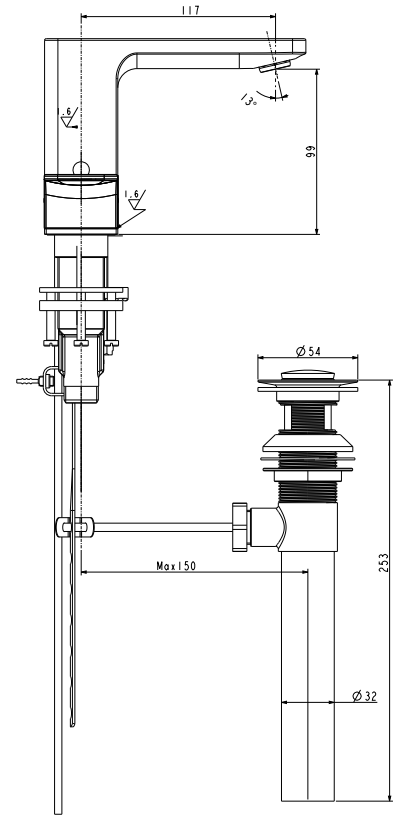

FFAS1303-101DA0BF0

Acacia_test

Acacia E 8 inch basin mixer_PWS

STYLE SEGMENT

- Modern

KEY SPECIFICATIONS

- Product Description: 3-Hole Basin Mixer Faucet
- Colour: Warm Sunset
- Faucet Type: Mixer
- No. of Faucet Holes Required: 3
- Flow Rate: 5.8
- Is Drain Included: Yes
- Connection Size (inches): G1/2

Acacia_test

Acacia E 8 inch basin mixer_PWS

FFAS1303-101DA0BFO

Acacia_test

Acacia E 8 inch basin mixer_PWS

Product	Description	3-Hole Basin Mixer Faucet
	Weight (kg)	3.8
	Finish	PVD
	Flow Rate	5.8
	Mounting Location	Deck Mount
Material & Color	Material	Brass
	Color	Warm Sunset
Faucet	Type	Mixer
	No. of Holes Required	3
Connection	Size (mm)	21
	Size (inches)	G1/2
Handle	Material	Zinc Die Cast
	Type	Lever
	No. of Handles	2
Components	Drain Included	Yes
	Included	Pop-up waste
	Excluded	N/A
Spout	Hose Thread in Spout	Yes
	Dimensions (mm)	Spout Reach 117 Spout Height 99
	Type	Ceramic
Valve	Type	Standard