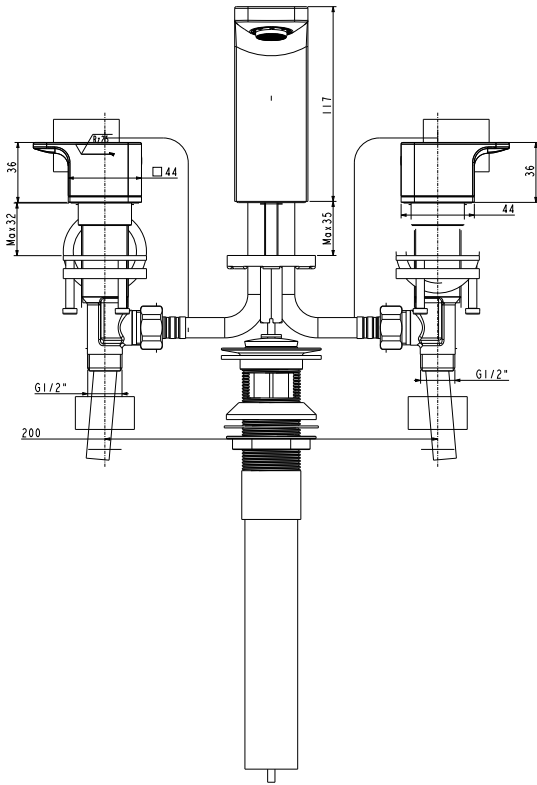

FFAS1303-101DA0BF0

Acacia_test

Acacia E 8 inch basin mixer_PWS

STYLE SEGMENT

- Modern

KEY SPECIFICATIONS

- Product Description: 3-Hole Basin Mixer Faucet
- Colour: Warm Sunset
- Faucet Type: Mixer
- No. of Faucet Holes Required: 3
- Flow Rate: 5.8
- Is Drain Included: Yes
- Connection Size (inches): G1/2

Acacia_test

Acacia E 8 inch basin mixer_PWS

FFAS1303-101DA0BFO

Acacia_test

Acacia E 8 inch basin mixer_PWS

Product	Description	3-Hole Basin Mixer Faucet
	Weight (kg)	3.8
	Finish	PVD
	Flow Rate	5.8
	Mounting Location	Deck Mount
Material & Color	Material	Brass
	Color	Warm Sunset
Faucet	Type	Mixer
	No. of Holes Required	3
Connection	Size (mm)	21
	Size (inches)	G1/2
Handle	Material	Zinc Die Cast
	Type	Lever
	No. of Handles	2
Components	Drain Included	Yes
	Included	Pop-up waste
	Excluded	N/A
Spout	Hose Thread in Spout	Yes
	Dimensions (mm)	Spout Reach 117 Spout Height 99
	Type	Ceramic
Valve	Type	Standard