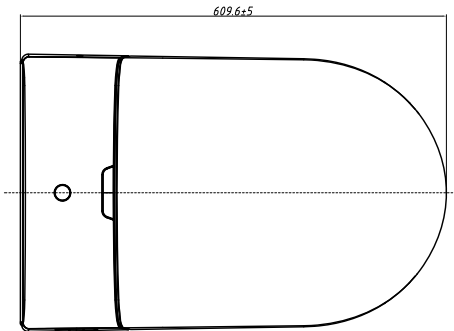

103035BL00

No Collection -AS

Aero-Lite WH Shower Toilet (APAC)

STYLE SEGMENT

- Contemporary

KEY SPECIFICATIONS

- Product Dimensions: 610 x 396 x 410
- Flushing Platform: Washdown
- Flush Volume: 6.0/4.0
- Trapway: P Trap
- Rough-in (mm): 110
- Voltage: 220V, 50 - 60Hz
- Rated Power (W): 1200
- Maximum Water Pressure, Static (MPa): 0.75
- Minimum Water Pressure, Dynamic (MPa): 0.08
- Hot Water Temperature Range (°C): 35-39
- Dryer Temperature (°C): 35-55
- Bowl Shape: Full Skirt
- Product Weight (kg): 42.5

American Standard

103035BL00

No Collection -AS

Aero-Lite WH Shower Toilet (APAC)

103035BL00

No Collection -AS

Aero-Lite WH Shower Toilet (APAC)

Product	Description	Aero-lite WH Shower Toilet (APAC)
	Dimensions (mm)	610 x 396 x 410
	Weight (kg)	42.5
Flush	Platform	Washdown
	Volume	6.0/4.0
	System	Washdown
	Type	Dual flush
	Flush Valve Included	Yes
Trapway	Type	P Trap
	Rough-in (mm)	110
	Design	P Trap
Power Requirement	Voltage	220V, 50 - 60Hz
	Rated Power (W)	1200
Maximum Water Pressure	Static (MPa)	0.75
Minimum Water Pressure	Dynamic (MPa)	0.08
Hot Water	Temperature Range (°C)	35-39
	Heater Power	500-1500