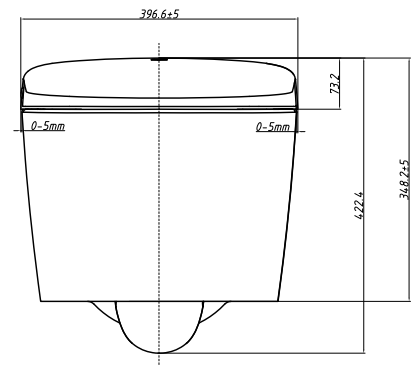

103035BL00

No Collection -AS

Aero-Lite WH Shower Toilet (APAC)

STYLE SEGMENT

- Contemporary

KEY SPECIFICATIONS

- Product Dimensions: 610 x 396 x 410
- Flushing Platform: Washdown
- Flush Volume: 6.0/4.0
- Trapway: P Trap
- Rough-in (mm): 110
- Voltage: 220V, 50 - 60Hz
- Rated Power (W): 1200
- Maximum Water Pressure, Static (MPa): 0.75
- Minimum Water Pressure, Dynamic (MPa): 0.08
- Hot Water Temperature Range (°C): 35-39
- Dryer Temperature (°C): 35-55
- Bowl Shape: Full Skirt
- Product Weight (kg): 42.5

American Standard

103035BL00

No Collection -AS

Aero-Lite WH Shower Toilet (APAC)

103035BL00

No Collection -AS

Aero-Lite WH Shower Toilet (APAC)

Product	Description	Aero-lite WH Shower Toilet (APAC)
	Dimensions (mm)	610 x 396 x 410
	Weight (kg)	42.5
Flush	Platform	Washdown
	Volume	6.0/4.0
	System	Washdown
	Type	Dual flush
	Flush Valve Included	Yes
Trapway	Type	P Trap
	Rough-in (mm)	110
	Design	P Trap
Power Requirement	Voltage	220V, 50 - 60Hz
	Rated Power (W)	1200
Maximum Water Pressure	Static (MPa)	0.75
Minimum Water Pressure	Dynamic (MPa)	0.08
Hot Water	Temperature Range (°C)	35-39
	Heater Power	500-1500

103035BL00

No Collection -AS

Aero-Lite WH Shower Toilet (APAC)

Dryer Temperature	Temperature Range (°C)	35-55
Operating Temperature Range	Temperature Range (°C)	5-40
Bowl	Shape	Full Skirt
	Height Without Seat (mm)	337
Material & Color	Material	PP
	Color	White
Components	Floor Mounting Kit Included	No
Installation	Type	Wall Hung
Water Volume Range	Bidet Water	0.5-0.9 L/Min
	Posterior	0.5-0.9 L/Min