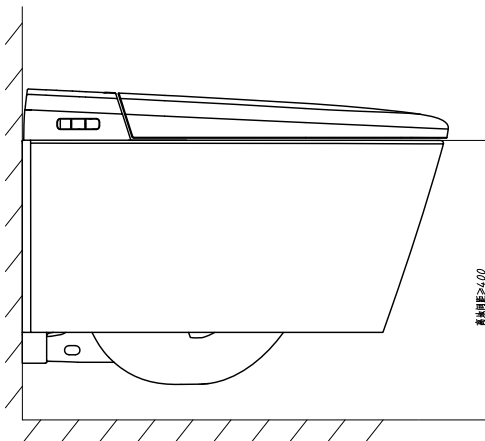

103035BL00

No Collection -AS

Aero-Lite WH Shower Toilet (APAC)

STYLE SEGMENT

- Contemporary

KEY SPECIFICATIONS

- Product Dimensions: 610 x 396 x 410
- Flushing Platform: Washdown
- Flush Volume: 6.0/4.0
- Trapway: P Trap
- Rough-in (mm): 110
- Voltage: 220V, 50 - 60Hz
- Rated Power (W): 1200
- Maximum Water Pressure, Static (MPa): 0.75
- Minimum Water Pressure, Dynamic (MPa): 0.08
- Hot Water Temperature Range (°C): 35-39
- Dryer Temperature (°C): 35-55
- Bowl Shape: Full Skirt
- Product Weight (kg): 42.5

American Standard

103035BL00

No Collection -AS

Aero-Lite WH Shower Toilet (APAC)

103035BL00

No Collection -AS

Aero-Lite WH Shower Toilet (APAC)

Product	Description	Aero-lite WH Shower Toilet (APAC)
	Dimensions (mm)	610 x 396 x 410
	Weight (kg)	42.5
Flush	Platform	Washdown
	Volume	6.0/4.0
	System	Washdown
	Type	Dual flush
	Flush Valve Included	Yes
Trapway	Type	P Trap
	Rough-in (mm)	110
	Design	P Trap
Power Requirement	Voltage	220V, 50 - 60Hz
	Rated Power (W)	1200
Maximum Water Pressure	Static (MPa)	0.75
Minimum Water Pressure	Dynamic (MPa)	0.08
Hot Water	Temperature Range (°C)	35-39
	Heater Power	500-1500