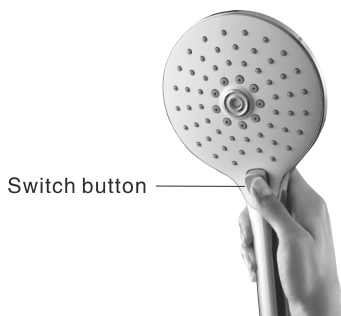

To ensure that your installation proceeds smoothly, please read this instructions carefully before you begin.

American Standard

FFAS9H11-000XXXBF0
FFAS9H11-000XXXBT0

3-spray Function Push Button HandShower

XXX = AL0 / A00 / DA0 / GL0 / 440 / 500

Installation & Operation Instruction

Dimension

Unit: mm

Installation

1. 1 * Consult the dimension drawing and lay the pipes.
   * Wash and clean the water supply pipeline.

Parts List

Handshower

Regulator

Notice

Conditions for use

- Water pressure condition: 0.1MPa~0.75MPa (Recommended: 0.1MPa~0.5MPa)
- Environment Temperature: 1°C~55°C
- Not for use as a steam outlet.

Cleaning the surface of faucet

- Rinse the product with clean water.
- Dry with soft cotton flannel cloth.
- Do not clean the product with acid, polish, abrasives, harsh cleaners, or cloth with a harsh surface as these products may damage the finish.

Usage

3 spray modes