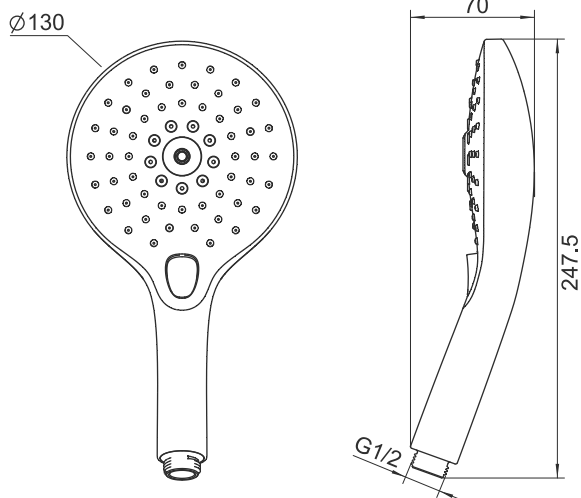

To ensure that your installation proceeds smoothly, please read this instructions carefully before you begin.

American Standard

FFAS9H11-000XXXBF0
FFAS9H11-000XXXBT0

3-spray Function Push Button HandShower

XXX = AL0 / A00 / DA0 / GL0 / 440 / 500

Installation & Operation Instruction

Dimension

Unit: mm

Installation

- 1 * Consult the dimension drawing and lay the pipes.
 * Wash and clean the water supply pipeline.

Parts List

Handshower

Regulator

Notice

Conditions for use

- * Water pressure condition: 0.1MPa~0.75MPa (Recommended: 0.1MPa~0.5MPa)
- * Environment Temperature: 1°C~55°C
- * Not for use as a steam outlet.

Cleaning the surface of faucet