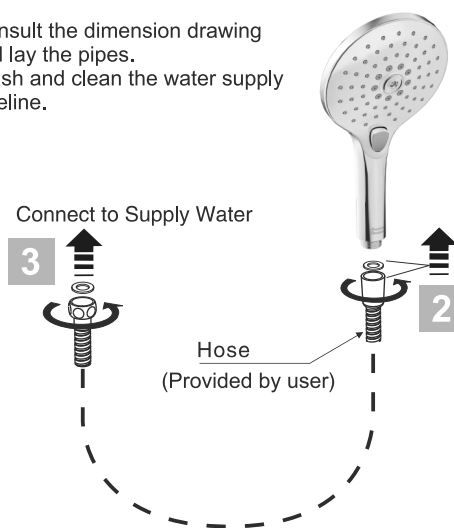

To ensure that your installation proceeds smoothly, please read this instructions carefully before you begin.

American Standard

FFAS9H11-000XXXBF0
FFAS9H11-000XXXBT0

3-spray Function Push Button HandShower

XXX = AL0 / A00 / DA0 / GL0 / 440 / 500

Installation & Operation Instruction

Dimension

Unit: mm

Installation

- 1 * Consult the dimension drawing and lay the pipes.
 * Wash and clean the water supply pipeline.

Parts List

Handshower

Regulator

Notice

Conditions for use

- * Water pressure condition: 0.1MPa~0.75MPa (Recommended: 0.1MPa~0.5MPa)
- * Environment Temperature: 1°C~55°C
- * Not for use as a steam outlet.

Cleaning the surface of faucet