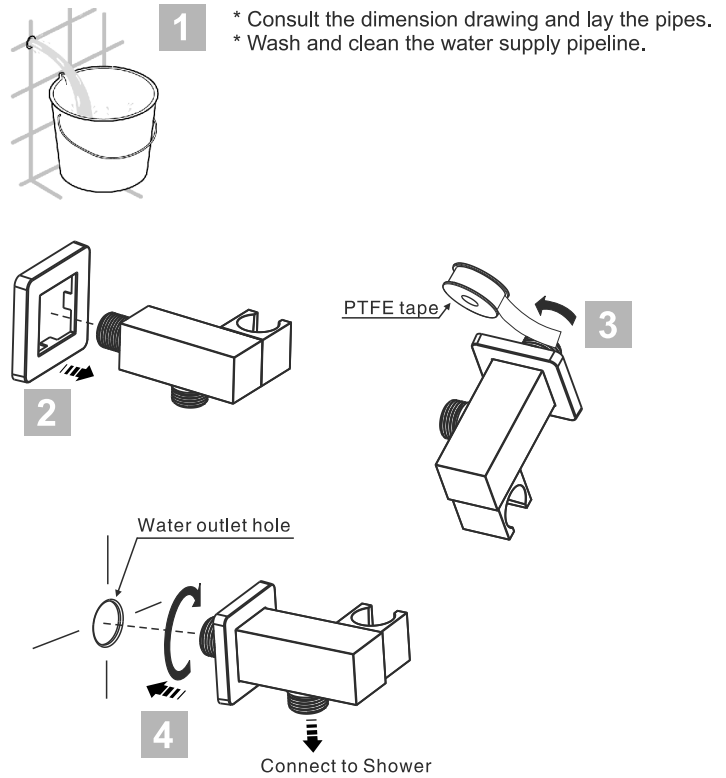

To ensure that your installation proceeds smoothly,
please read this instructions carefully before you begin.

American Standard

FFAS9143-000XXXBF0
FFAS9143-000XXXBT0
Wall Outlet with holder – Square (G1/2")

XXX = AL0 / A00 / DA0 / GL0 / 440 / 500

Installation &
Operation Instruction

Dimension

Installation

Parts List

Notice

Remove all impurity in pipes before beginning to avoid clogging. Connect faucet pipes correctly.

When you repair the faucet you will need to shut off hot/cold water supply by closing the water supply.

Conditions for use

* Water pressure condition: 0.1MPa~0.75MPa

(Recommended: 0.1MPa~0.5MPa)

* Environment Temperature: 1°C~55°C