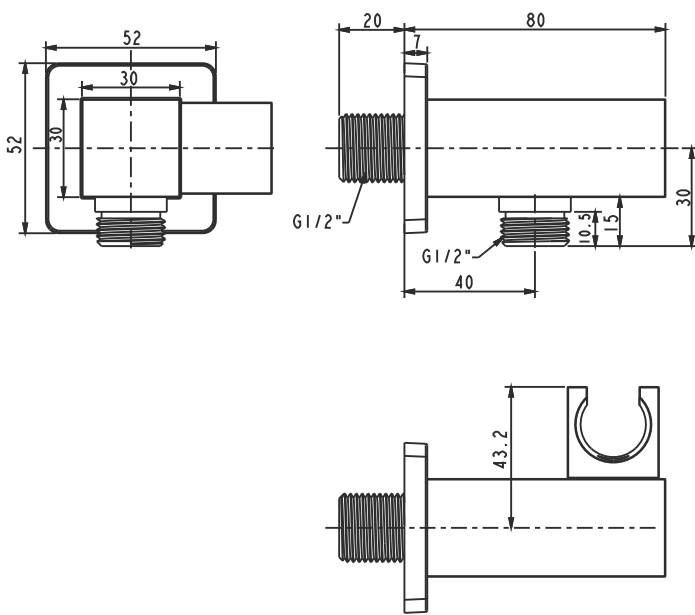

To ensure that your installation proceeds smoothly,
please read this instructions carefully before you begin.

American Standard

FFAS9143-000XXXBF0
FFAS9143-000XXXBT0
Wall Outlet with holder – Square (G1/2")

XXX = AL0 / A00 / DA0 / GL0 / 440 / 500

Installation &
Operation Instruction

Dimension

Installation

Parts List

Notice

Remove all impurity in pipes before beginning to avoid clogging. Connect faucet pipes correctly.