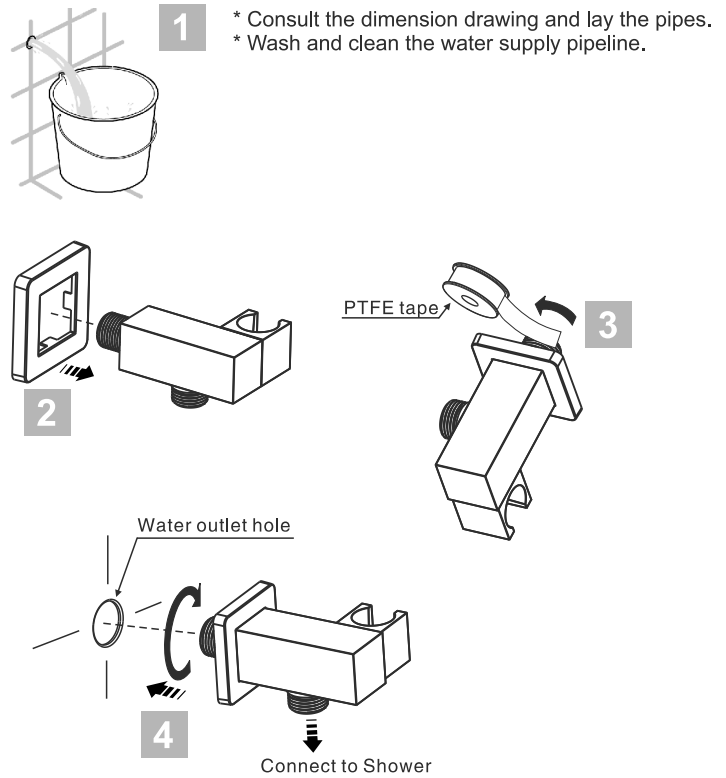

To ensure that your installation proceeds smoothly,
please read this instructions carefully before you begin.

American Standard

FFAS9143-000XXXBF0
FFAS9143-000XXXBT0
Wall Outlet with holder – Square (G1/2")

XXX = AL0 / A00 / DA0 / GL0 / 440 / 500

Installation &
Operation Instruction

Dimension

Installation

Parts List

Notice

Remove all impurity in pipes before beginning to avoid clogging. Connect faucet pipes correctly.

When you repair the faucet you will need to shut off hot/cold water supply by closing the water supply.

Conditions for use

- * Water pressure condition: 0.1MPa~0.75MPa (Recommended: 0.1MPa~0.5MPa)
- * Environment Temperature: 1°C~55°C
- * Not for use as a steam outlet.