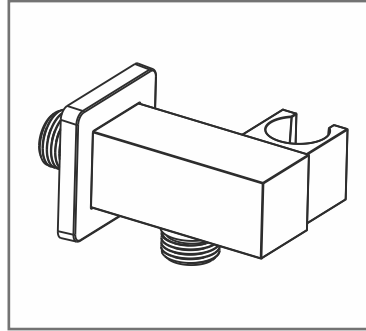

To ensure that your installation proceeds smoothly,
please read this instructions carefully before you begin.

American Standard

FFAS9143-000XXXBF0
FFAS9143-000XXXBT0
Wall Outlet with holder – Square (G1/2")

XXX = AL0 / A00 / DA0 / GL0 / 440 / 500

Installation &
Operation Instruction

Dimension

Installation

Parts List

Notice

Remove all impurity in pipes before beginning to avoid clogging. Connect faucet pipes correctly.