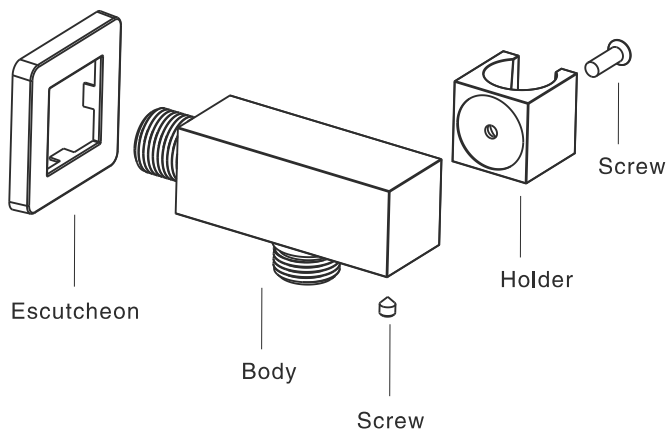

To ensure that your installation proceeds smoothly,
please read this instructions carefully before you begin.

American Standard

FFAS9143-000XXXBF0
FFAS9143-000XXXBT0
Wall Outlet with holder – Square (G1/2")

XXX = AL0 / A00 / DA0 / GL0 / 440 / 500

Installation &
Operation Instruction

Dimension

Installation

Parts List

Notice

Remove all impurity in pipes before beginning to avoid clogging. Connect faucet pipes correctly.

When you repair the faucet you will need to shut off hot/cold water supply by closing the water supply.

Conditions for use

* Water pressure condition: 0.1MPa~0.75MPa

(Recommended: 0.1MPa~0.5MPa)

* Environment Temperature: 1°C~55°C