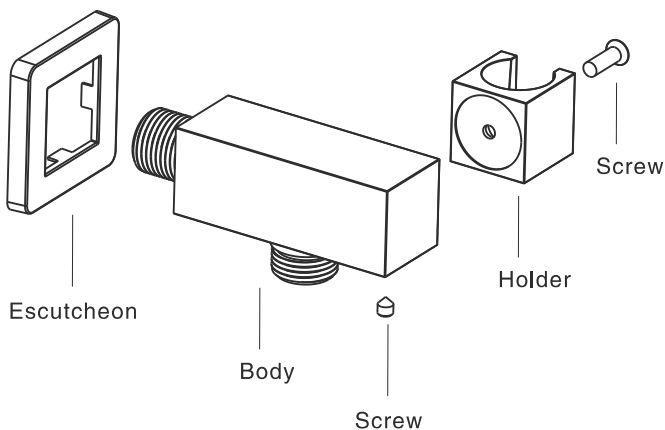

To ensure that your installation proceeds smoothly,
please read this instructions carefully before you begin.

American Standard

FFAS9143-000XXXBF0
FFAS9143-000XXXBT0
Wall Outlet with holder – Square (G1/2")

XXX = AL0 / A00 / DA0 / GL0 / 440 / 500

Installation &
Operation Instruction

Dimension

Installation

Parts List

Notice

Remove all impurity in pipes before beginning to avoid clogging. Connect faucet pipes correctly.

When you repair the faucet you will need to shut off hot/cold water supply by closing the water supply.

Conditions for use

- * Water pressure condition: 0.1MPa~0.75MPa (Recommended: 0.1MPa~0.5MPa)
- * Environment Temperature: 1°C~55°C
- * Not for use as a steam outlet.