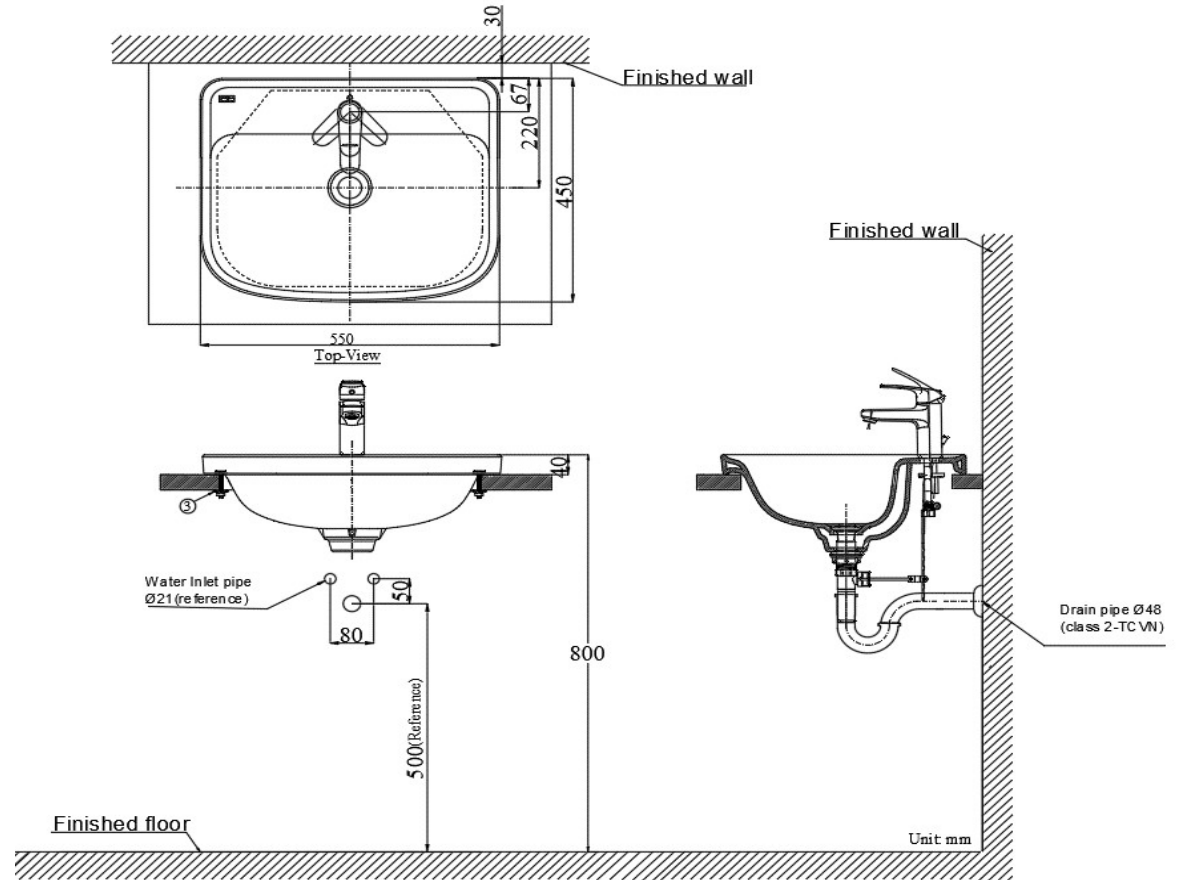

## Product Specification

Product Type	Countertop
Basic Dimension	550*450*195, (40 above the counter)
Certification	Follow Norm checklist
Quality Requirement	American Standard
Faucet Hole	Single hole
Faucet	NA
Water Volume	4.5L(reference)
Components	Fixing bolts
Matching Pedestal	NA
Weight	11.5 Kg (Reference)
Color	Asia White(WH II)
Brand Logo / Color	American Standard
Coated Ceramic	N/A
Material	VC
Similar Model	NA
Package	Carton Box
MFG Location	VINAX
Mold Design	Manual casting
Reference Code	NA
Market	VN/Thai/Indonesia/PHL/Indo-china/Malaysia/Singapore
Other Remark	