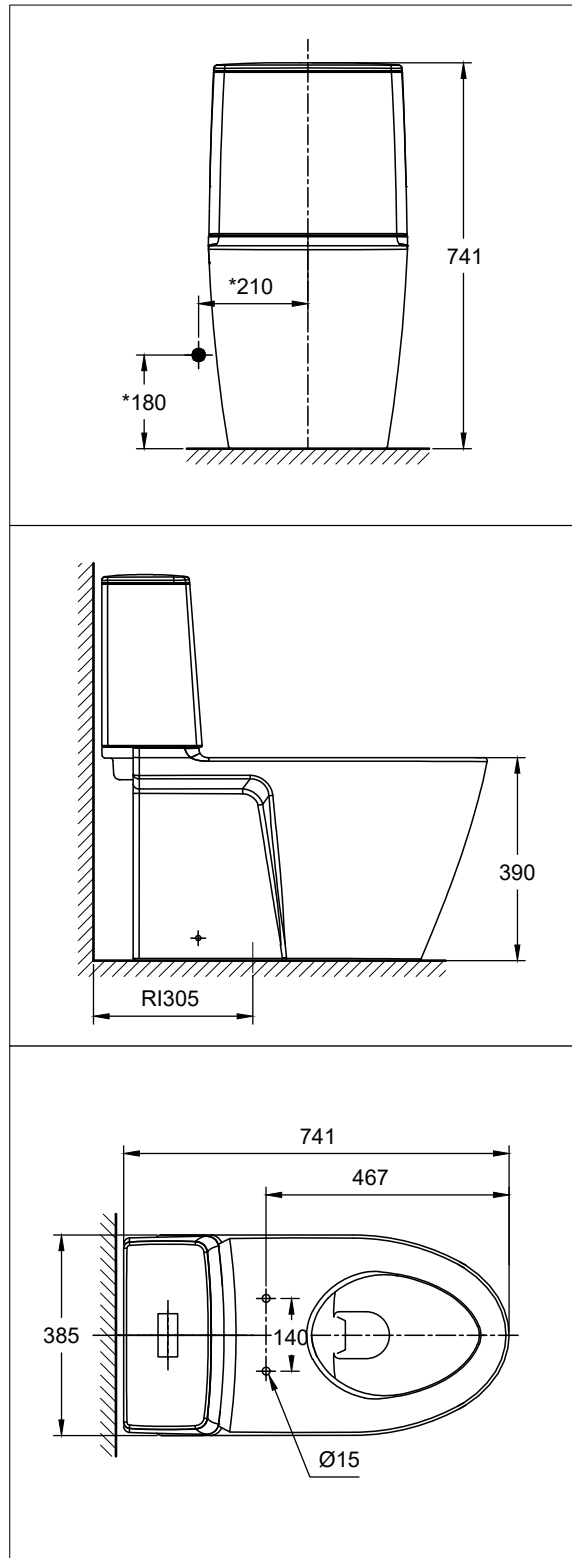

Acacia Evolution

Acacia SupaSleek CC 2.6/4L CBR
CP set WT

Toilet

STYLE SEGMENT

- Modern

KEY SPECIFICATIONS

- Product Dimensions: 385 x 741 x 760 mm
- Installation Type: Floor Mounted
- Flushing System: Double Vortex
- Flushing Platform: Washdown
- Flushing Type: Dual flush
- Flushing Volume: 2.6/4 litre per flush
- Trapway: S Trap
- Rough In: 305 mm
- Trapway Design: Fully Skirted
- Bowl Shape: Elongated
- Water Pressure, Dynamic (MPa): 0 Megapascal
- Water Pressure, Static (MPa): 0.14-0.55 Megapascal
- Material: Vitreous China
- Color Availability: White

SHIPPING WEIGHT

- Net Weight: 56.7 kg
- Gross Weight: 62.2 kg

KEY TECHNOLOGIES AND FEATURES

HYGIENE

- Aqua Ceramic
- ComfortClean
- Double Vortex
- Power Rim

COMFORT

- Comfort Curve Seat
- Comfort Push Button
- Right Height

Acacia SupaSleek CC 2.6/4L CBR
CP set WT

Toilet

Acacia Evolution

Acacia SupaSleek CC 2.6/4L CBR
CP set WT

Toilet

Item	Description	Acacia SupaSleek CC 2.6/4L CBR CP set WT
Dimensions	Product (mm)	385 x 741 x 760 mm
Material & Color	Material	Vitreous China
	Color	White
Bowl	Shape	Elongated
Trapway	Type	S Trap
	Rough-in (mm)	305 mm
	Design	Fully Skirted
Flushing	System	Double Vortex
	Type	Dual flush
	Platform	Washdown
	Volume	2.6/4 litre per flush
Water Pressure	Dynamic (MPa)	0 Megapascal
	Static (MPa)	0.14-0.55 Megapascal
Installation	Type	Floor Mounted
Components	Toilet Seat Included	Yes
Shipping	Net Weight (kg)	56.7 kg
	Gross Weight (kg)	62.2 kg
	Product Weight (kg)	56.93 kg
	Dimensions (mm)	435 x 1000 x 560 mm