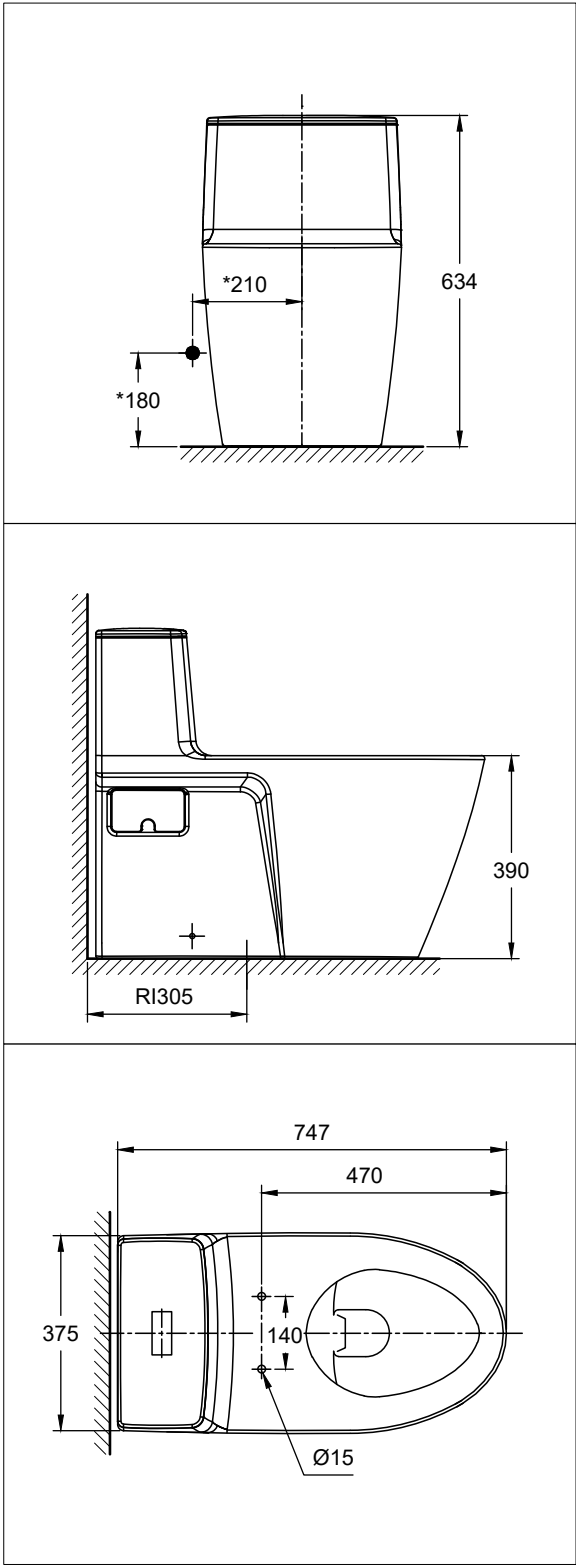

Acacia Evolution

Acacia SupaSleek OP 2.6/4L CBR
CP set WT

Toilet

STYLE SEGMENT

- Modern

KEY SPECIFICATIONS

- Product Dimensions: 385 x 747 x 634 mm
- Installation Type: Floor Mounted
- Flushing System: Double Vortex
- Flushing Platform: Washdown
- Flushing Type: Dual flush
- Flushing Volume: 2.6/4 litre per flush
- Trapway: S Trap
- Rough In: 305 mm
- Trapway Design: Fully Skirted
- Bowl Shape: Elongated
- Water Pressure, Dynamic (MPa): 0 Megapascal
- Water Pressure, Static (MPa): 0.14-0.55 Megapascal
- Material: Vitreous China
- Color Availability: White

SHIPPING WEIGHT

- Net Weight: 56.6 kg
- Gross Weight: 62.1 kg

KEY TECHNOLOGIES AND FEATURES

HYGIENE

- Aqua Ceramic
- ComfortClean
- Power Rim
- Double Vortex

COMFORT

- Comfort Curve Seat
- Comfort Push Button
- Right Height

Acacia Evolution

Acacia SupaSleek OP 2.6/4L CBR
CP set WT

Toilet

Item	Description	Acacia SupaSleek OP 2.6/4L CBR CP set WT
Dimensions	Product (mm)	385 x 747 x 634 mm
Material & Color	Material	Vitreous China
	Color	White
Bowl	Shape	Elongated
Trapway	Type	S Trap
	Rough-in (mm)	305 mm
	Design	Fully Skirted
Flushing	System	Double Vortex
	Type	Dual flush
	Platform	Washdown
	Volume	2.6/4 litre per flush
Water Pressure	Dynamic (MPa)	0 Megapascal
	Static (MPa)	0.14-0.55 Megapascal
Installation	Type	Floor Mounted
Components	Toilet Seat Included	Yes
Shipping	Net Weight (kg)	56.6 kg
	Gross Weight (kg)	62.1 kg
	Product Weight (kg)	55.4 kg
	Dimensions (mm)	435 x 1000 x 560 mm