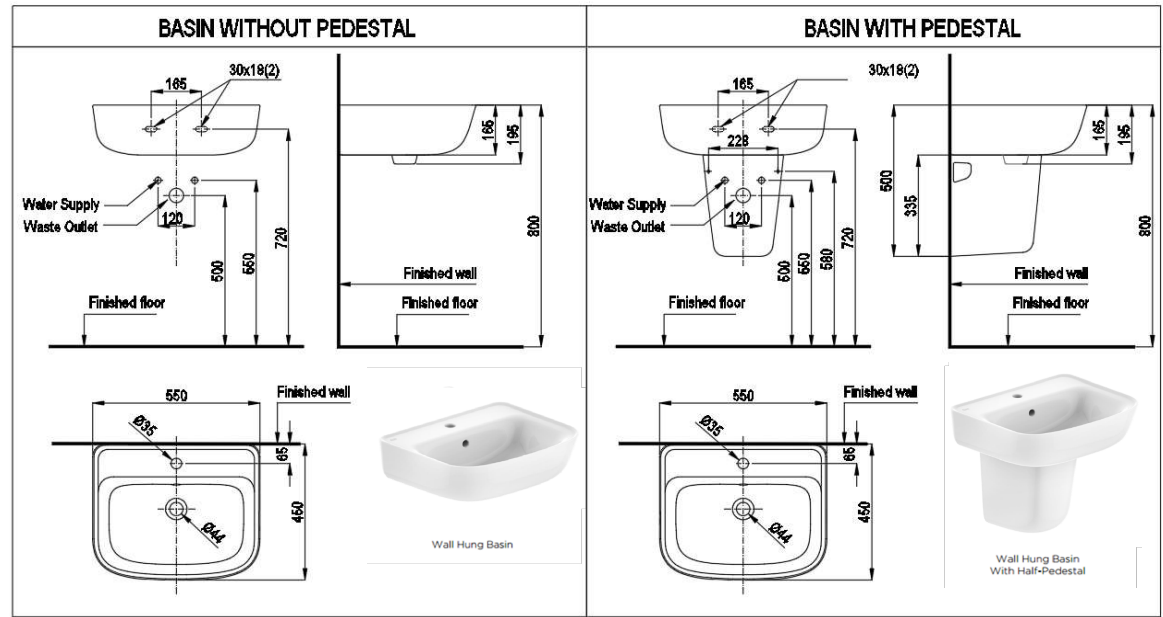

SPECIFICATION SHEET OF BASIN

Product Type	WH basin
Basic Dimension	550*450*195
Certification	Follow Norm checklist
Quality Requirement	American Standard
Faucet Hole	Single hole
Faucet	NA
Water Volume	TBC
Components	fixing bolts
Matching Pedestal	Yes (L-298V)
Weight	20kg
Color	Asia White(WH II)
Brand Logo / Color	American Standard
Coated Ceramic	NA
Material	VC
Similar Model	NA
Package	Carton Box
MFG Location	w/o Ped: HANOI/IAC w/ Ped: HANOI
Mold Design	Bank Casting
Reference Code	NA
Market	VN/Thai/Indonesia/PHL/Indo- china/Malaysia/Singapore
Other Remark	

Article NO.	Description
New SKU#37	Metrica WH basin for PHL market
New SKU#38	Metrica WH basin for Thai market
New SKU#39	Metrica WH basin for VN market
New SKU#40	Metrica WH basin for Malaysia market
New SKU#41	Metrica WH basin for Indonesia market
New SKU#42	Metrica WH basin for Indochina & SG market

Article NO.	Description
New SKU#43	Metrica WH w/ pedestal basin for VN market
New SKU#44	Metrica WH w/ pedestal basin for PHL market
New SKU#45	Metrica WH w/ pedestal basin for Thai market
New SKU#46	Metrica WH w/ pedestal basin for Malaysia market
New SKU#47	Metrica WH w/ pedestal basin for Indonesia market
New SKU#48	Metrica WH w/ pedestal basin for Indochina market

LIXIL Link to Good Living

Document No.: [ARD-FG-SPXXXX](#)
Metrica WH lava (with Ped)

Document Type:	Finished Goods Specification	Revision:	A.1
Issued by:	Gordon Hu	Approved by:	
Customer:	American Standard	MFG:	HANOI/India
Develop:	Asia R&D	Release Date:	2021.11.17