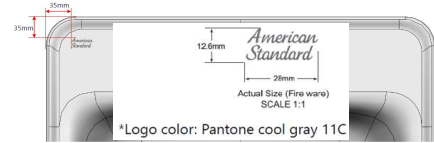

SPECIFICATION SHEET OF BASIN

Product Type	WH basin
Basic Dimension	550*450*195
Certification	Follow Norm checklist
Quality Requirement	American Standard
Faucet Hole	Single hole
Faucet	NA
Water Volume	TBC
Components	fixing bolts
Matching Pedestal	Yes (L-298V)
Weight	20kg
Color	Asia White(WH II)
Brand Logo / Color	American Standard
Coated Ceramic	NA
Material	VC
Similar Model	NA
Package	Carton Box
MFG Location	w/o Ped: HANOI/IAC w/ Ped: HANOI
Mold Design	Bank Casting
Reference Code	NA
Market	VN/Thai/Indonesia/PHL/Indo- china/Malaysia/Singapore
Other Remark	