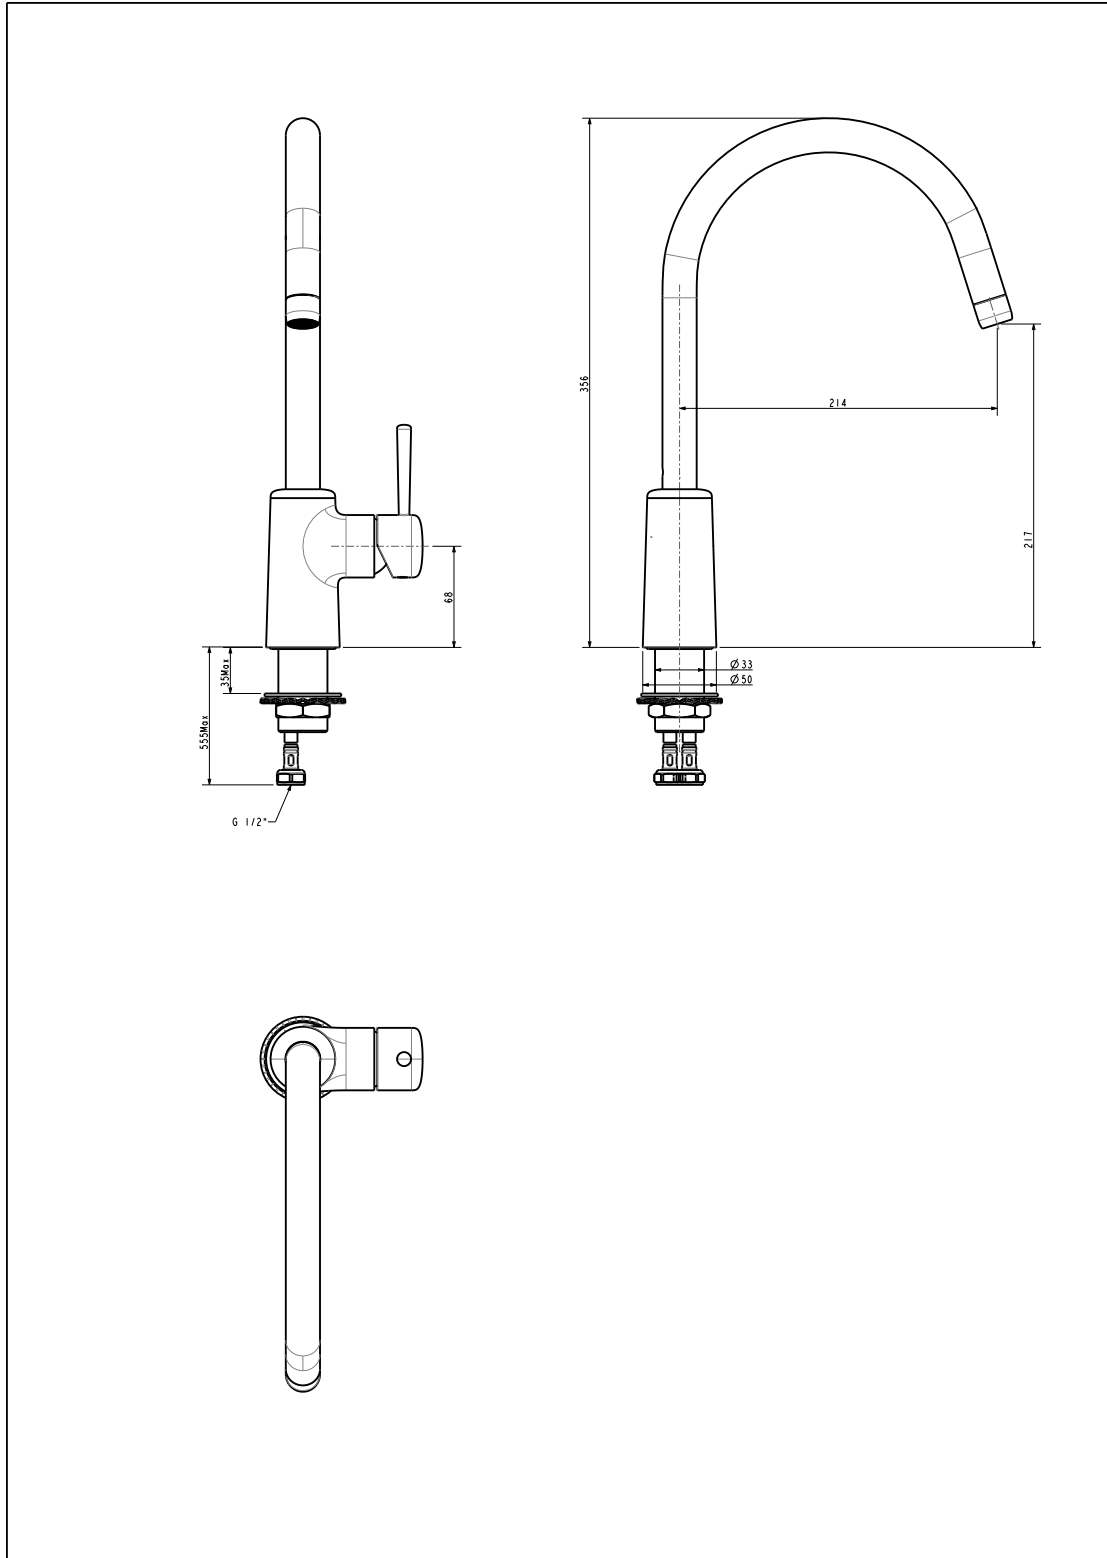

1009080000

No Collection -AS Agate Kitchen Faucet

STYLE SEGMENT

- Contemporary

KEY SPECIFICATIONS

- Product Description:
- Colour: Chrome
- Faucet Type: Mixer
- Spout Type: Arc
- Flow Rate: 3.8 litre per minute
- Connection Size (inches): G 1/2

Agate Kitchen Faucet

1009080000

No Collection -AS

Agate Kitchen Faucet

Product	Description	
	Weight (kg)	1.4 kg
	Finish	Chrome N/A
	Flow Rate	3.8 litre per minute
	Mounting Location	Deck Mount
Material & Color	Material	Others
	Color	Chrome
Faucet	Type	Mixer
	No. of Holes Required	1
Connection	Size (mm)	21
	Size (inches)	G 1/2
Handle	Material	Zinc Die Cast
	Type	Lever
	No. of Handles	1
Components	Drain Included	No
	Included	n/a
	Excluded	n/a
Spout	Hose Thread in Spout	No
	Dimensions (mm)	Spout Reach: 214, Spout Height: 217
	Type	No
Valve	Type	Ceramic