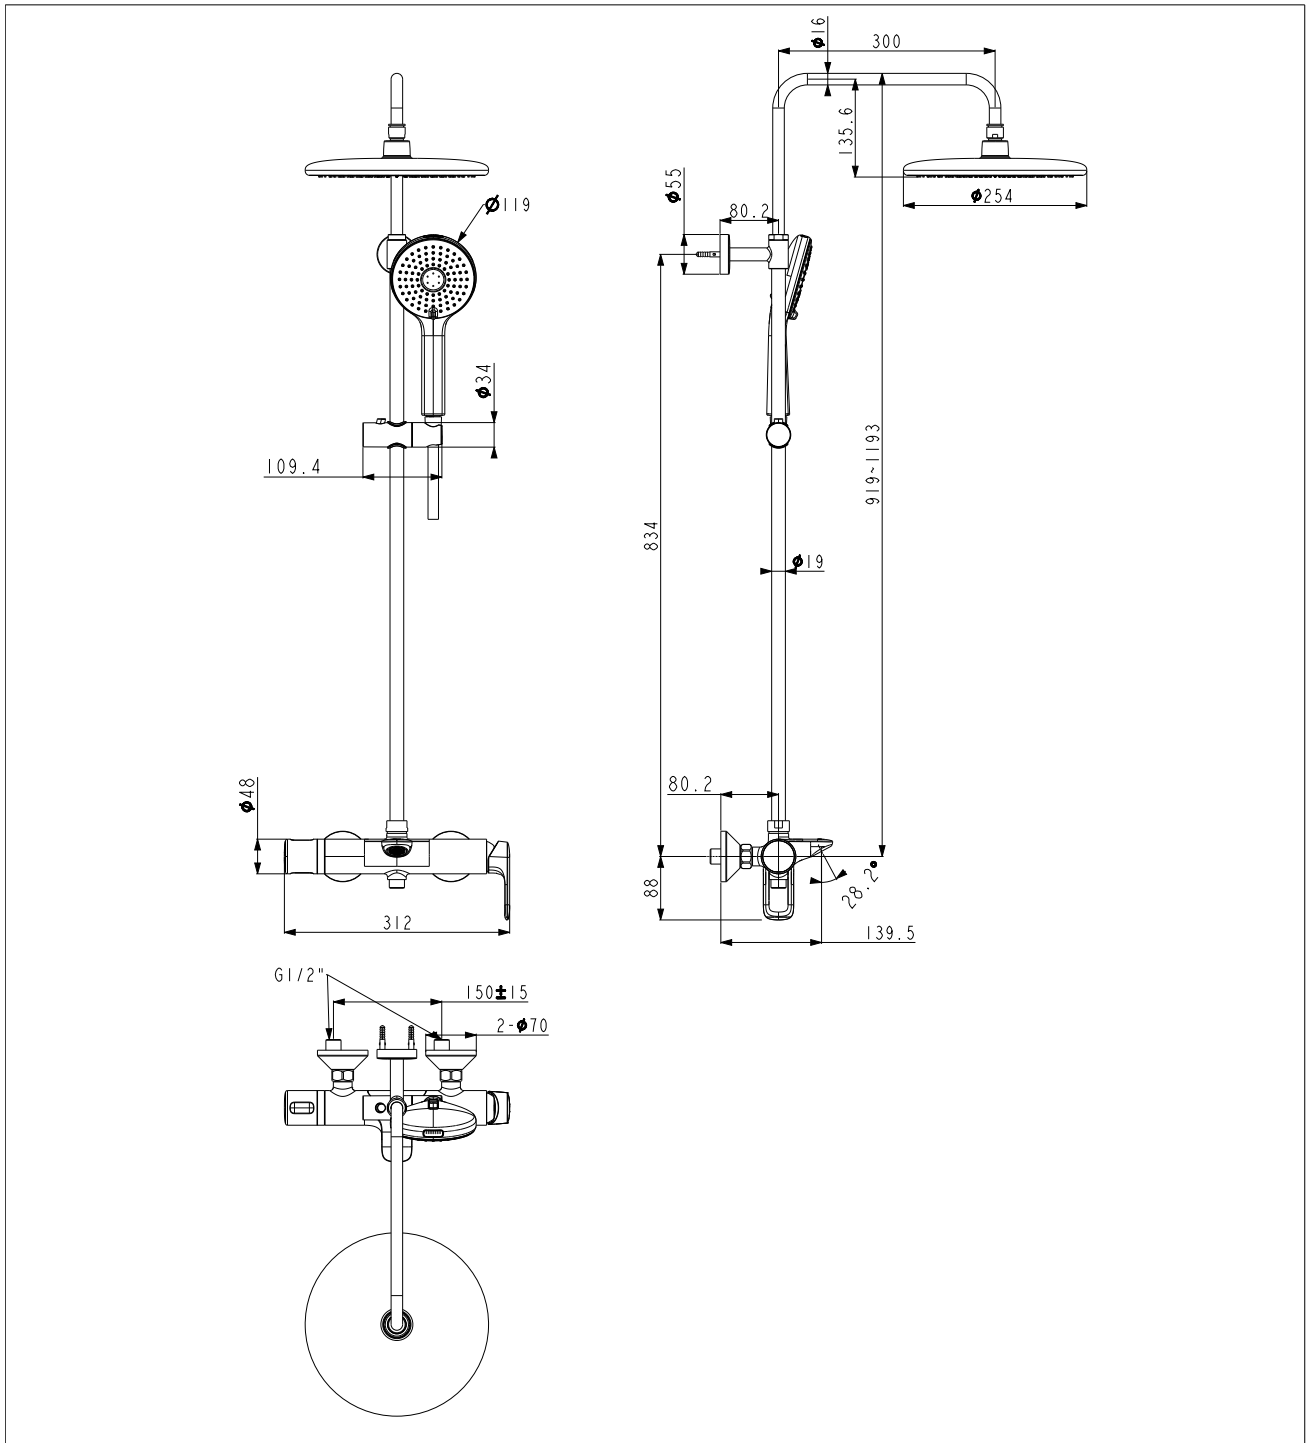

FFAS1M72-601500BF0

Loven

Loven 3 Ways Rain Shower System

STYLE SEGMENT

- Modern

KEY SPECIFICATIONS

- Product Description: Loven 3 Ways Rain Shower System
- Product Dimensions: 1281x312x155
- Flow Rate: 4.3
- Showerhead Diameter: 250
- Showerhead Material: Plastic
- Showerhead Flow Rate: 5.2 L/Min
- Connection Size (mm): 21
- Includes Bathroom Faucet: Yes
- Bath Shower: Rough-in Valve Connection Size: G1/2
- Body Shower Included: Yes
- Base Finish: Chrome
- Base Material: Zinc Die Cast
- Additional Components Included: Shower hose and shower holder

Loven 3 Ways Rain Shower System

FFAS1M72-601500BF0

Loven

Loven 3 Ways Rain Shower System

Product	Description	Loven 3 Ways Rain Shower System
	Weight (kg)	5.68
	Dimensions (mm)	1281x312x155
	Finish	Chrome
	Material	Zinc Die Cast
	Flow Rate	4.3
Showerhead	Face Diameter (mm)	250
	Flow Rate	5.2 L/Min
	Included	Yes
	Material	Plastic
Connection	Size (mm)	21
	Size (inches)	G1/2
Components	Additional Components Included	Shower hose and shower holder
	Body Shower Included	Yes
	Hand Shower Included	Yes
	Includes Bathroom Faucet	Yes
	Includes Handle	Yes
	Excluded	Pop-up
Rough In Valve	Included	Yes
	Compatible Type	N/A
	Bath Shower: Rough-in Valve Connection Size (mm)	G1/2