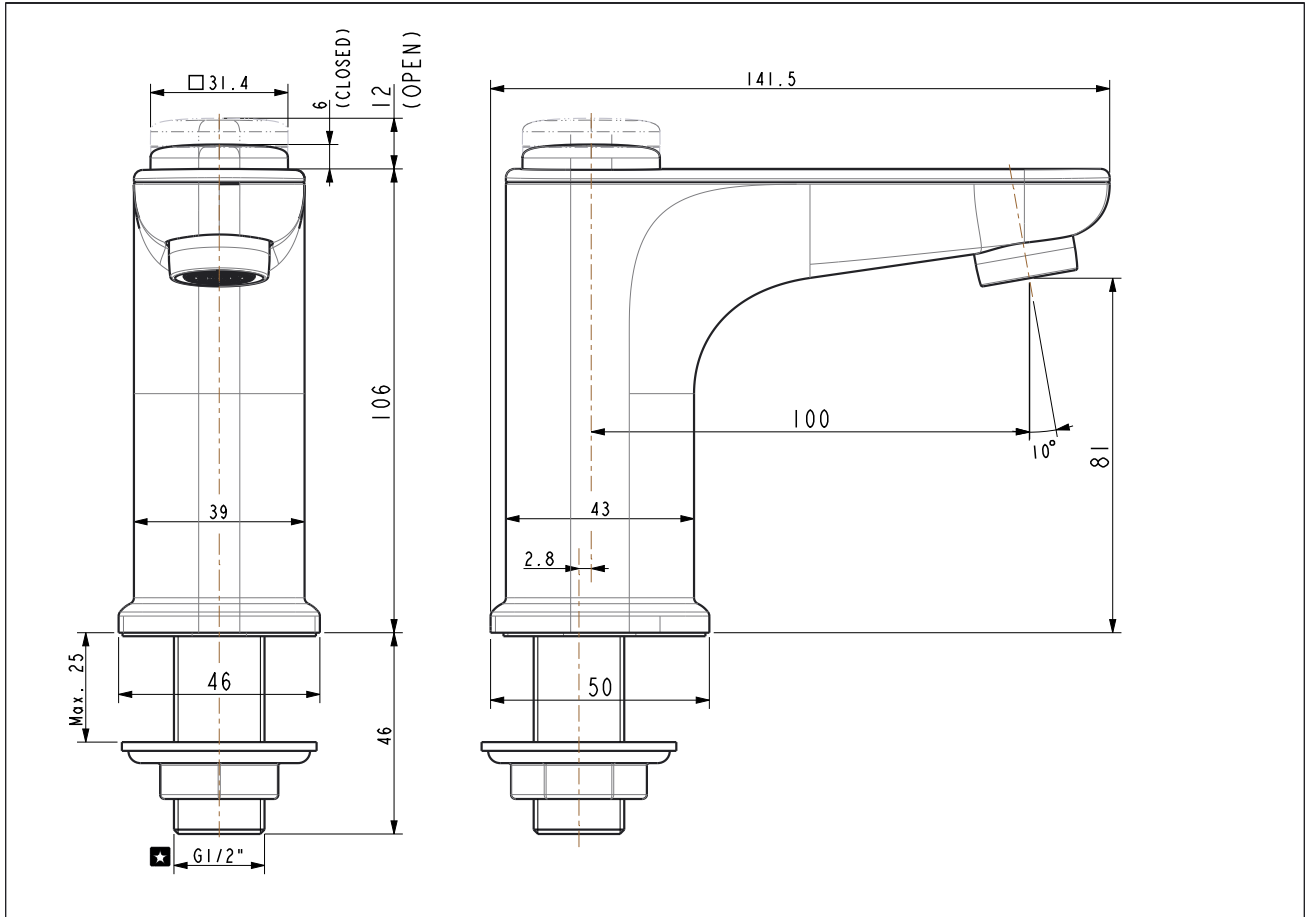

FFAST823-109500BF0

American Standard

EasyFlo

EasyFLO Basin Mono (Chromed)-
EXP

Basin Faucet