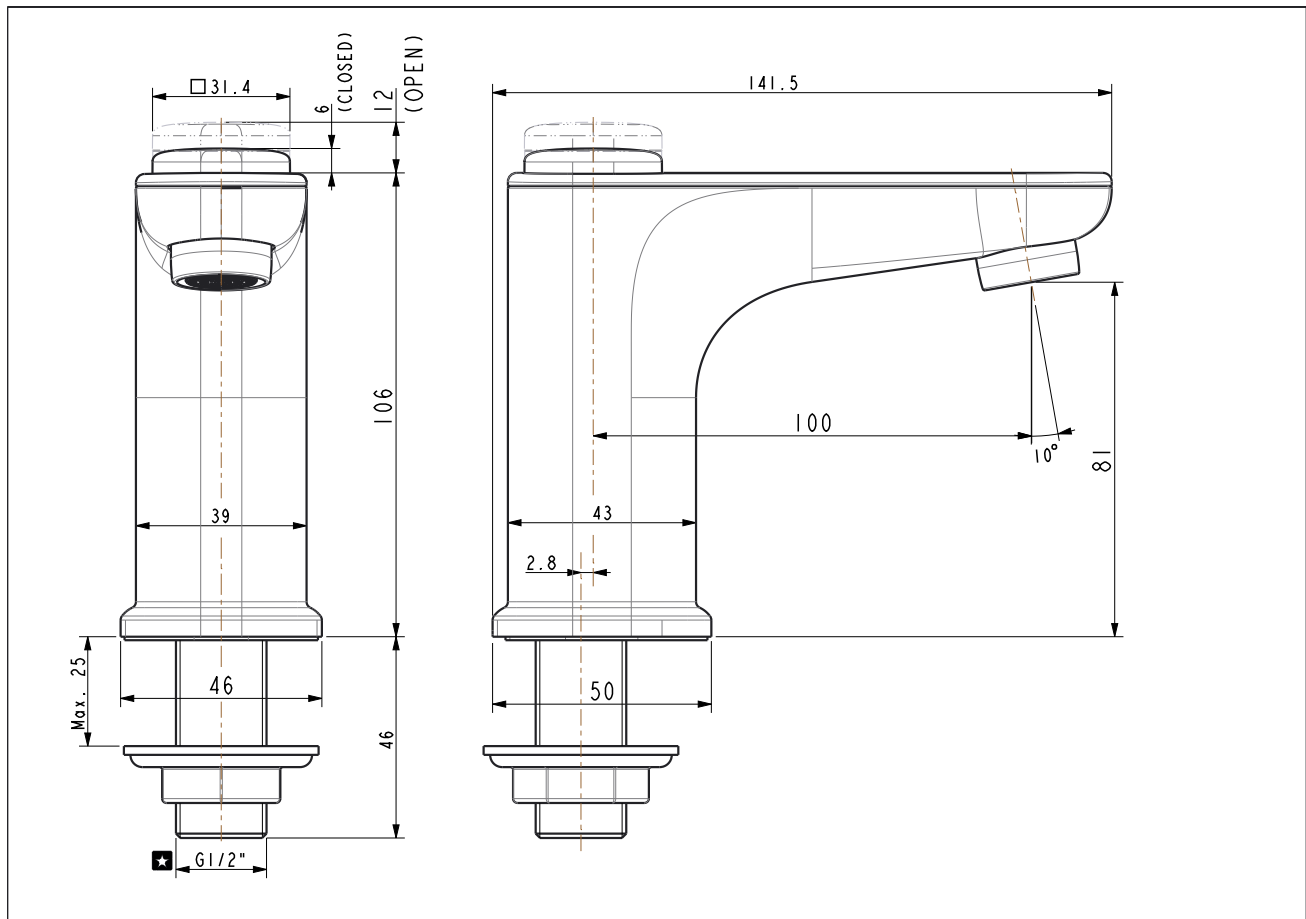

FFAST823-109440BF0

American Standard

EasyFlo

EasyFLO Basin Mono (Matt Black)-EXP

Basin Faucet