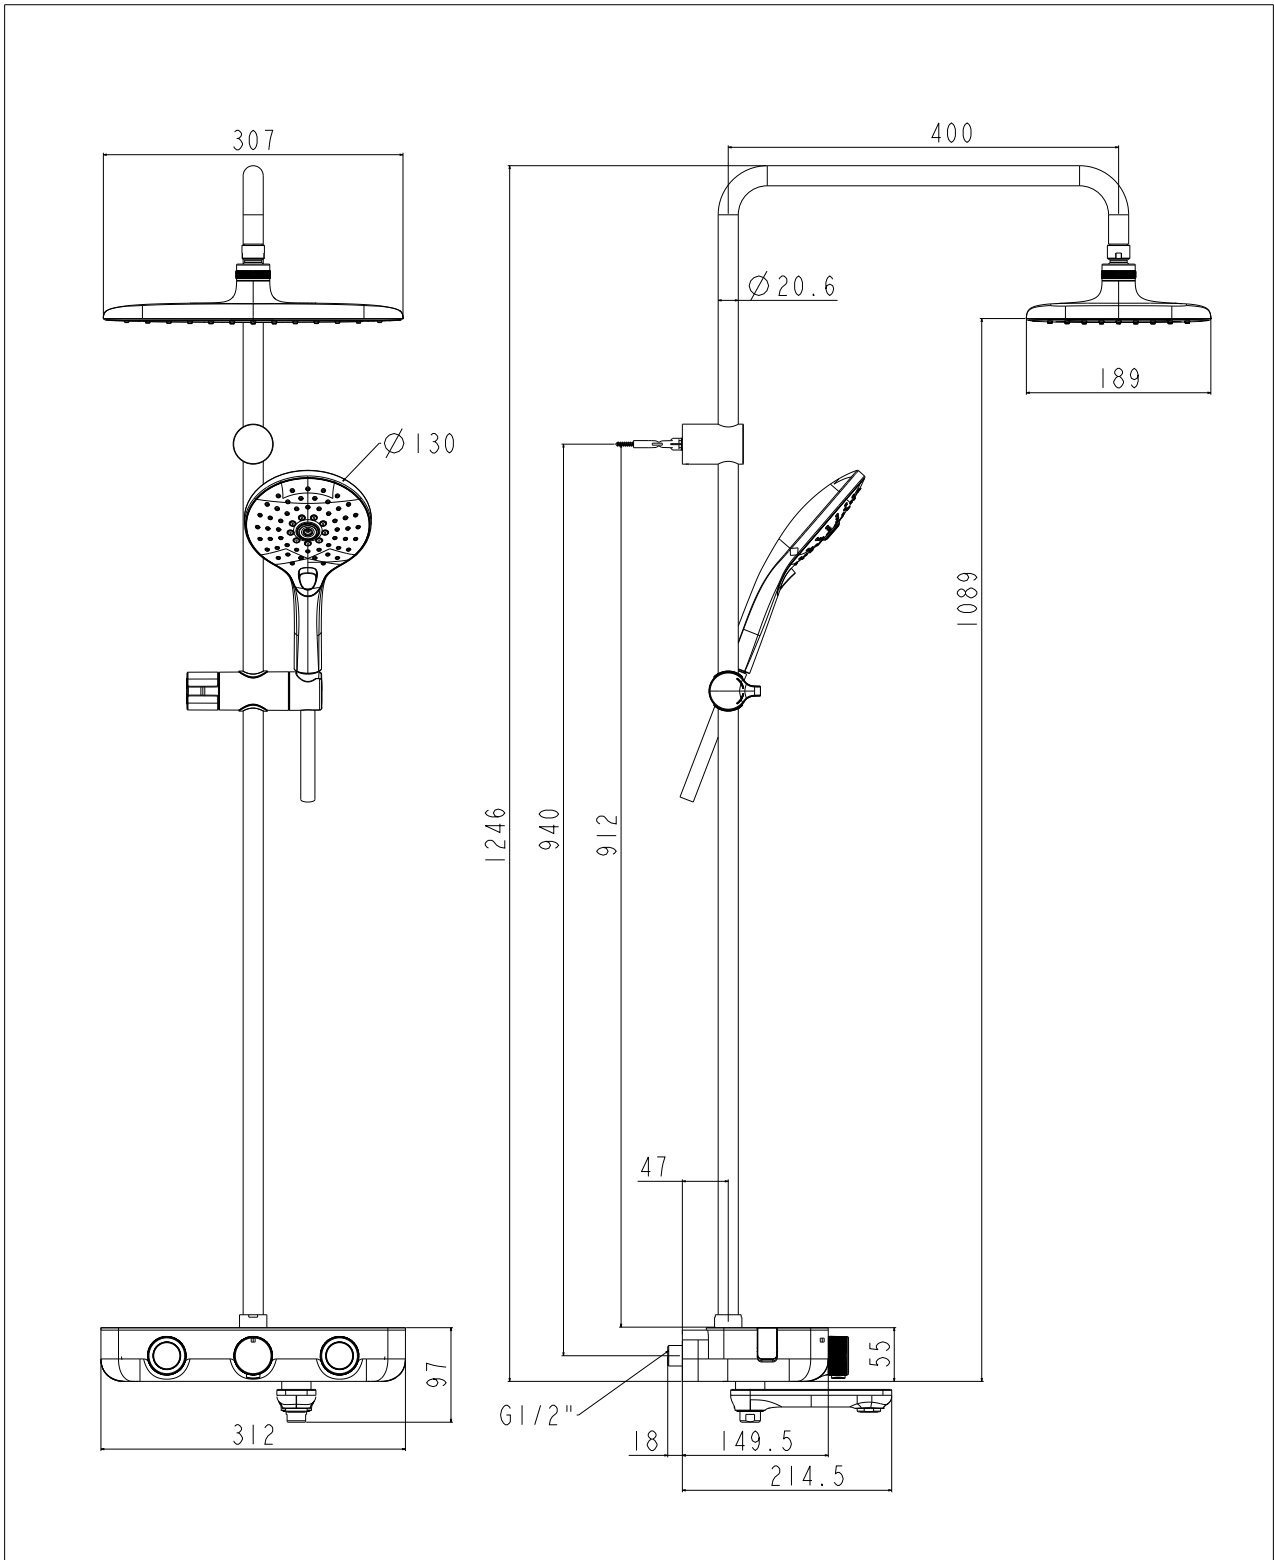

EasySET

Thermostat

EasySET Exposed Auto Temperature Shower System (3-Way)

STYLE SEGMENT

- Contemporary

KEY SPECIFICATIONS

- Product Description: EasySET Exposed Auto Temperature Shower System (3-way)
- Product Dimensions: 312*214*1246 mm
- Exposed/Concealed Body: Exposed
- Finish: Chrome
- Flow Rate: hand shower 4.2L/min,head shower 5.94 L/min,spout 12.1 L/min litre per minute
- Water Pressure, Dynamic (MPa): 0.1~0.5 Megapascal
- Water Pressure, Static (MPa): 0.1~0.5 Megapascal
- Max Water Temperature (°C): 49
- Excluded Components: N/A

- QB/T 2806-2017

EasySET

Thermostat

EasySET Exposed Auto Temperature Shower System (3-Way)

EasySET**Thermostat****EasySET Exposed Auto Temperature Shower System (3-Way)**

Product	Description	EasySET Exposed Auto Temperature Shower System (3-way)
	Weight (kg)	7.5 kg
	Dimensions (mm)	312*214*1246 mm
	Finish	Chrome
	Flow Rate	hand shower 4.2L/min,head shower 5.94 L/min,spout 12.1 L/min litre per minute
	Material	Brass
Body	Exposed/Concealed	Exposed
Water Pressure	Dynamic (MPa)	0.1~0.5 Megapascal
	Static (MPa)	0.1~0.5 Megapascal
Max Water Temperature	Temperature (°C)	49
Components	Included	hand shower,head shower, shower kit
	Excluded	N/A