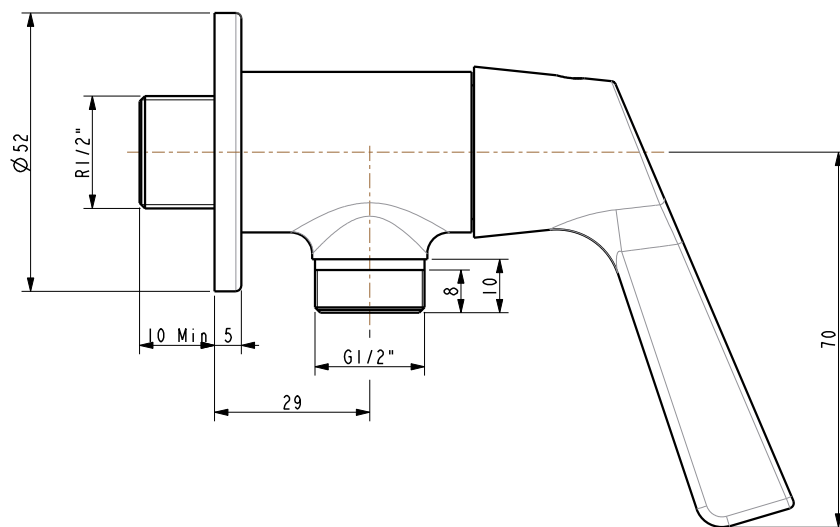

Winston

Winston Exposed Shower Mono
(Lever Handl

Bath & Shower
Faucet

Winston

Winston Exposed Shower Mono (Lever Handl

Bath & Shower
Faucet

Product	Description	FFAST604-701500BV0
	Weight (kg)	0.33 kg
	Dimensions (mm)	Contact us for more information
	Finish	Chrome
	Flow Rate	9.5L/min litre per minute
	Mounting Location	Wall Mount
Material & Color	Material	Brass
	Color	Chrome
Bathroom Faucet	Type	Shower
Faucet	Type	Mono
Connection	Size (mm)	DN15 mm
	Size (inches)	G1/2 in
Handle	Material	Zinc Die Cast
	Type	Lever
	No. of Handles	1
Components	Hand Shower Included	No
	Included	N/A
	Excluded	N/A
Installation	Number of Holes Required	1
Valve	Type	Ceramic