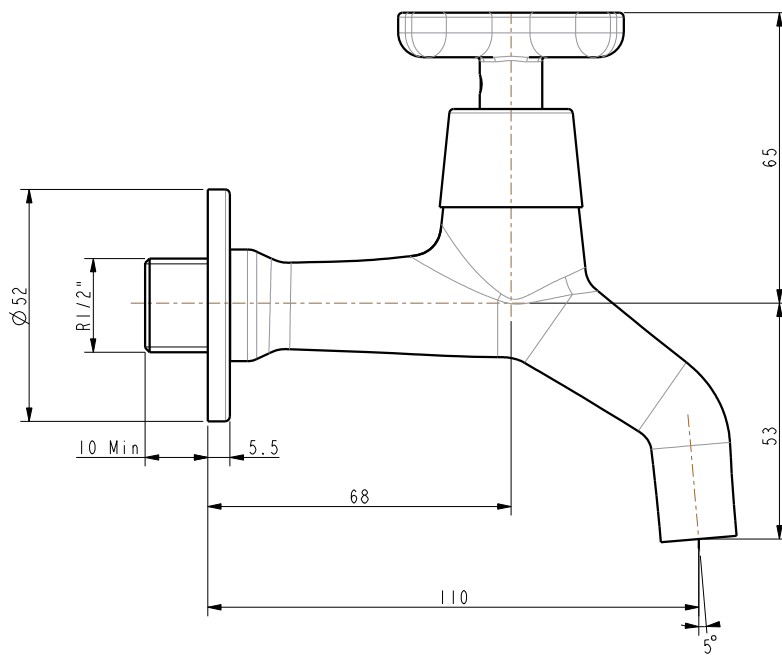

Winston

Winston Wall Tap (Cross Handle)

Bath & Shower
Faucet

STYLE SEGMENT

- Contemporary

KEY SPECIFICATIONS

- Product Description: Winston Wall Tap (Cross Handle)
- Bathroom Faucet Type: Wall Tap
- Colour: Chrome
- Hand Shower Included: No
- Flow Rate: 10.9L/min litre per minute

STANDARDS AND CERTIFICATIONS

- N/A

FFAST702-000500BV0

American Standard

Winston

Winston Wall Tap (Cross Handle)

Bath & Shower
Faucet

Winston

Winston Wall Tap (Cross Handle)

Bath & Shower
Faucet

Product	Description	Winston Wall Tap (Cross Handle)
	Weight (kg)	0.39 kg
	Dimensions (mm)	Contact us for more information
	Finish	Chrome
	Flow Rate	10.9L/min litre per minute
	Mounting Location	Wall Mount
Material & Color	Material	Brass
	Color	Chrome
Bathroom Faucet	Type	Wall Tap
Faucet	Type	Mono
Connection	Size (mm)	DN15 mm
	Size (inches)	G1/2 in
Handle	Material	Zinc Die Cast
	Type	Cross
	No. of Handles	1
Components	Hand Shower Included	No
	Included	N/A
	Excluded	N/A
Installation	Number of Holes Required	1
Valve	Type	Ceramic