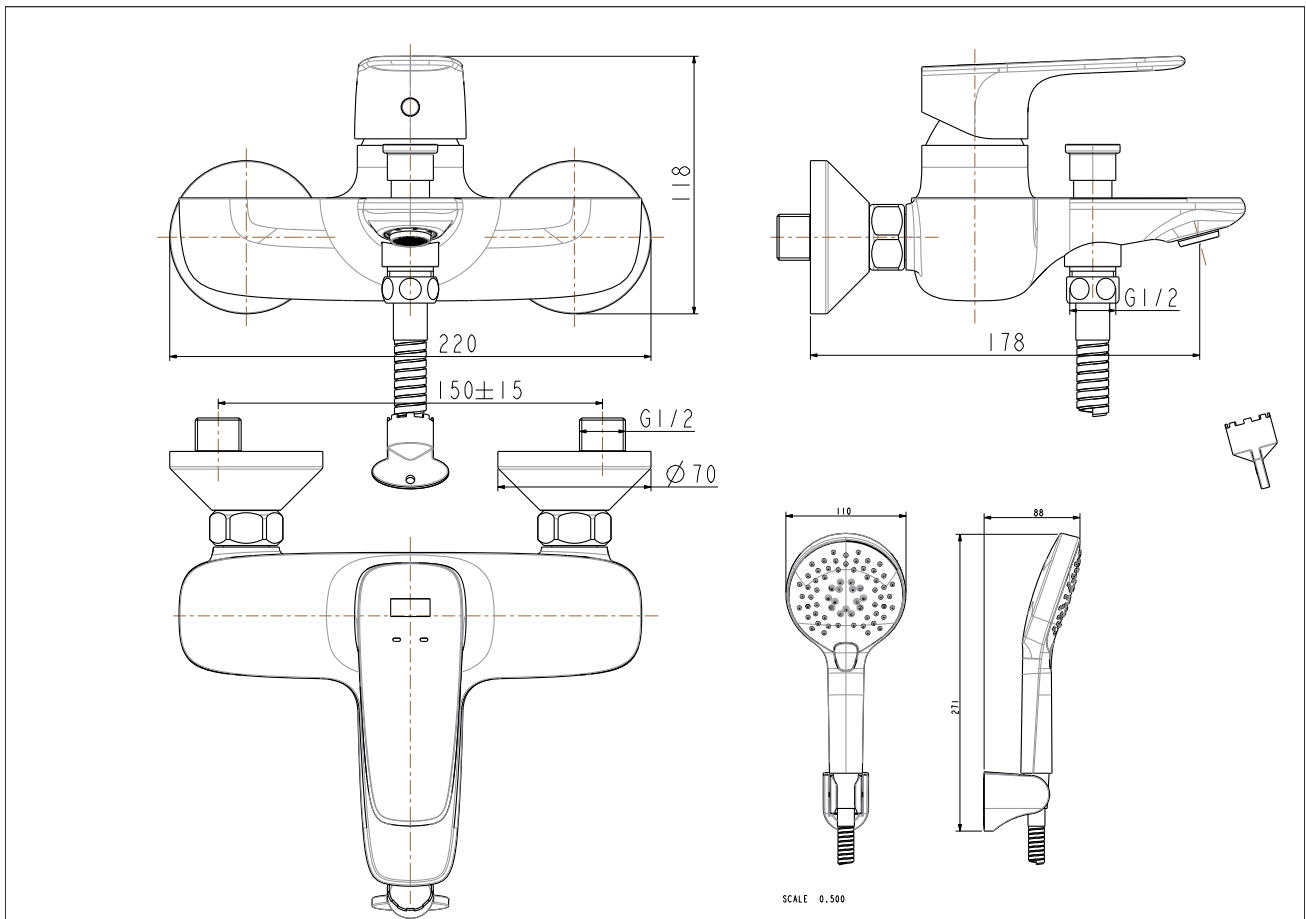

## Signature

Signature Exposed BS Mixer W/  
Shower KitBath & Shower  
Faucet

<b>Product</b>	Description	FFAS1711-601500BF0
	Weight (kg)	3.3 kg
	Dimensions (mm)	N/A mm
	Finish	Chrome
	Flow Rate	0.1MPa: 8.5L/min for spout litre per minute
	Mounting Location	Wall Mount
<b>Material &amp; Color</b>	Material	Brass
	Color	Chrome
<b>Bathroom Faucet</b>	Type	Exposed Bath & Shower
<b>Faucet</b>	Type	Mixer
<b>Connection</b>	Size (mm)	DN15 mm
	Size (inches)	G1/2 in
<b>Handle</b>	Material	Zinc Die Cast
	Type	Lever
	No. of Handles	1
<b>Components</b>	Hand Shower Included	No
	Included	N/A
	Excluded	N/A
<b>Installation</b>	Number of Holes Required	2
<b>Valve</b>	Type	Ceramic