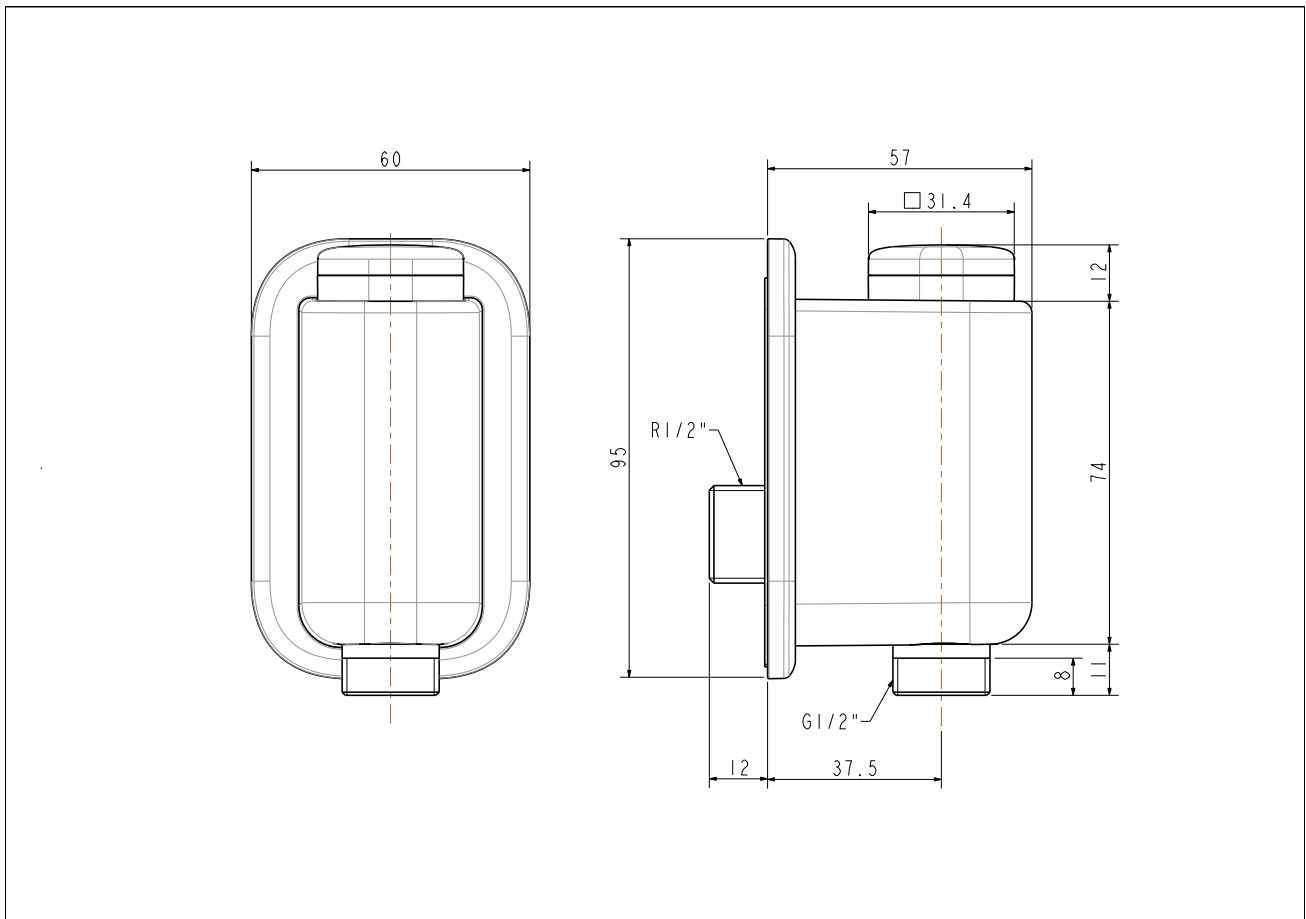

- TIS 2067-2552
- GB 18145-2014

FFAST825-709090BT0

American Standard

EasyFlo

EasyFLO Exposed Shower Mono
(Glossy Whit

Bath & Shower
Faucet

EasyFlo

EasyFLO Exposed Shower Mono
(Glossy WhitBath & Shower
Faucet

Product	Description	EasyFLO Exposed Shower Mono (Glossy White)-TH
	Weight (kg)	0.32 kg
	Dimensions (mm)	37.5 mm
	Finish	Lacquer
	Flow Rate	7.67(Water Press 0.1MPa) litre per minute
	Mounting Location	Wall Mount
Material & Color	Material	Plastic
	Color	White
Bathroom Faucet	Type	Bath & Shower
Faucet	Type	Mono
Connection	Size (mm)	DN15 mm
	Size (inches)	R1/2 in
Handle	Material	Plastic/Brass
	Type	Push Button
	No. of Handles	1
Components	Hand Shower Included	No
	Included	N/A
	Excluded	N/A
Installation	Number of Holes Required	1
Valve	Type	Push button