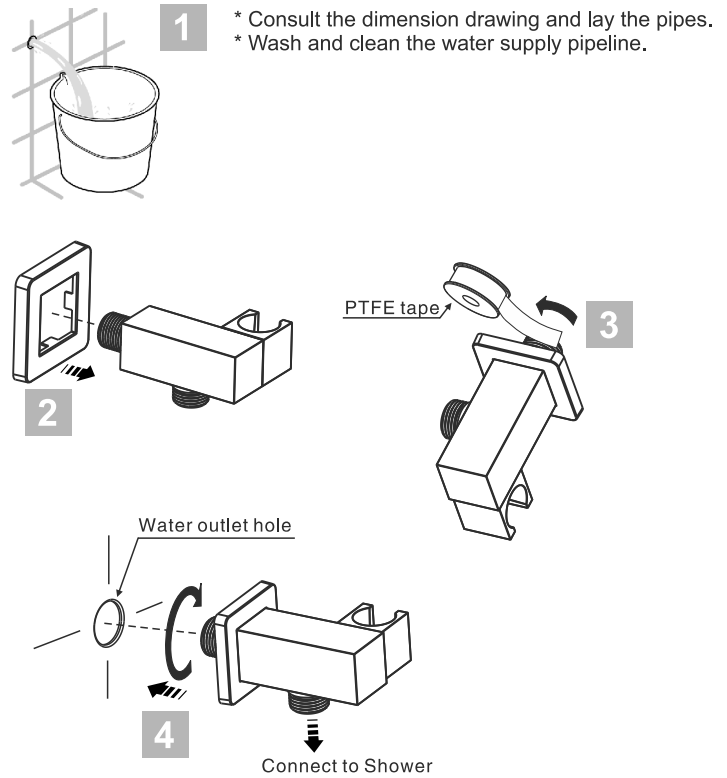

To ensure that your installation proceeds smoothly, please read this instructions carefully before you begin.

American Standard

FFAS9143-000XXXBF0
 FFAS9143-000XXXBT0
 Wall Outlet with holder – Square (G1/2")

XXX = AL0 / A00 / DA0 / GL0 / 440 / 500

Installation & Operation Instruction

Dimension

Installation

Parts List

Notice

Remove all impurity in pipes before beginning to avoid clogging. Connect faucet pipes correctly.

When you repair the faucet you will need to shut off hot/cold water supply by closing the water supply.

Conditions for use

- * Water pressure condition: 0.1MPa~0.75MPa (Recommended: 0.1MPa~0.5MPa)
- * Environment Temperature: 1°C~55°C
- * Not for use as a steam outlet.