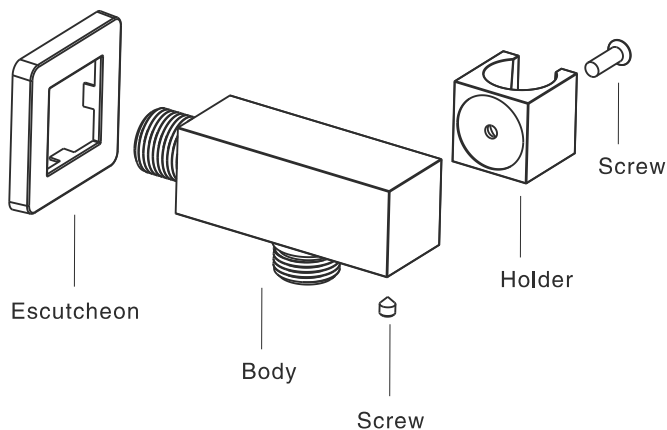

To ensure that your installation proceeds smoothly, please read this instructions carefully before you begin.

American Standard

FFAS9143-000XXXBF0
 FFAS9143-000XXXBT0
 Wall Outlet with holder – Square (G1/2")

XXX = AL0 / A00 / DA0 / GL0 / 440 / 500

Installation & Operation Instruction

Dimension

Installation

Parts List

Notice

Remove all impurity in pipes before beginning to avoid clogging. Connect faucet pipes correctly.

When you repair the faucet you will need to shut off hot/cold water supply by closing the water supply.

Conditions for use

- * Water pressure condition: 0.1MPa~0.75MPa (Recommended: 0.1MPa~0.5MPa)
- * Environment Temperature: 1°C~55°C
- * Not for use as a steam outlet.