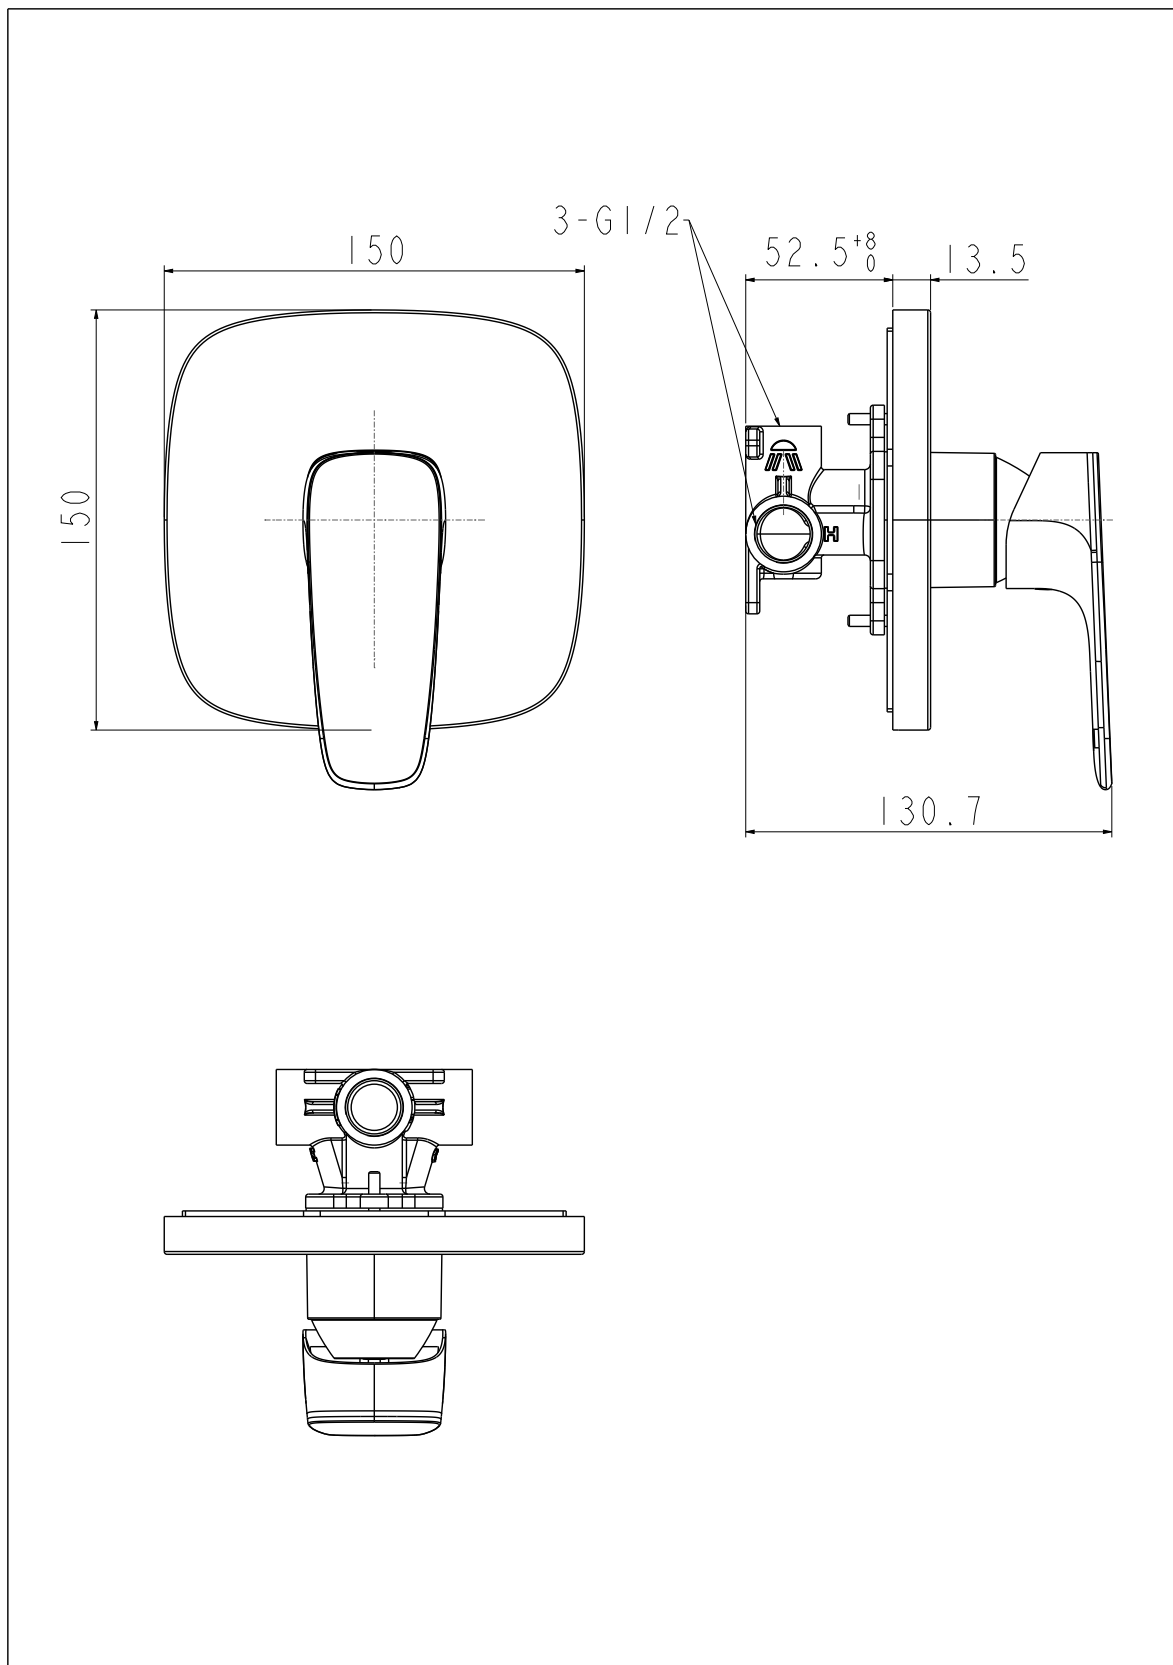

FFAS1722-709A00BTO

Signature

Signature Concealed Shower Mixer_A00

STYLE SEGMENT

- Modern

KEY SPECIFICATIONS

- Product Description: Signature Concealed Shower Mixer_A00
- Bathroom Faucet Type: Concealed Shower
- Colour: Hard Graphite
- Hand Shower Included: No
- Flow Rate: Shower,13.5

Signature Concealed Shower Mixer_A00

FFAS1722-709A00BTO

Signature

Signature Concealed Shower Mixer_A00

Product	Description	Signature Concealed Shower Mixer_A00
	Weight (kg)	1.07
	Dimensions (mm)	171x150x131
	Finish	PVD
	Flow Rate	Shower,13.5
	Mounting Location	Wall Mount
Material & Color	Material	Brass
	Color	Hard Graphite
Bathroom Faucet	Type	Concealed Shower
Faucet	Type	Mixer
Connection	Size (mm)	G1/2
	Size (inches)	G1/2
Handle	Material	Zinc Die Cast
	Type	Lever
	No. of Handles	1