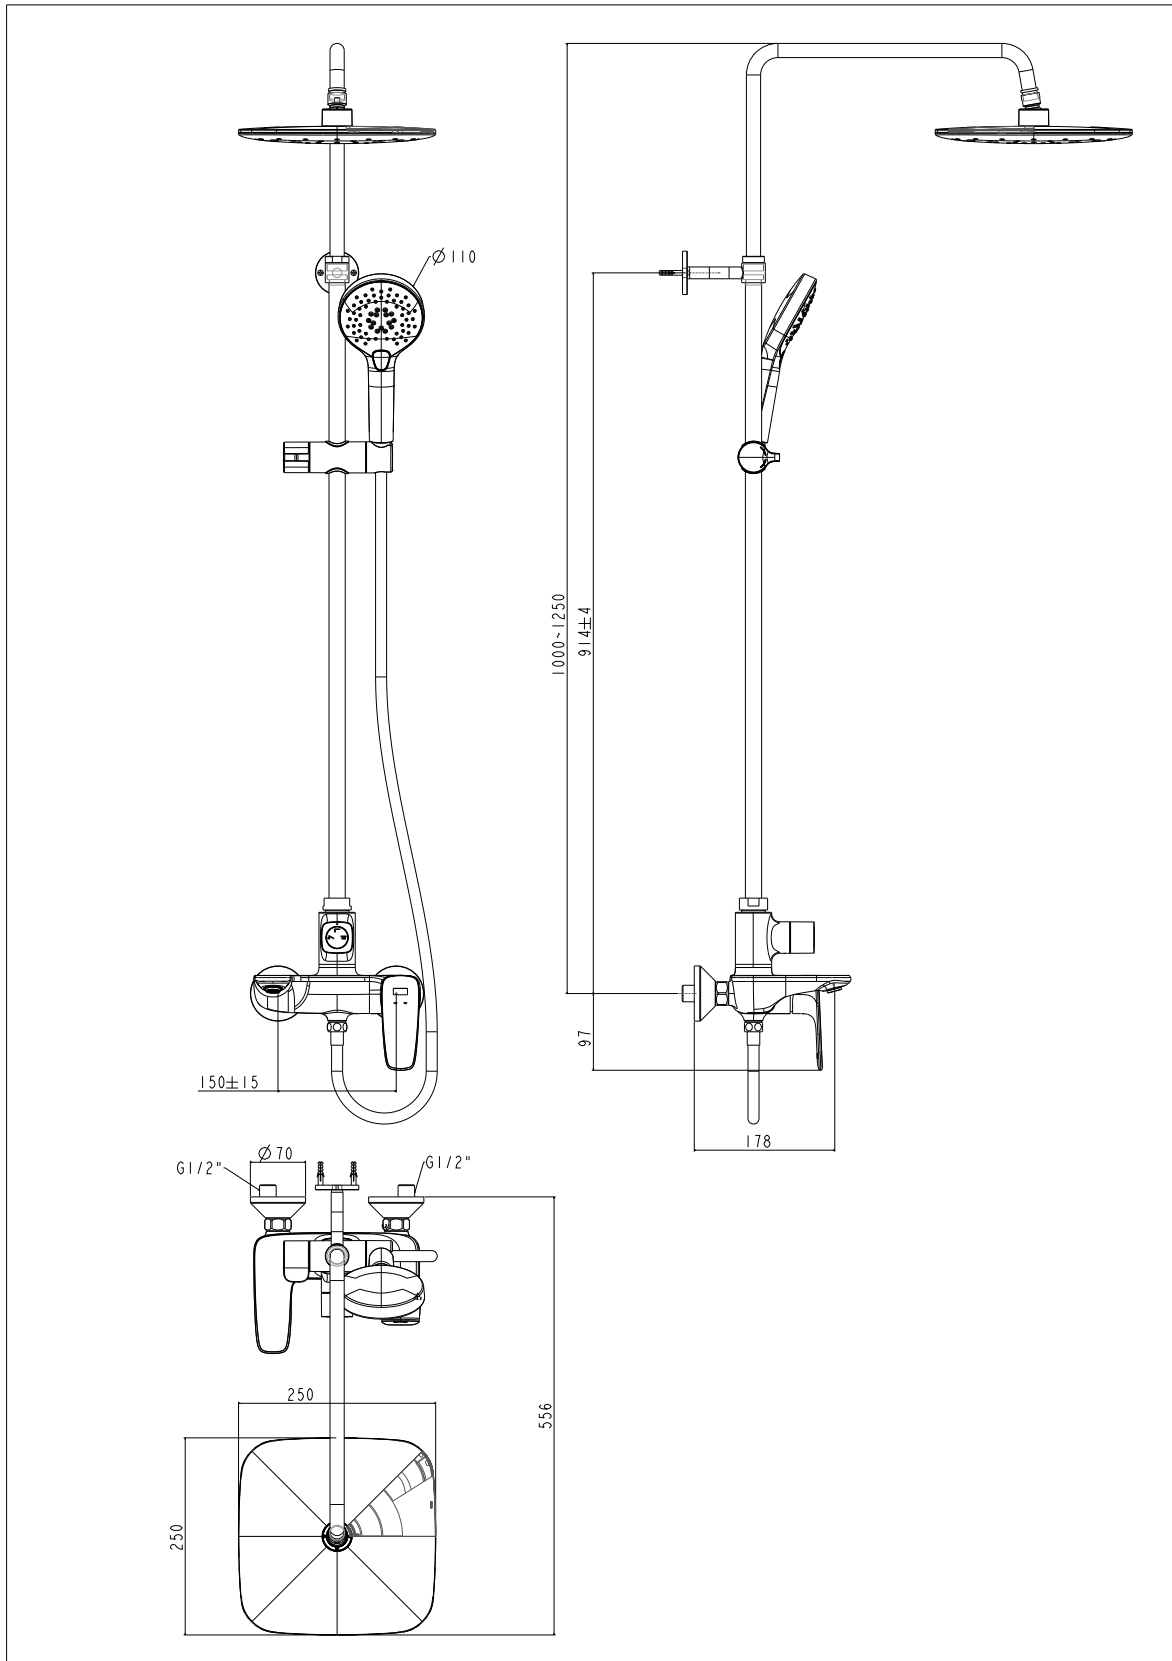

FFAS1772-701DA0BT0

Signature

Signature Exposed Bath&Shower Mixer_PWS

STYLE SEGMENT

- Modern

KEY SPECIFICATIONS

- Product Description: Signature Exposed Bath&Shower Mixer_PWS
- Bathroom Faucet Type: Exposed Bath & Shower
- Colour: Warm Sunset
- Hand Shower Included: Yes
- Flow Rate: Spout,7.5
- Head Shower,5.1
- Hand Shower,4.6

FFAS1772-701DA0BTO

Signature

Signature Exposed Bath&Shower Mixer_PWS

Product	Description	Signature Exposed Bath&Shower Mixer_PWS
	Weight (kg)	5.93
	Dimensions (mm)	1347x250x556
	Finish	PVD
	Flow Rate	Spout,7.5 Head Shower,5.1 Hand Shower,4.6
	Mounting Location	Wall Mount
Material & Color	Material	Brass
	Color	Warm Sunset
Bathroom Faucet	Type	Exposed Bath & Shower
Faucet	Type	Mixer
Connection	Size (mm)	G1/2
	Size (inches)	G1/2
Handle	Material	Zinc Die Cast
	Type	Lever
	No. of Handles	2

FFAS1772-701DA0BT0

Signature

Signature Exposed Bath&Shower Mixer_PWS

Components	Hand Shower Included	Yes
	Included	N/A
	Excluded	N/A
Installation	Number of Holes Required	2
Valve	Type	Ceramic