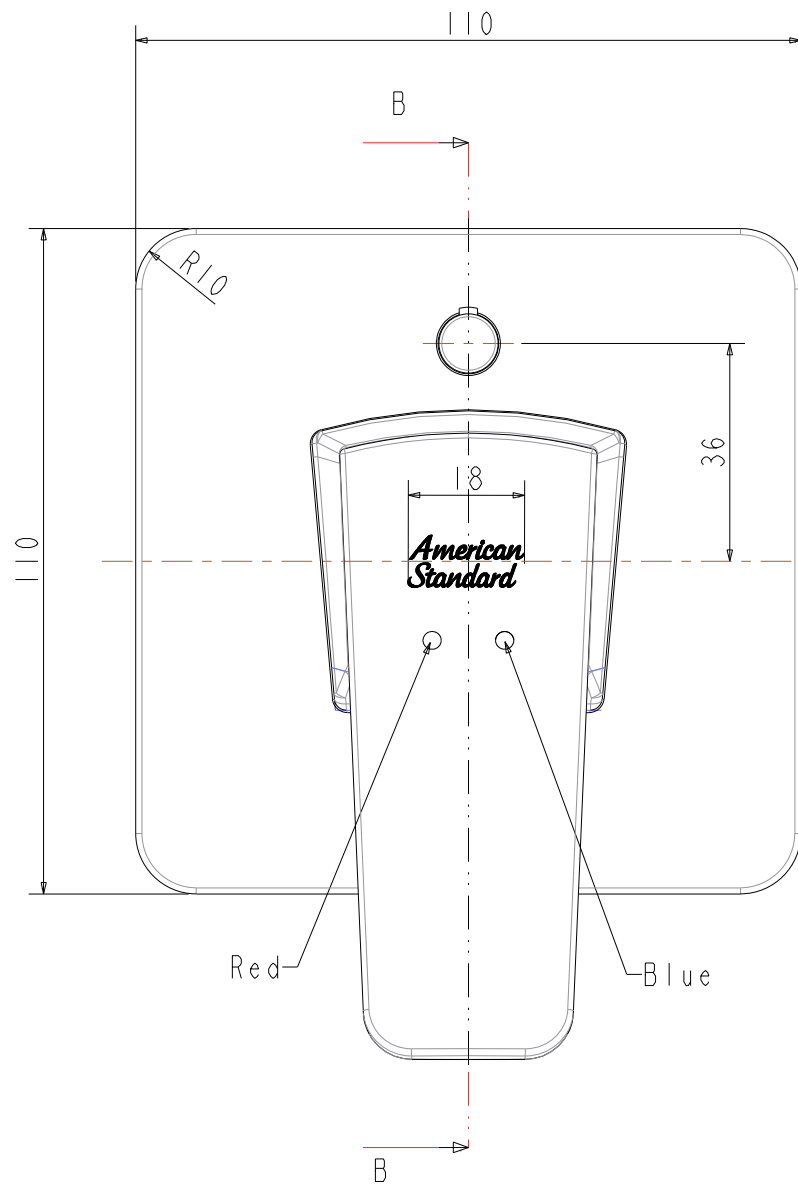

Tolerance, Unless Otherwise Stated, Is			
Above	0.5 to and including	6	±0.1
Excess	6 to and including	30	±0.2
Excess	30 to and including	120	±0.3
Excess	120 to and including	315	±0.5
Excess	315 to and including	1000	±0.8
Excess	1000 to and including	2000	±1.2

17	FFI-CN521Z00000254	1582361599\H01入墙式混水网内六方板手	1	Q235-A	
16	FFI-CN521N00000194	15818609F4\2002 保护套螺钉	2	SUS304	
15	FFI-CN521Z00000212	1582240799\入墙淋浴保护套(47#)	1	PA	
14	FFI-CN521F00000244	158K607676\阿卡西亚入墙面板装饰盖	2	ABS	镀铬
13	FFI-CN521K00000901	158K611070\海绵垫	1	E.V.A	
12	FFI-CN521N00000268	158K618253\螺钉(M4X20)	2	SUS304	
11	FFI-CN521B00000055	158D6005RZ.MC\诗黛尔入墙式淋浴本体	1	DZR	
10	FFI-CN521F00000122	1580805350\菲图入墙淋浴面板	1	ABS	镀铬
9	FFI-CN521G00000093	1581191499\U型垫圈	1	NBR	
8	FFI-CN521G00000166	1581222499\O形环(33*2)	1	NBR	
7	FFI-CN521F00002550	概念方入墙控制阀网芯装饰盖	1	ABS	镀铬
6	FFI-CN521J00008999	概念方入墙控制阀网芯铜套	1	HPb59-1	
5	FFI-CN521N00002699	概念方入墙控制阀网芯压紧螺母	1	HPb59-1	
4	FFI-CN521C00001399	C35G-1高脚网芯	1	Assembly	
3	FFI-CN521N00000899	内六角凹面端紧定螺丝M5X6	1	SUS304	
2	FFI-CN521Z00000072	1580960444\红蓝标点, 完成品	1	ABS	
1	FFI-CN521L00000116	1581673750\方形概念挂墙式龙头把手	1	ZZnAl4-1	抛光、镀铬
序号	料号	名称	数量	材料	备注

DESIGNED			TITLE		
CHECKED			REF		
APPROVED			CF-0422.709.50\概念方入墙式淋浴龙头控制阀		
SCALE	MATERIAL	WEIGHT	DWG NO.		
0.800	Assembly		FFAS0422-709500BF0		

REV	DESCRIPTION	DATE	NAME

American Standard