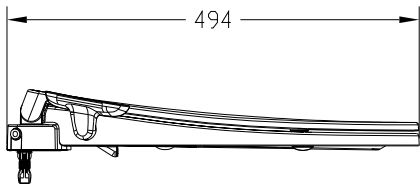

1007372080

Smart Washer Manual Bidet