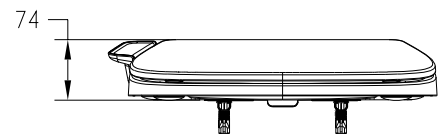

1007372080

Smart Washer Manual Bidet