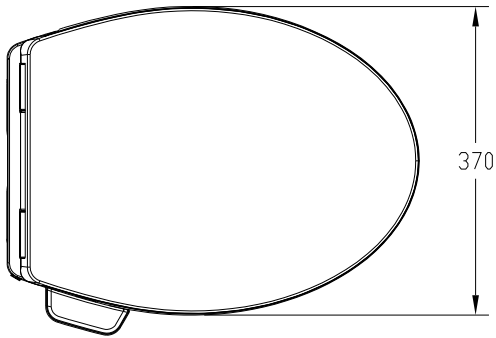

1007372080

Smart Washer Manual Bidet