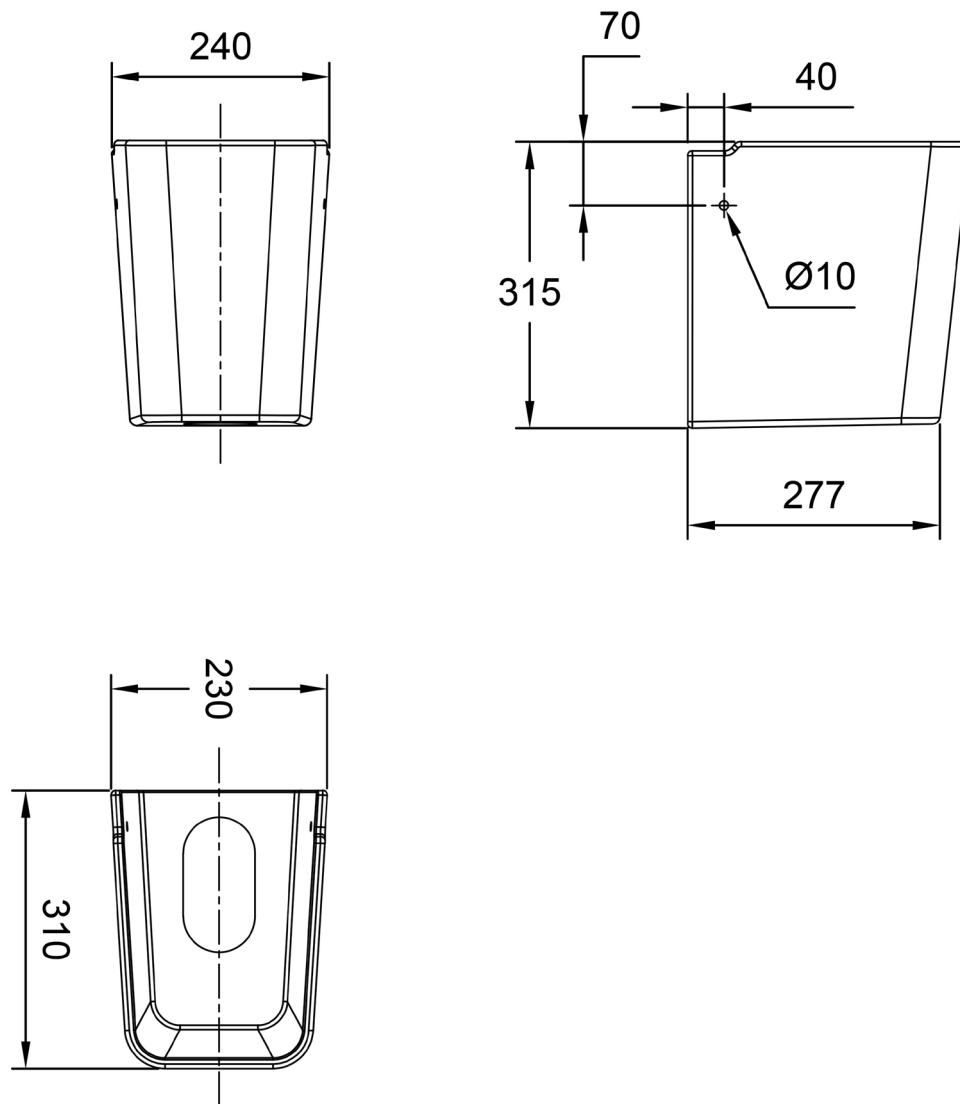

CLO707S-6DACT

Acacia Evolution

Acacia E Semi pedestal WT