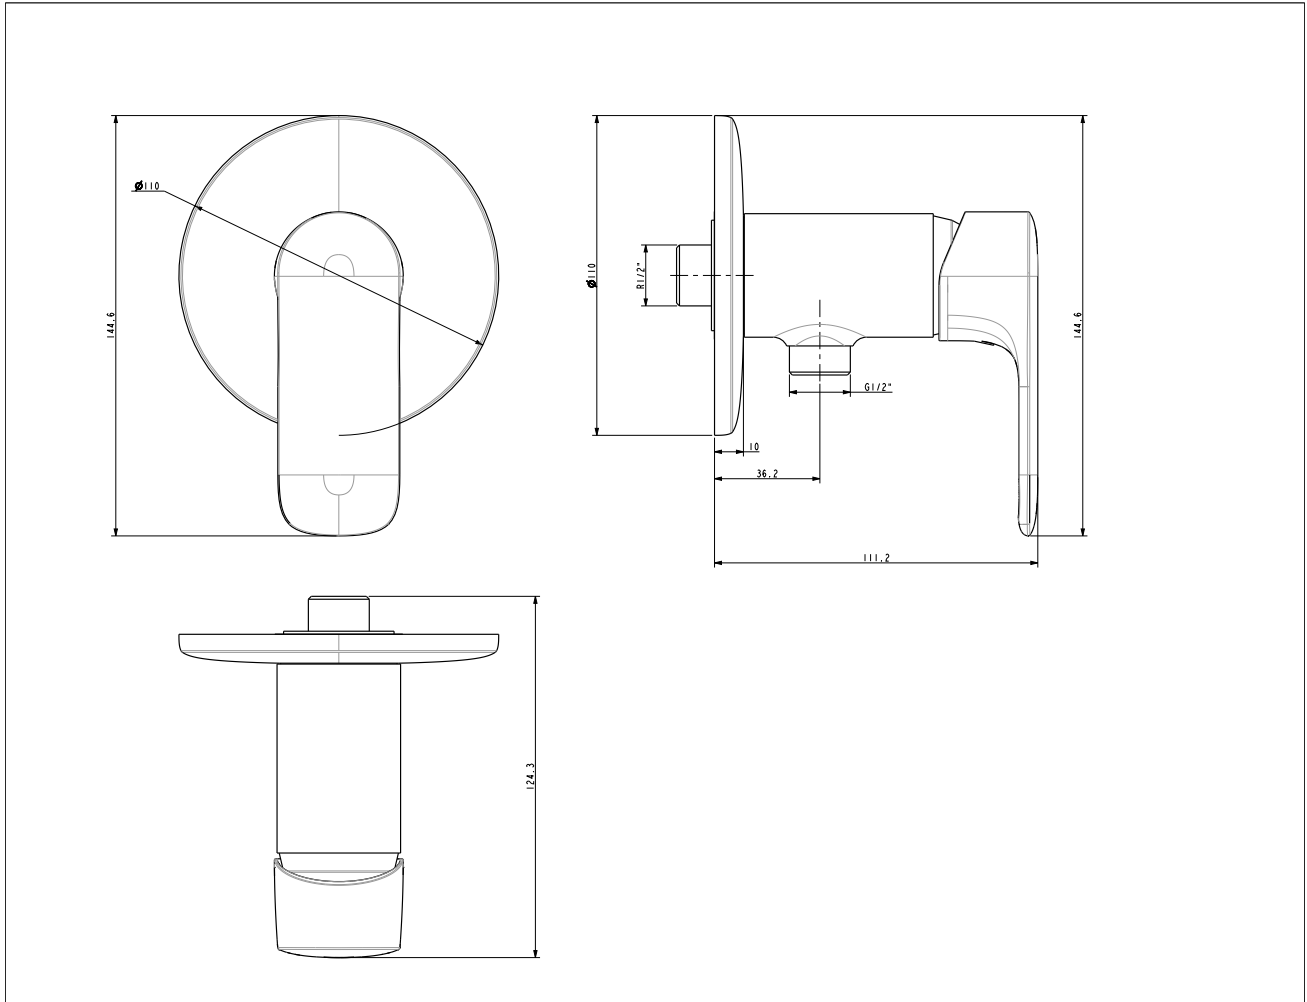

FFAS1M26-709500BF0

Loven

Loven exposed shower mono