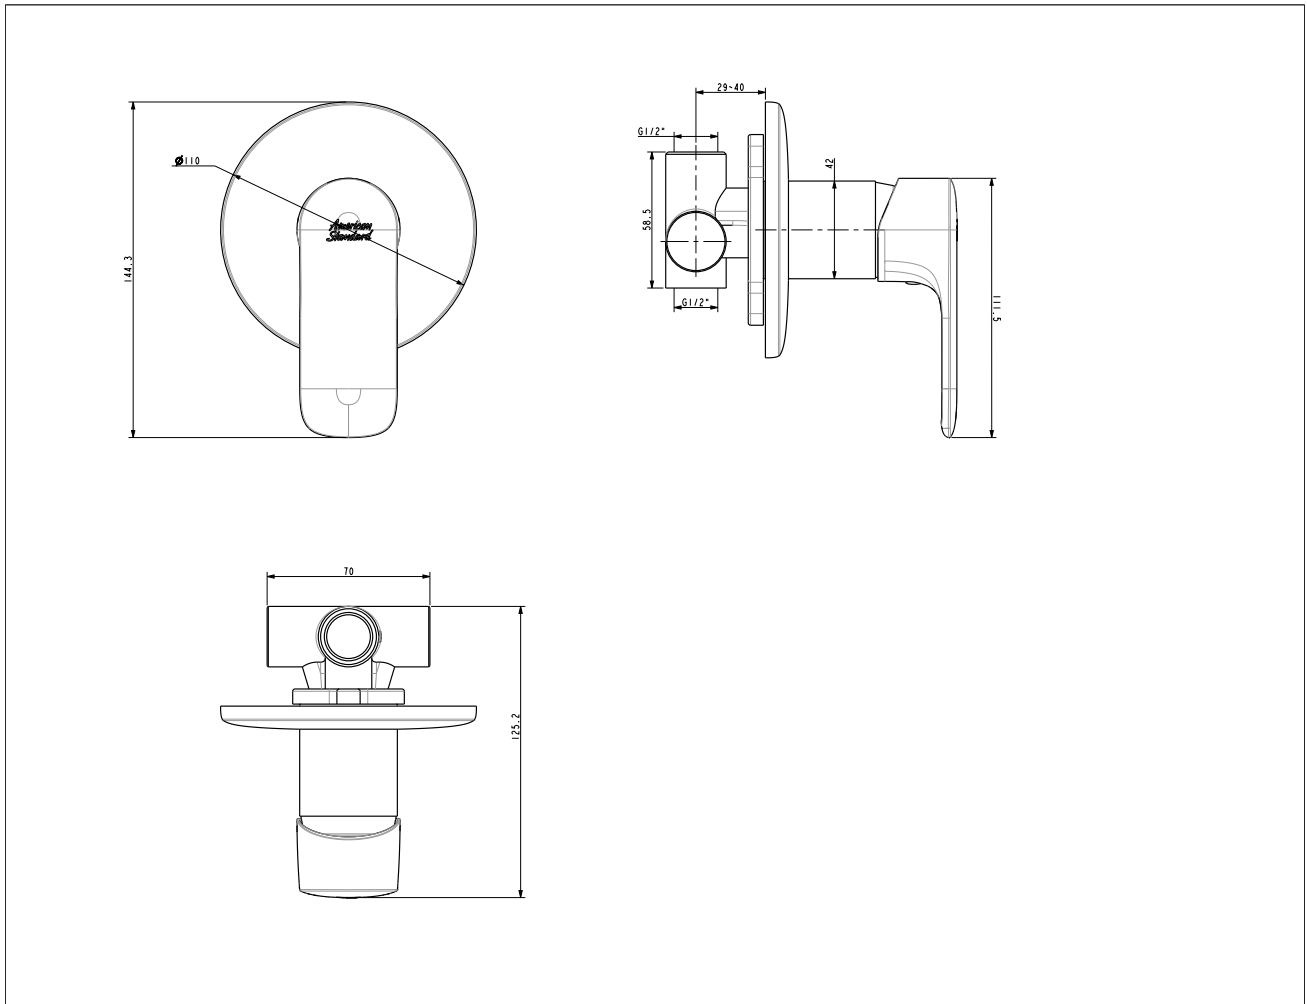

FFAS1M36-709500BF0

Loven

Loven Concealed shower mono

STYLE SEGMENT

- Modern

KEY SPECIFICATIONS

- Product Description: Concealed Shower Mono
- Bathroom Faucet Type: Concealed Bath & Shower
- Colour: Chrome
- Hand Shower Included: No
- Flow Rate: 13.92L/min

FFAS1M36-709500BF0

Loven

Loven Concealed shower mono

Product	Description	Concealed Shower Mono
	Weight (kg)	1.1
	Dimensions (mm)	110X110X125 mm
	Finish	Chrome
	Flow Rate	13.92L/min
	Mounting Location	Floor Mount
Material & Color	Material	Zinc Die Cast
	Color	Chrome
Bathroom Faucet	Type	Concealed Bath & Shower
Faucet	Type	Mono
Connection	Size (mm)	26
	Size (inches)	G1/2"
Handle	Material	Zinc Die Cast
	Type	Lever
	No. of Handles	1