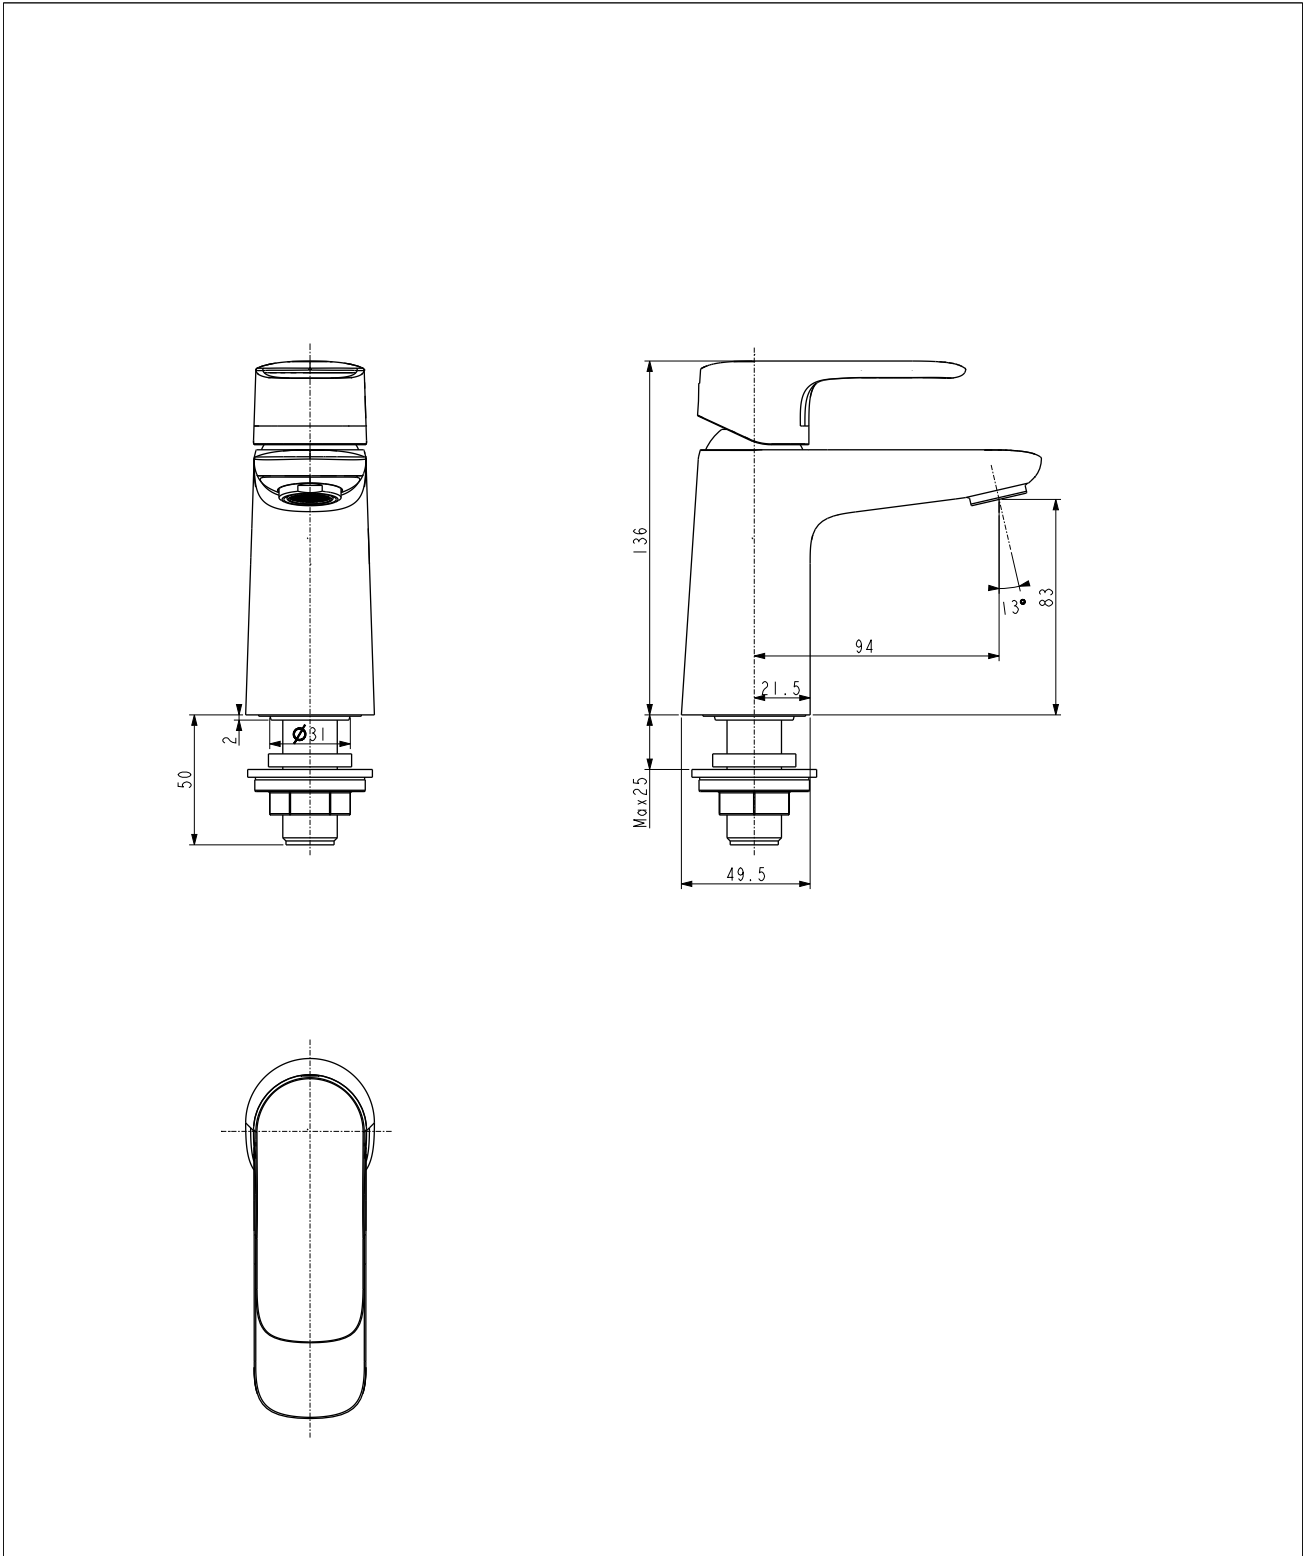

FFAS1M06-101500BF0

Loven

Loven basin mono without Pop-up Drain