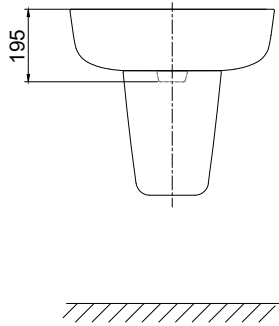

CCAS7062-1000410F0

Loven

Loven Semi Pedestal Cover