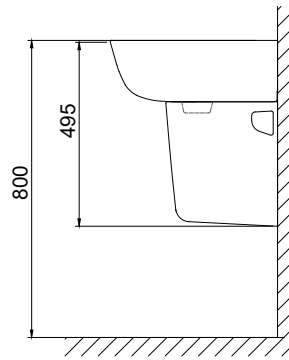

CCAS7062-1000410F0

Loven

Loven Semi Pedestal Cover