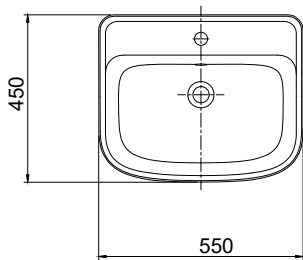

CCAS7062-1000410F0

Loven

Loven Semi Pedestal Cover

STYLE SEGMENT

- Modern

KEY SPECIFICATIONS

- Installation Type: WH w/ Semi Pedestal
- Product Dimensions: 300 x 264 x 335
- Material: Vitreous China
- Color: White Heat II
- Overflow Hole: Without
- Faucet Ledge: No
- Included Components: N/A

OTHERS

- NIL

STANDARDS AND CERTIFICATIONS

- GB/T 4897-2015
- TCVN 6073:2005

CCAS7062-1000410F0

Loven

Loven Semi Pedestal Cover

CCAS7062-1000410F0

Loven

Loven Semi Pedestal Cover

Item	Description	LOVEN Semi pedestal, APAC
Installations	Type	WH w/ Semi Pedestal
Dimensions	Product (mm)	300 x 264 x 335
Material & Color	Material	Vitreous China
	Color	White Heat II
Features	Overflow Hole	Without
	Faucet Ledge	No
Components	Included	N/A
Shipping	Net Weight (kg)	9.5
	Gross Weight (kg)	9.5
	Product Weight (kg)	8
	Dimensions (mm)	370 x 290 x 335